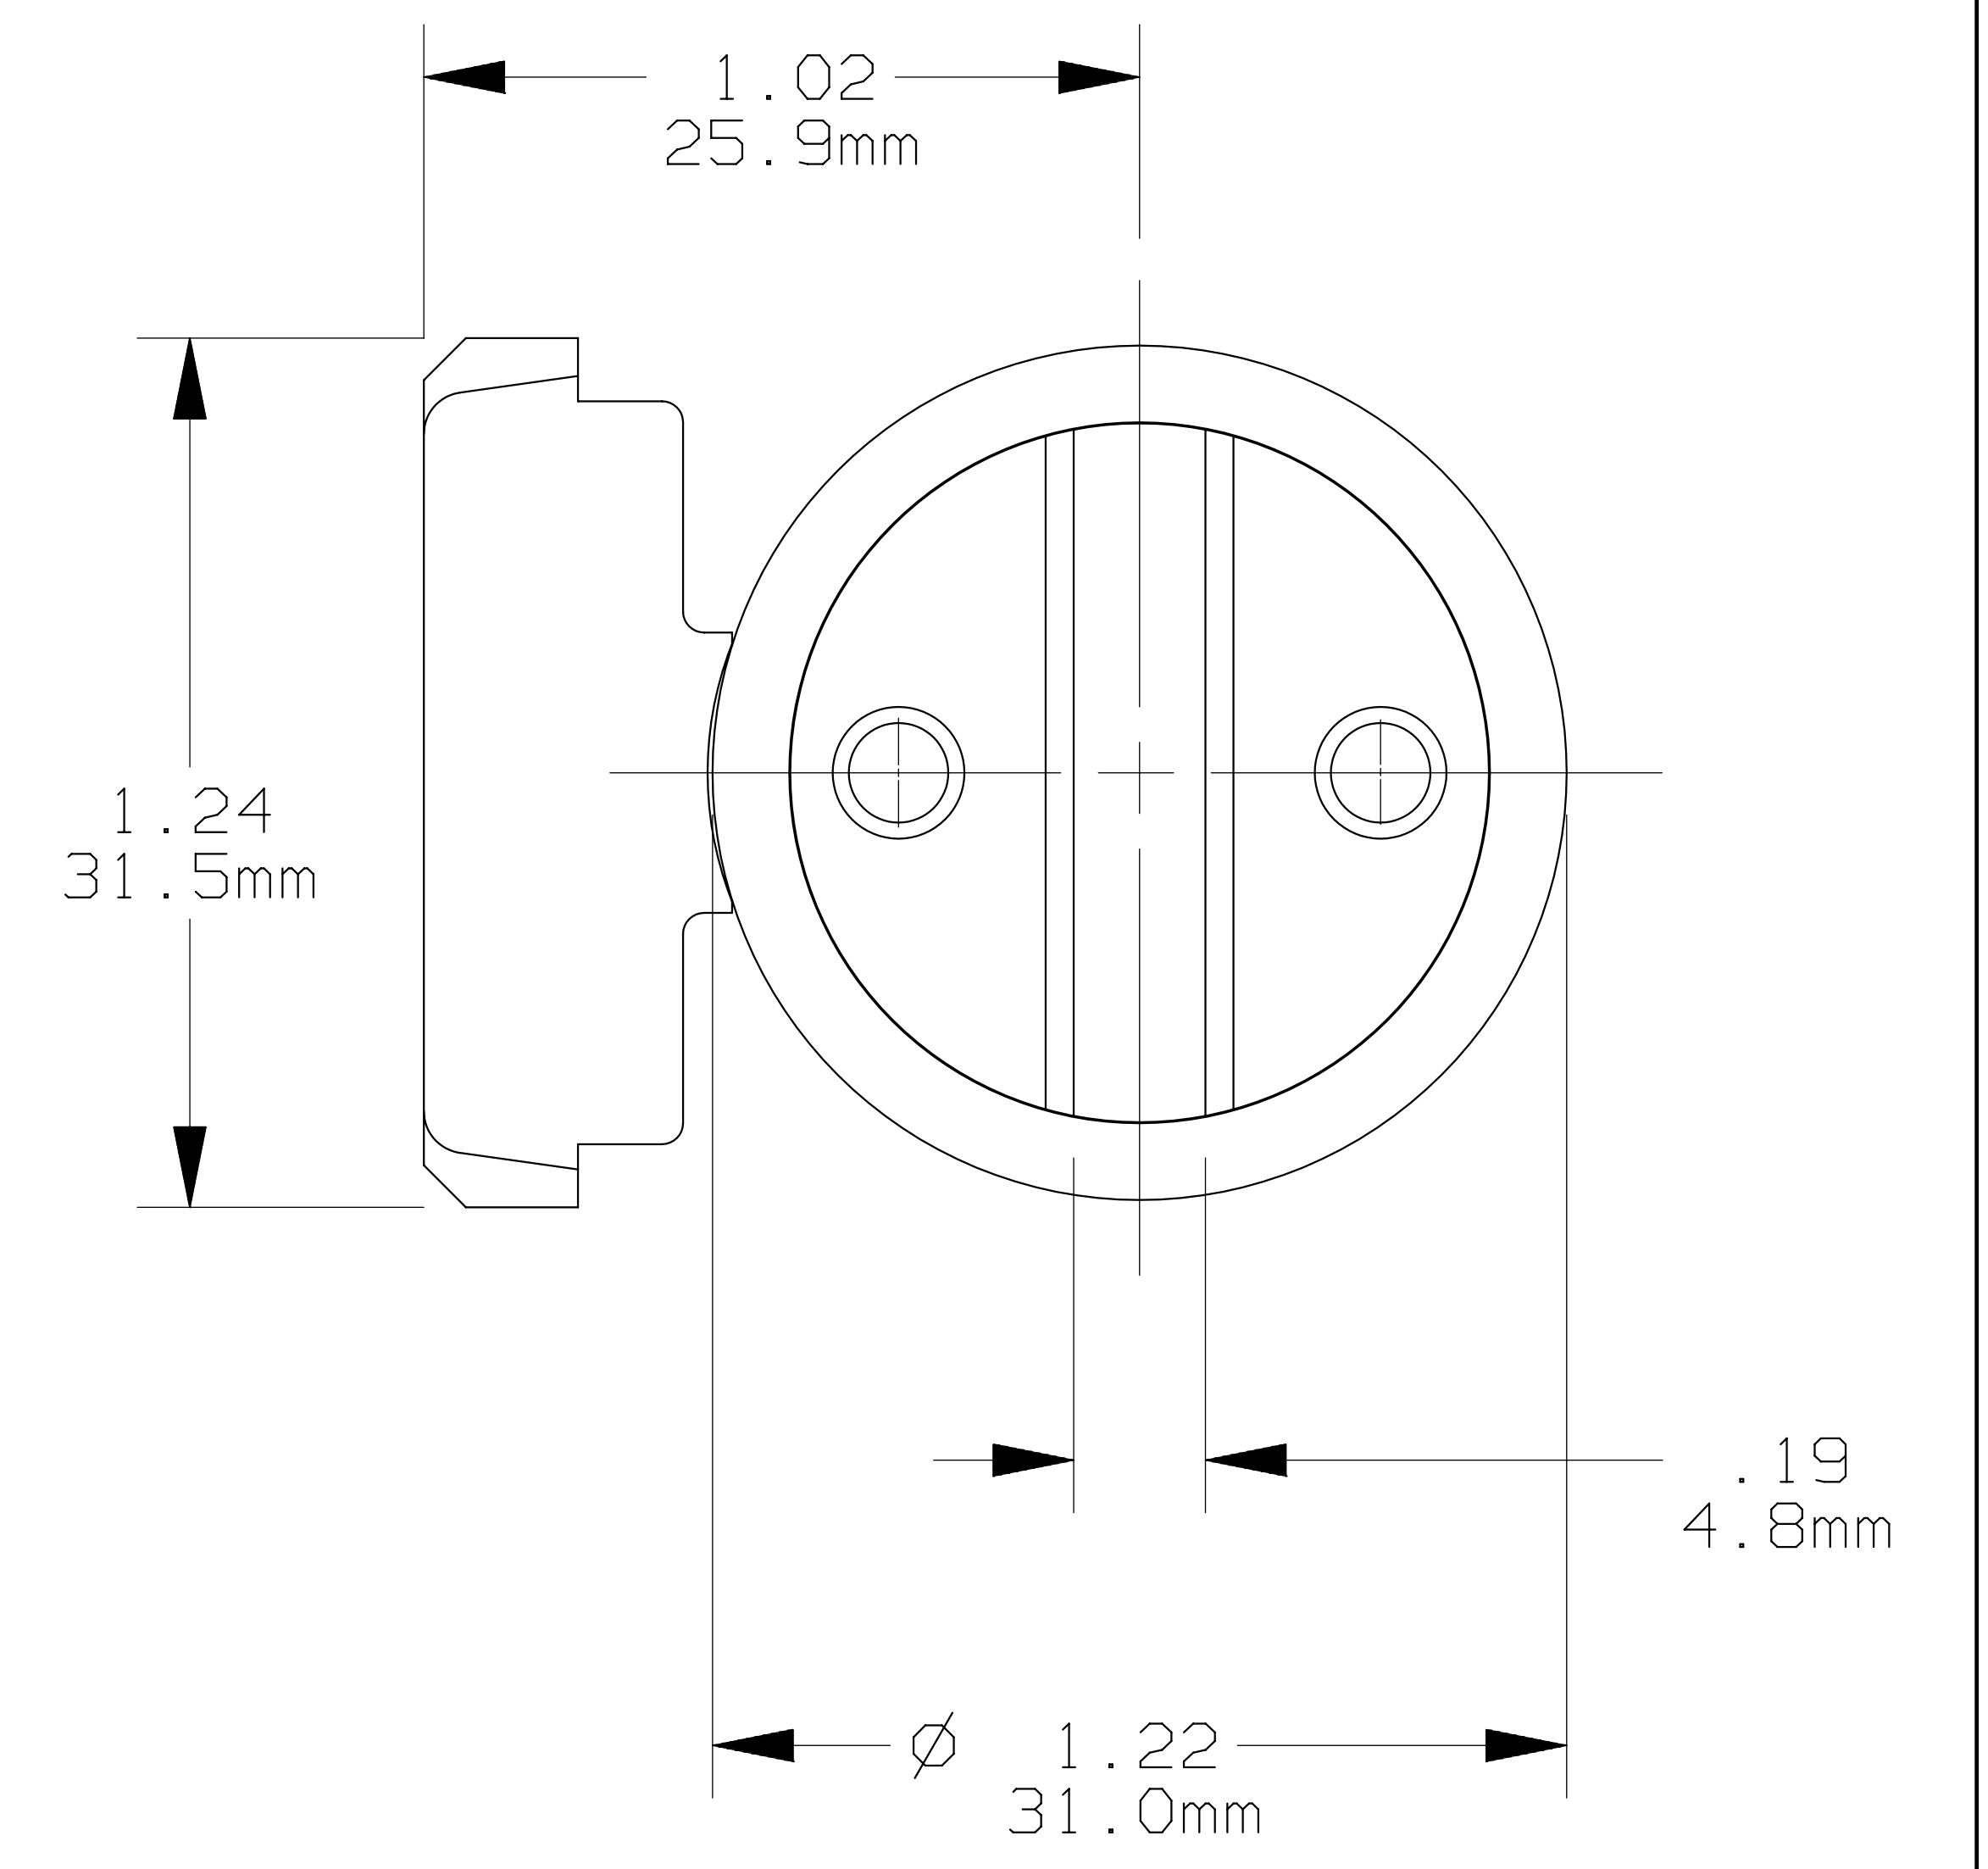

REV	DATE	ECO	DESCRIPTION	BY	CK	APP
C	4-24-14	NA	ADDED A60X175-4TA	LDB	NA	NA

MERSEN USA NEWBURYPORT-MA, LLC  
 374 MERRIMAC STREET  
 NEWBURYPORT, MA 01950

A60X(125, 150, 175, 200)-4TA

OUTLINE DIMENSIONS  
 NOT TO BE USED FOR PRODUCTION

PRODUCT MANAGER  
 SIGN:  
 DATE:

DESIGN ENGINEER  
 SIGN:  
 DATE:

FORM 101  
 125-200A 600V

18782