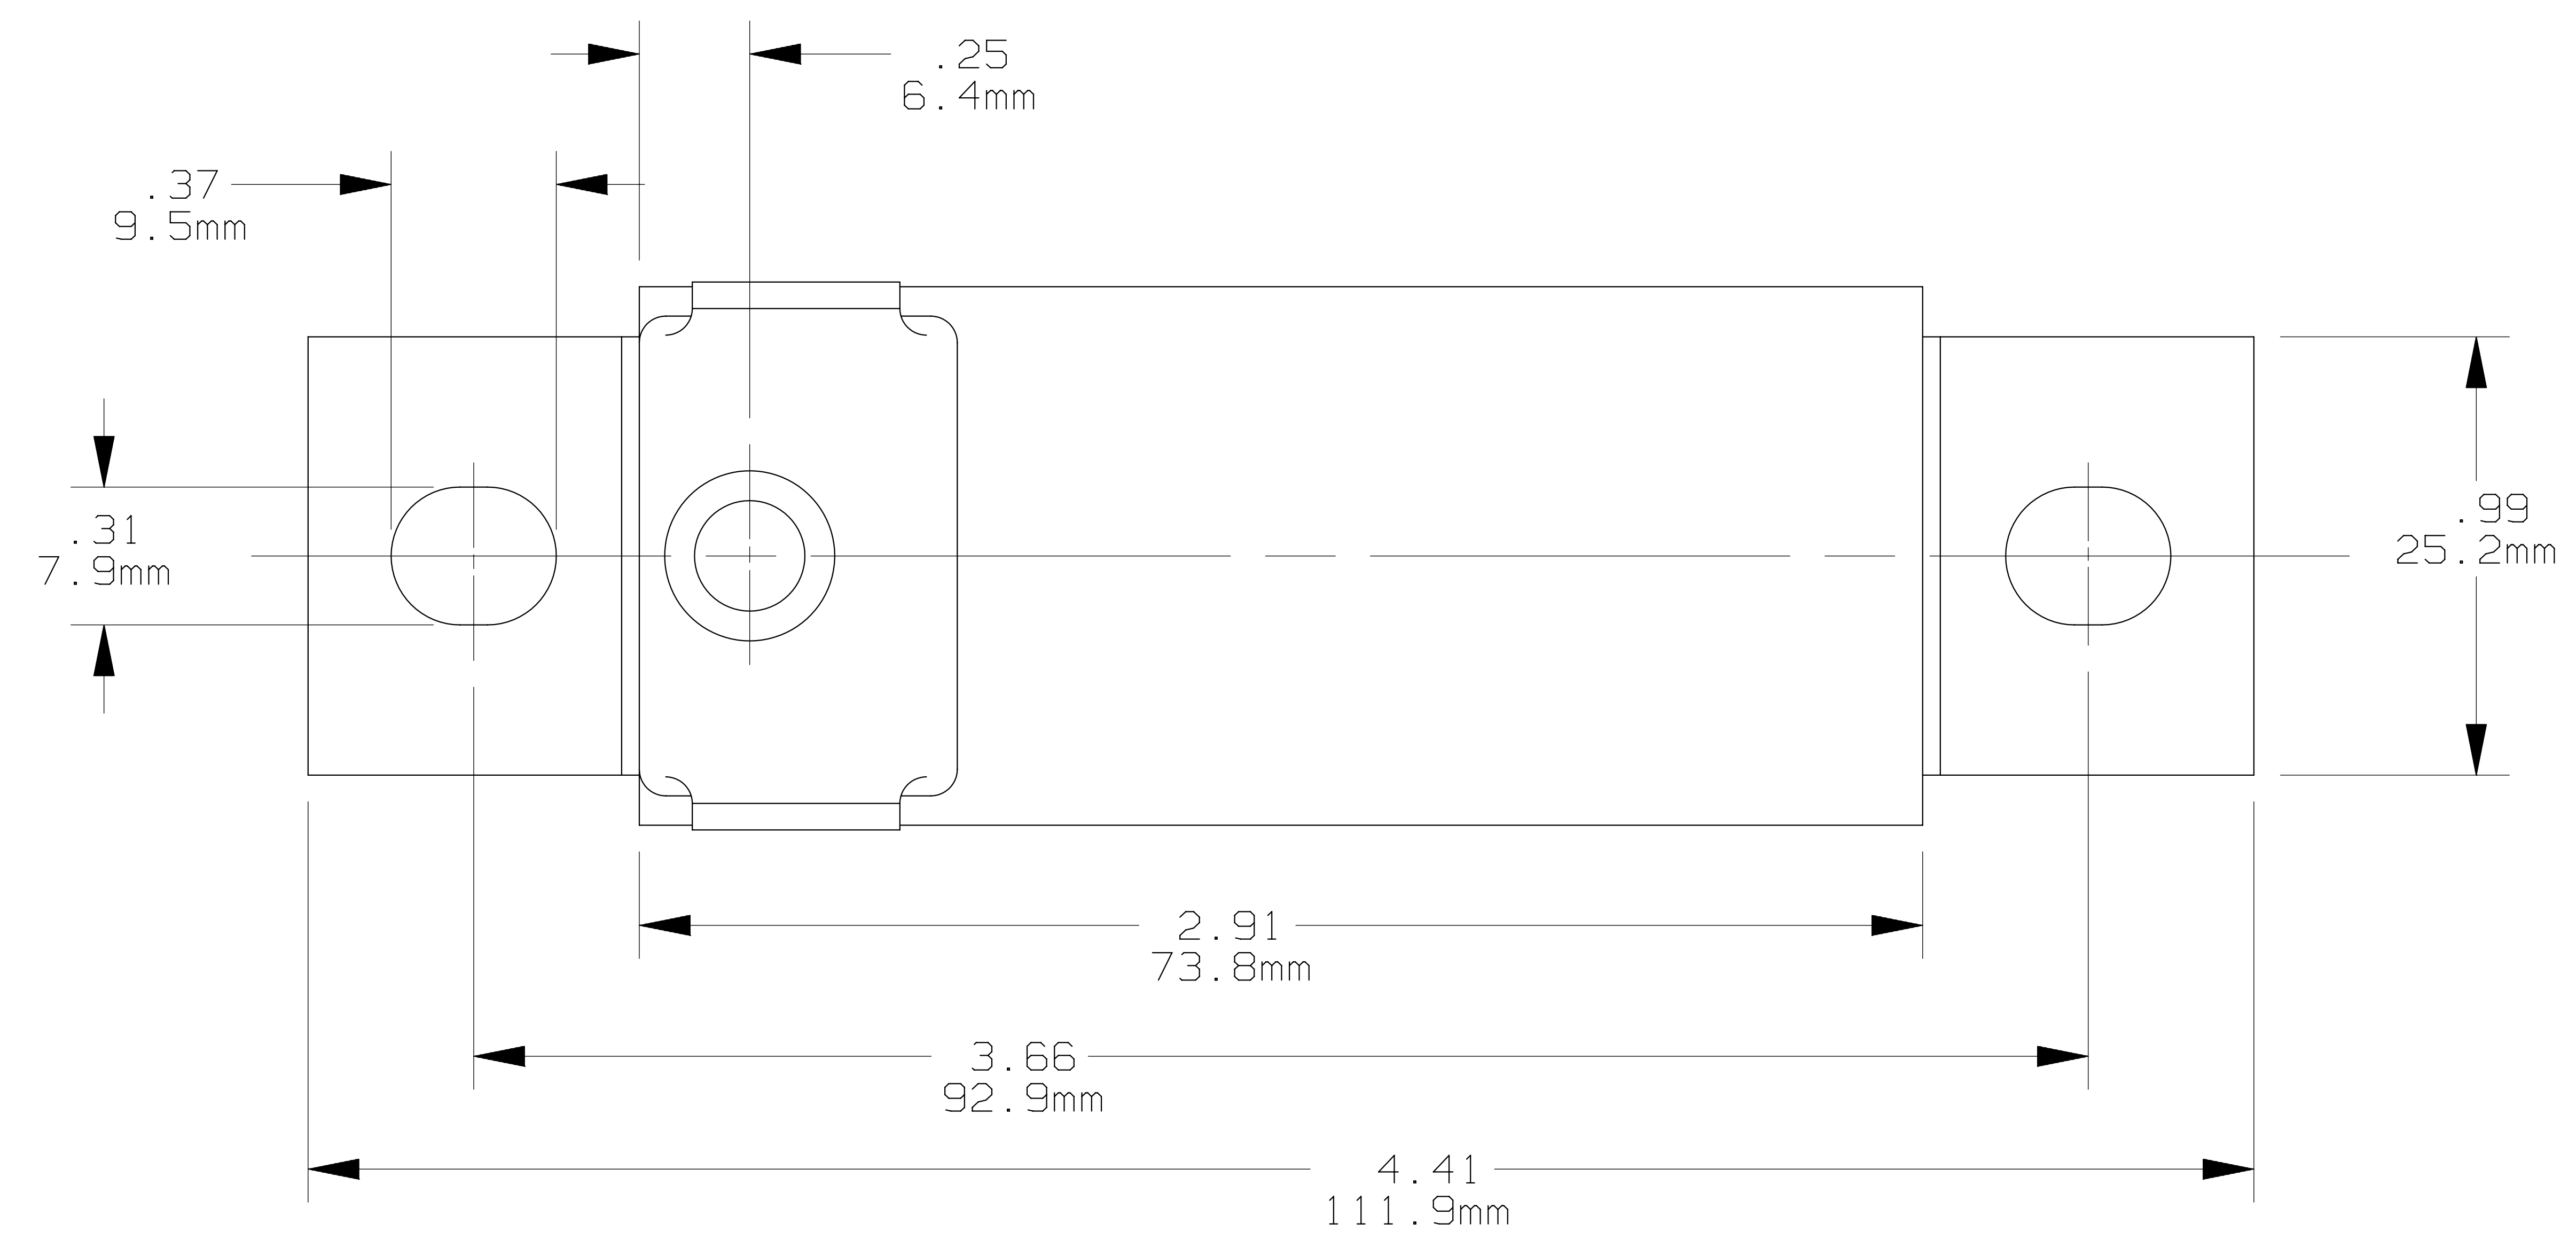

REV	DATE	ECO	DESCRIPTION	BY	CK	APP
C	4-24-14	NA	ADDED A60X175-4TA	LDB	NA	NA

MERSEN USA NEWBURYPORT-MA, LLC  
 374 MERRIMAC STREET  
 NEWBURYPORT, MA 01950

A60X(125, 150, 175, 200)-4TA

OUTLINE DIMENSIONS  
 NOT TO BE USED FOR PRODUCTION

PRODUCT MANAGER  
 SIGN:  
 DATE:

DESIGN ENGINEER  
 SIGN:  
 DATE:

FORM 101  
 125-200A 600V

18782