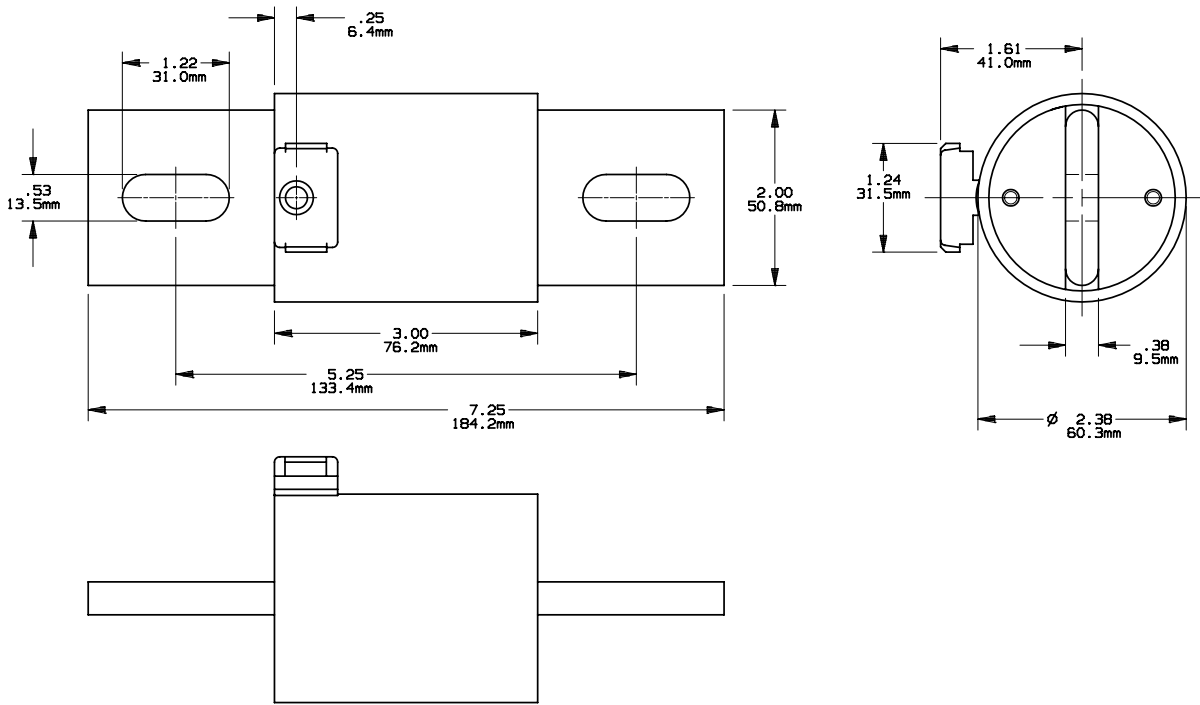

REV	DATE	ECO	DESCRIPTION	BY	CK	APP
B	3-9-07	NA	REDRAWN-WAS ON 18780 REV A HAND DRAWING. ADDED 700A	LDB	NA	NA

MERSEN USA NEWBURYPORT-MA, LLC
374 MERRIMAC STREET
NEWBURYPORT, MA 01950

ABOX(700-800)-4TA

OUTLINE DIMENSIONS
NOT TO BE USED FOR PRODUCTION

FORM 101

700-800A 600V

18780

PRODUCT MANAGER
SIGN:
DATE:

DESIGN ENGINEER
SIGN:
DATE: