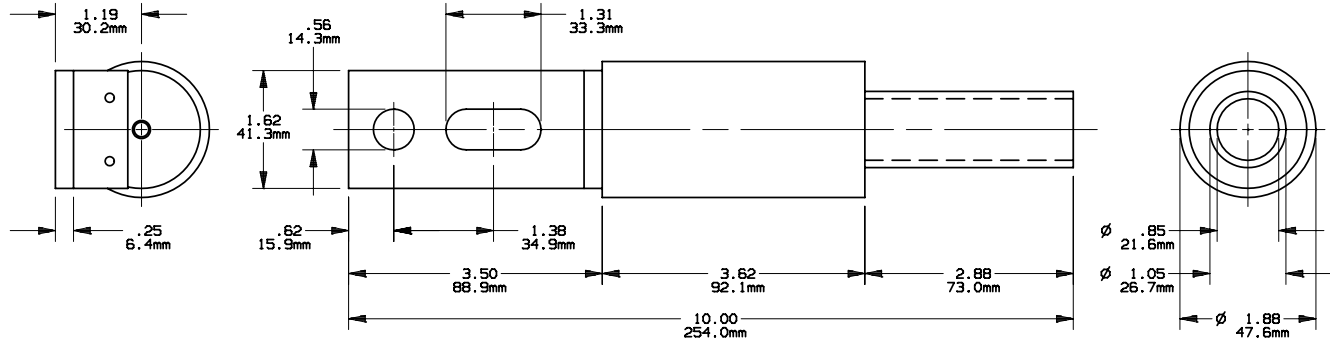

REV	DATE	ECD	DESCRIPTION	BY	CK	APP
A	11/21/07	NA	UPDATED FORMAT: REDRAWN, WAS ON 18231 REV -	GDR	NA	NA

MERSEN USA NEWBURYPORT-MA, LLC
374 MERRIMAC STREET
NEWBURYPORT, MA 01950

CP500C3-EDC

CABLE PROTECTOR

OUTLINE DIMENSIONS
NOT TO BE USED FOR PRODUCTION

FOR 500 MCM COPPER CABLE
OFFSET BUS TO CABLE

18231

PRODUCT MANAGER

DESIGN ENGINEER

SIGN:
DATE:

SIGN:
DATE: