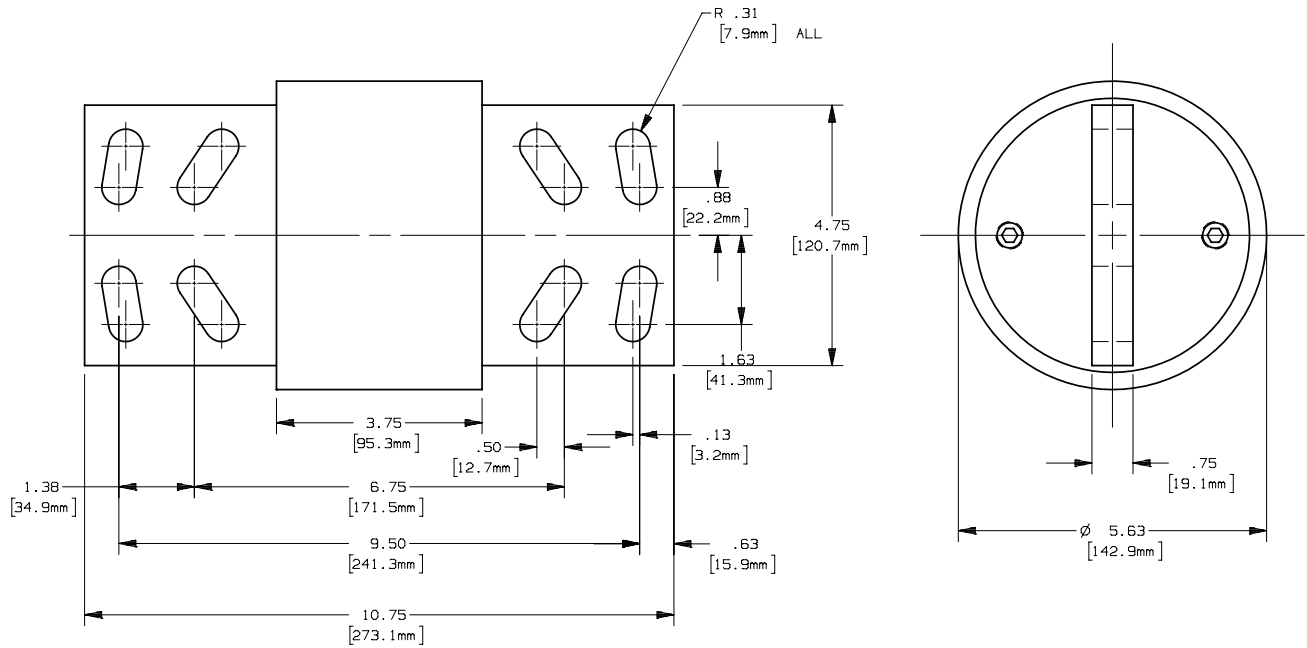

REV	DATE	ECO	DESCRIPTION	BY	CK	APP
A	4/2/04	NA	REDRAWN-WAS ON 17571 REV - DIM WAS 5.75	ELO	NA	NA

MERSEN USA NEWBURYPORT-MA, LLC  
 374 MERRIMAC STREET  
 NEWBURYPORT, MA 01950

A4BY/X(3001-4000)

OUTLINE DIMENSIONS  
 NOT TO BE USED FOR PRODUCTION

FORM 480

3001-4000A 600VAC 250VDC

17571

PRODUCT MANAGER

DESIGN ENGINEER

SIGN:  
 DATE:

SIGN:  
 DATE: