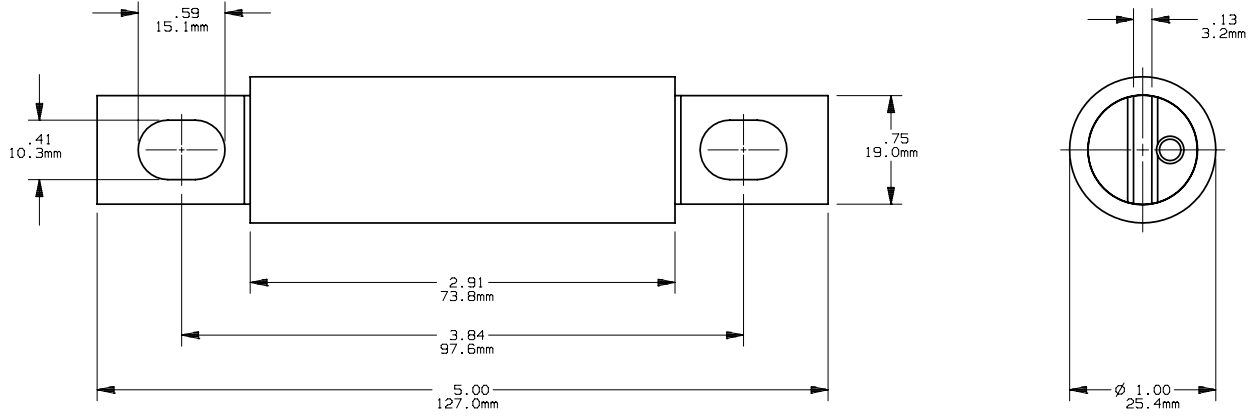

REV	DATE	ECO	DESCRIPTION	BY	CK	APP
D	2-6-06	NA	REDRAWN-WAS ON 16280 REV C	LDB	NA	NA

MERSEN USA NEWBURYPORT-MA, LLC
374 MERRIMAC STREET
NEWBURYPORT, MA 01950

A60X(70-100)-4K

OUTLINE DIMENSIONS
NOT TO BE USED FOR PRODUCTION

FORM 101

16280

PRODUCT MANAGER

DESIGN ENGINEER

70-100A 600V

SIGN:
DATE:

SIGN:
DATE: