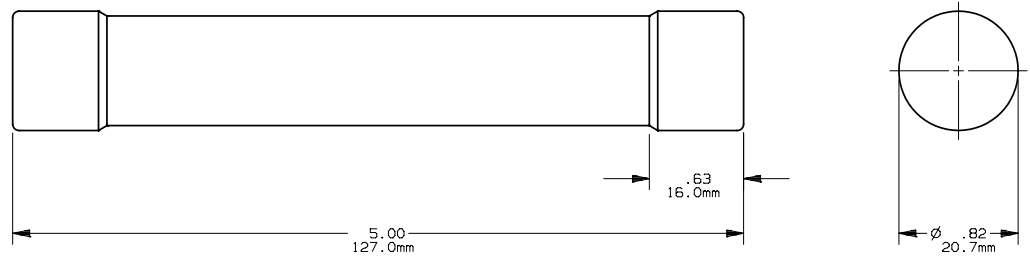

REV	DATE	ECO	DESCRIPTION	BY	CK	APP
D	1-10-06	NA	REDRAWN-WAS ON 13779 REV C	LDB	NA	NA

MERSEN USA NEWBURYPORT-MA, LLC
374 MERRIMAC STREET
NEWBURYPORT, MA 01950

A60X(1-30)-1

OUTLINE DIMENSIONS
NOT TO BE USED FOR PRODUCTION

FORM 101

13779

1-30A 600V

PRODUCT MANAGER

DESIGN ENGINEER

SIGN:

SIGN:

DATE:

DATE: