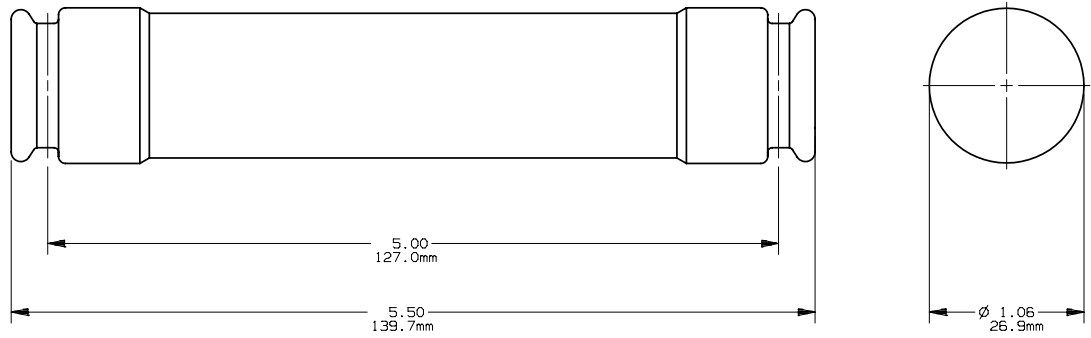

REV	DATE	ECO	DESCRIPTION	BY	CK	APP
C	1-17-06	NA	REDRAWN-WAS ON 13651 REV B	LDB	NA	NA

MERSEN USA NEWBURYPORT-MA, LLC
374 MERRIMAC STREET
NEWBURYPORT, MA 01950

A6Y(35-60)-1R

OUTLINE DIMENSIONS
NOT TO BE USED FOR PRODUCTION

FORM 600

35-60A   600V

13651

PRODUCT MANAGER

DESIGN ENGINEER

SIGN:

SIGN:

DATE:

DATE: