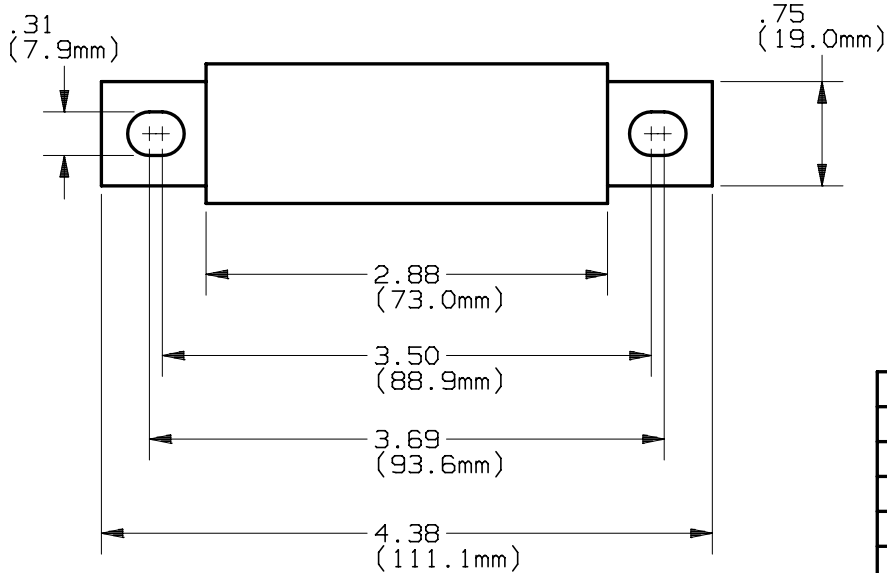

106082

RATING	CATALOG NO.
35A	A70QS35-4
40A	A70QS40-4
50A	A70QS50-4
60A	A70QS60-4
70A	A70QS70-4
80A	A70QS80-4
90A	A70QS90-4
100A	A70QS100-4

GOULD

374 MERRIMAC STREET
NEWBURYPORT, MA 01950

PRODUCT MANAGER

DESIGN ENGINEER

SIGN:
DATE:

SIGN:
DATE:

FORM 101 TYPE 4

35-100A 700V

OUTLINE DIMENSIONS
NOT TO BE USED FOR PRODUCTION

106082