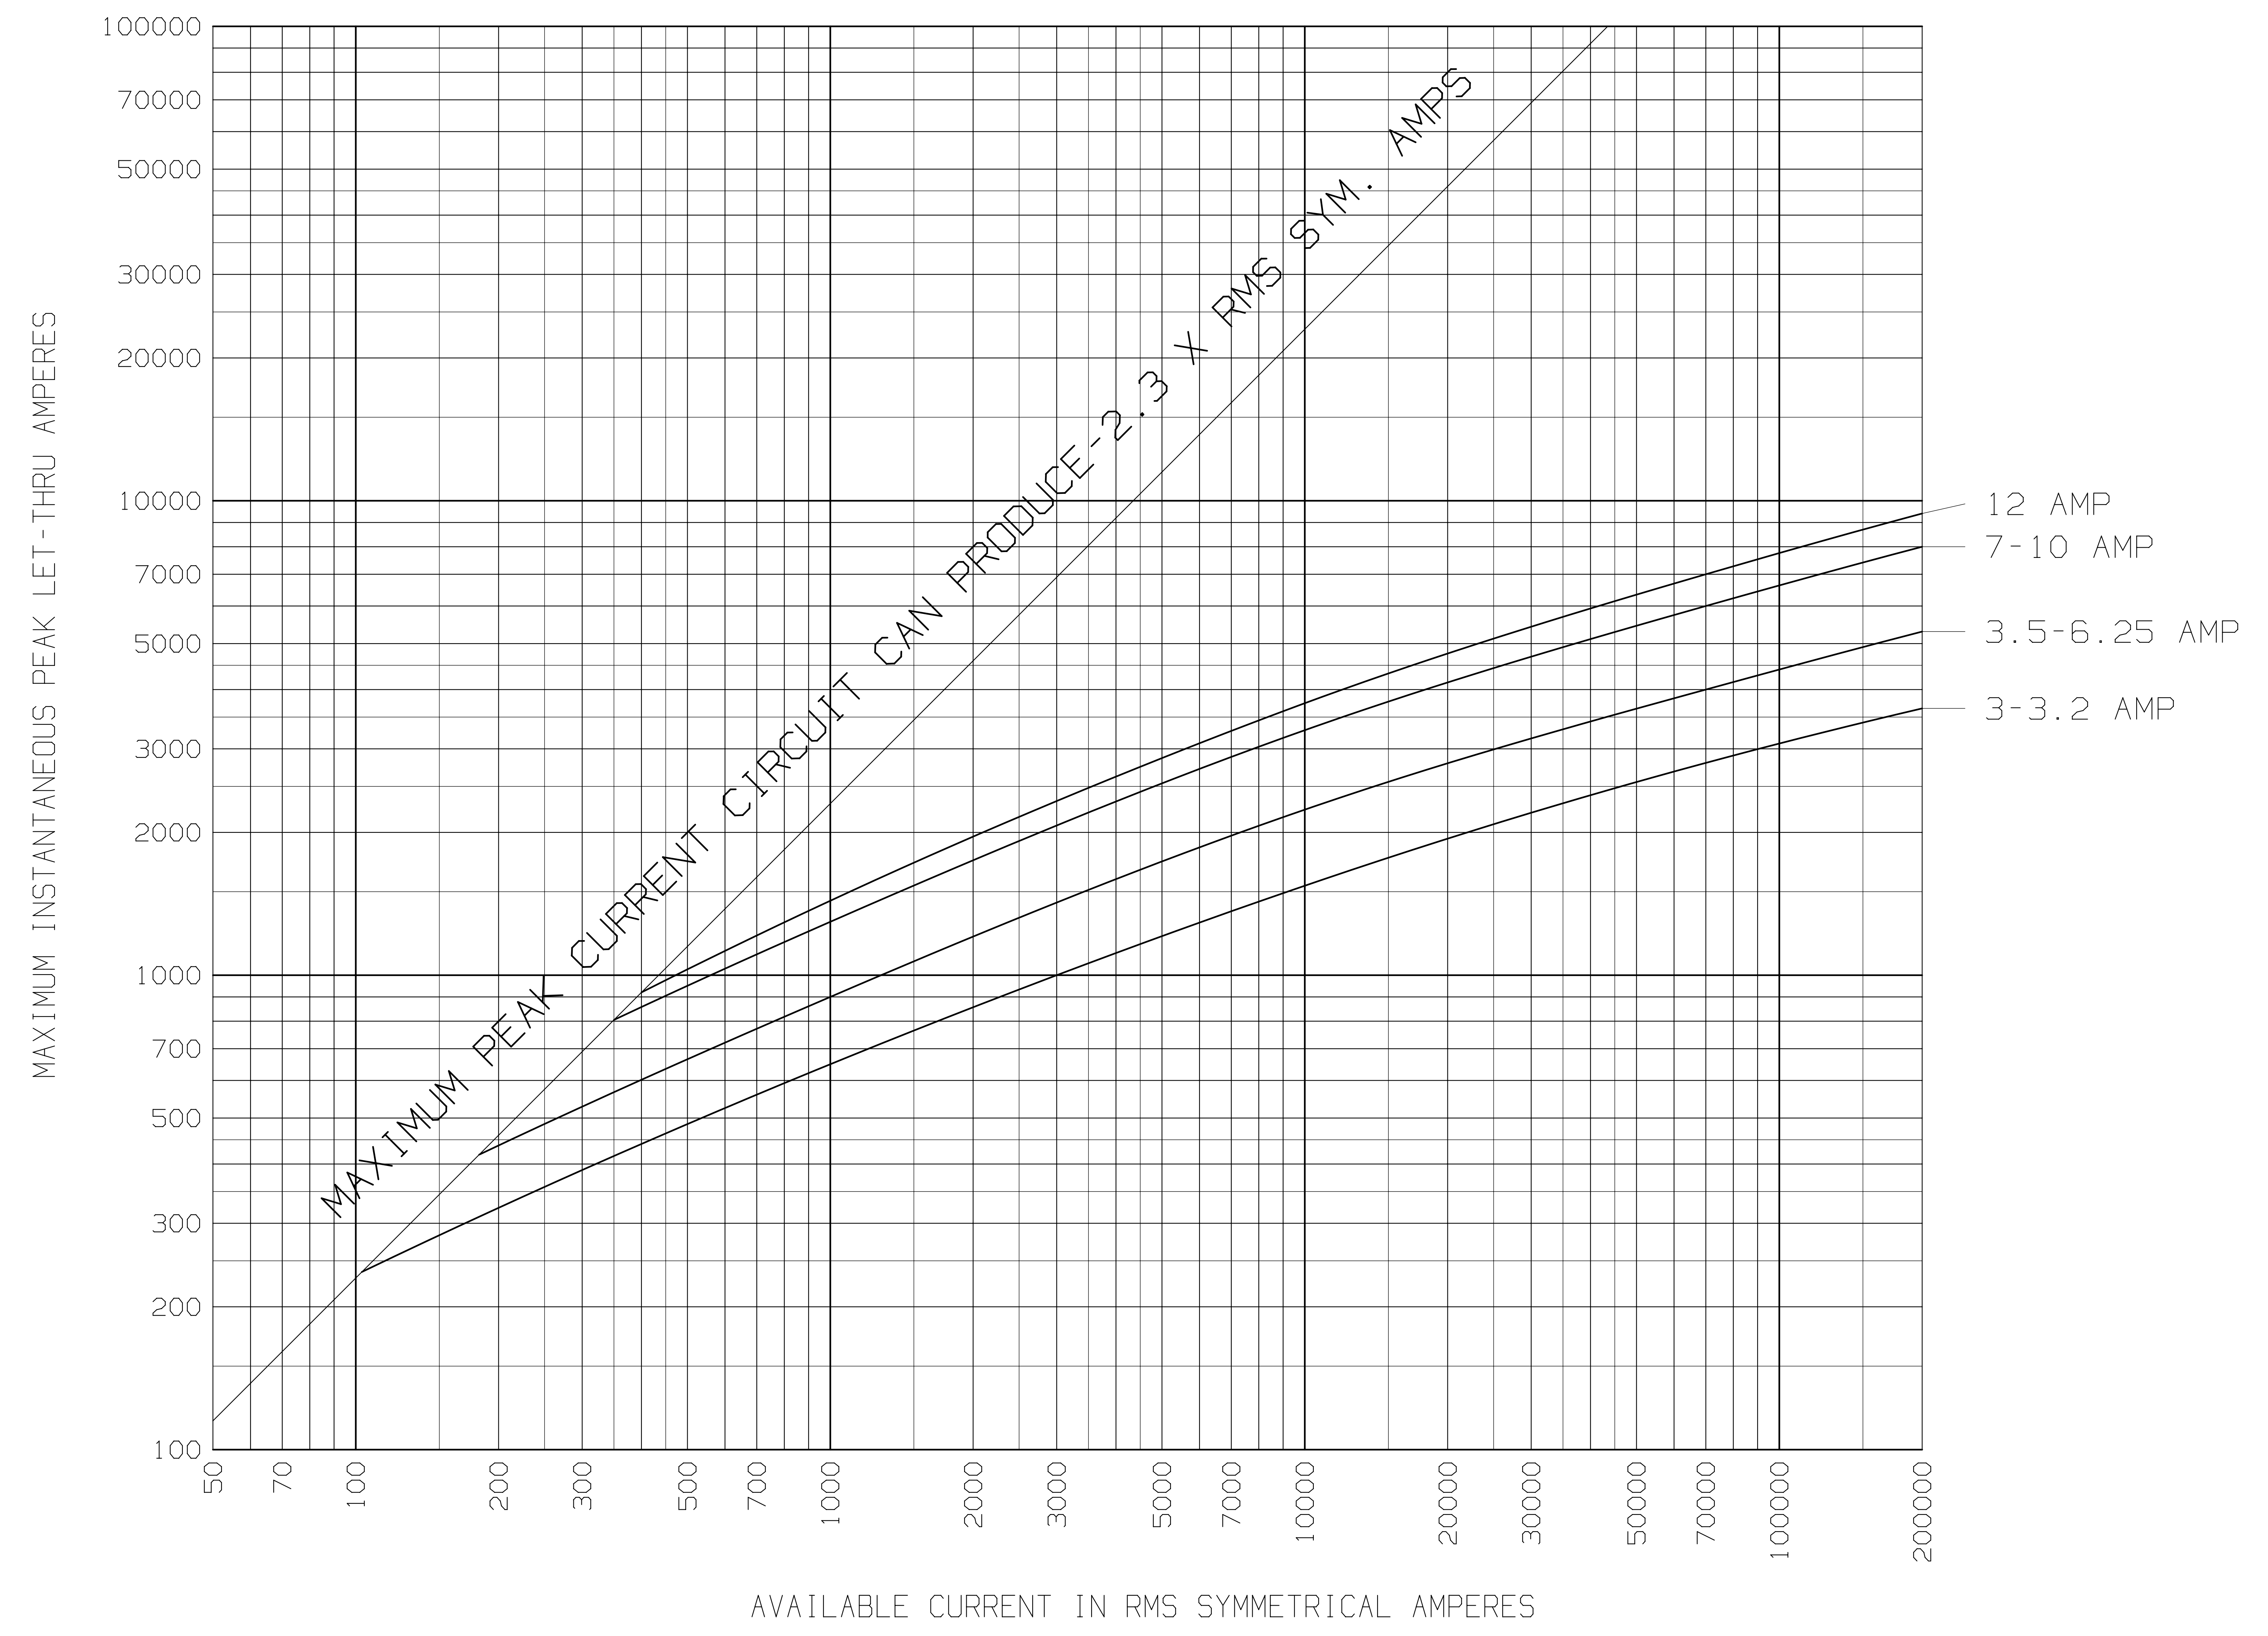

TRI-ONIC DUAL ELEMENT FUSE
 CLASS RK5
 PEAK LET-THRU CURRENT DATA
 3-12 AMPS 600 VOLTS
 CAT. NO. TRS(AMP RATING)R(ID)
 MERSEN USA NEWBURYPORT-MA, LLC
 NEWBURYPORT, MA 01950

97137

CONTROL NO.: 1262
 REV.: C
 FOLDER NO.: 38
 DATE: 1-4-10