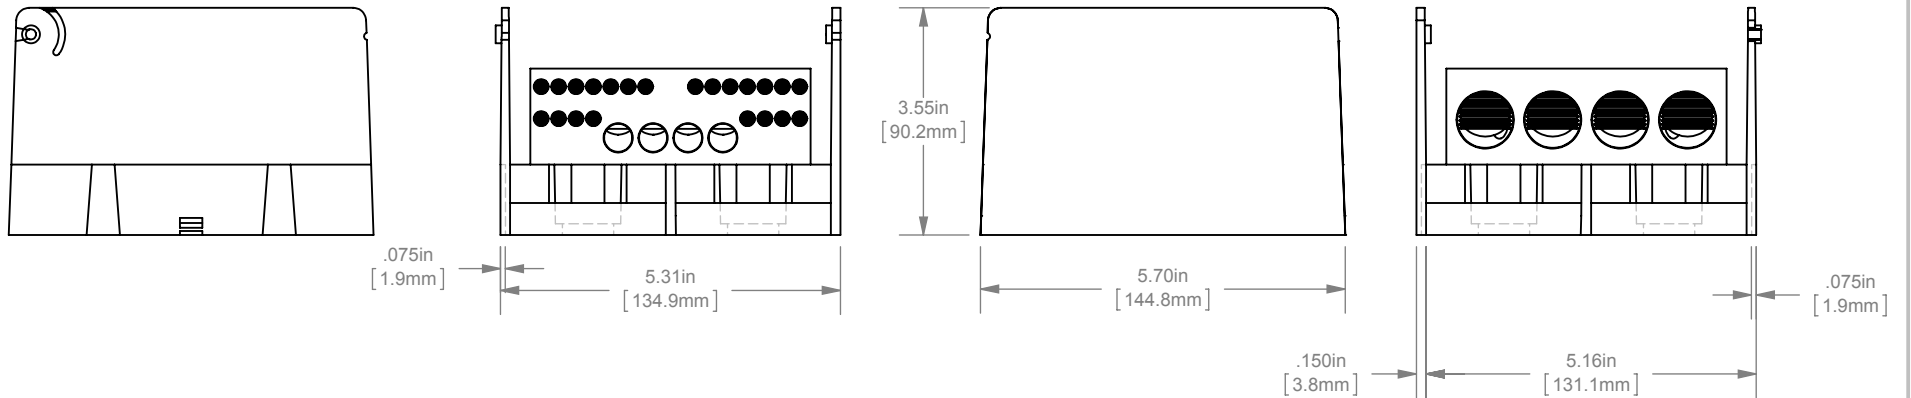

REV.	DATE	ECO	DESCRIPTION	BY	CK	APP
A	12/19/2013	N/A	INITIAL RELEASE	GDR	N/A	N/A

DIMENSIONS IN [ ] ARE MILLIMETERS

MERSEN USA NEWBURYPORT-MA, LLC
374 MERRIMAC STREET
NEWBURYPORT, MA 01950

MPDB69521

PDB ALUMINUM, LARGE DOUBLE WIDE

(4) 500 X (22) 6-14 & (4) 2/0-14

OUTLINE DIMENSIONS
NOT TO BE USED FOR PRODUCTION

702029

PRODUCT MANAGER

SIGN:

DATE:

DESIGN ENGINEER

SIGN:

DATE: (SEE ECO)