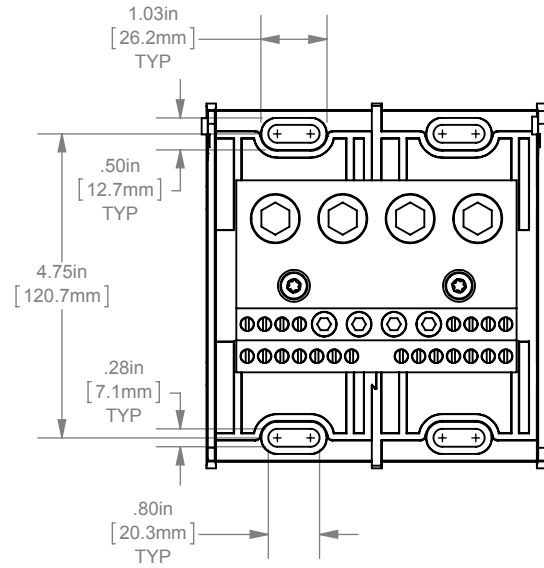

REV.	DATE	ECO	DESCRIPTION	BY	CK	APP
A	12/19/2013	N/A	INITIAL RELEASE	GDR	N/A	N/A

DIMENSIONS IN [ ] ARE MILLIMETERS

MERSEN USA NEWBURYPORT-MA, LLC
374 MERRIMAC STREET
NEWBURYPORT, MA 01950

MPDB69521

PDB ALUMINUM, LARGE DOUBLE WIDE

(4) 500 X (22) 6-14 & (4) 2/0-14

OUTLINE DIMENSIONS
NOT TO BE USED FOR PRODUCTION

702029

PRODUCT MANAGER

SIGN:

DATE:

DESIGN ENGINEER

SIGN:

DATE: (SEE ECO)