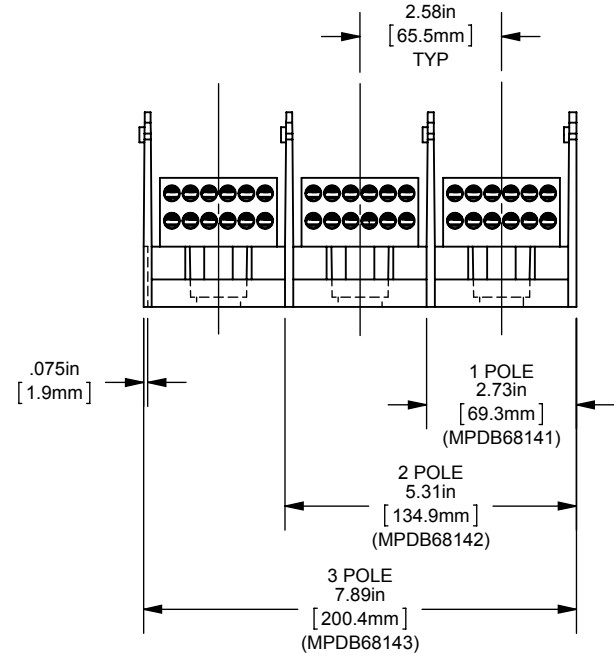

REV.	DATE	ECO	DESCRIPTION	BY	CK	APP
-	9/16/2013	N/A	INITIAL RELEASE	GDR	N/A	N/A

BACK VIEW
ADDER
(MPDB68140)
SHOWN

DIMENSIONS IN [ ] ARE MILLIMETERS

MERSEN USA NEWBURYPORT-MA, LLC
374 MERRIMAC STREET
NEWBURYPORT, MA 01950

MPDB(68140, 68141, 68142, 68143)
PDB 1-3P, ADDER CU LARGE UL1953
(2) 350-6 X (12) 4-14

OUTLINE DIMENSIONS
NOT TO BE USED FOR PRODUCTION

701995

PRODUCT MANAGER
SIGN:
DATE:

DESIGN ENGINEER
SIGN:
DATE: (SEE ECO)