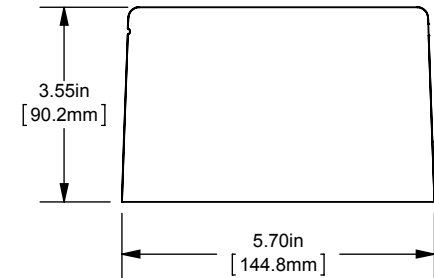

REV.	DATE	ECO	DESCRIPTION	BY	CK	APP
-	9/16/2013	N/A	INITIAL RELEASE	GDR	N/A	N/A

BACK VIEW
ADDER
(MPDB68140)
SHOWN

DIMENSIONS IN [ ] ARE MILLIMETERS

MERSEN USA NEWBURYPORT-MA, LLC
374 MERRIMAC STREET
NEWBURYPORT, MA 01950

MPDB(68140, 68141, 68142, 68143)
PDB 1-3P, ADDER CU LARGE UL1953
(2) 350-6 X (12) 4-14

OUTLINE DIMENSIONS
NOT TO BE USED FOR PRODUCTION

701995

PRODUCT MANAGER
SIGN:
DATE:

DESIGN ENGINEER
SIGN:
DATE: (SEE ECO)