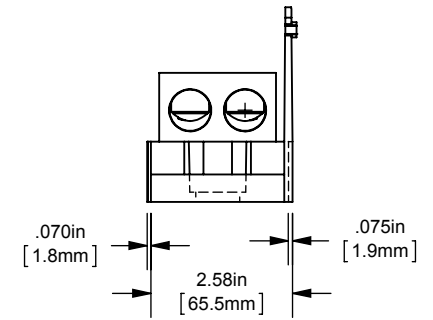

REV.	DATE	ECO	DESCRIPTION	BY	CK	APP
-	9/16/2013	N/A	INITIAL RELEASE	GDR	N/A	N/A

BACK VIEW
ADDER
(MPDB68140)
SHOWN

DIMENSIONS IN [ ] ARE MILLIMETERS

MERSEN USA NEWBURYPORT-MA, LLC
374 MERRIMAC STREET
NEWBURYPORT, MA 01950

MPDB(68140, 68141, 68142, 68143)
PDB 1-3P, ADDER CU LARGE UL1953
(2) 350-6 X (12) 4-14

OUTLINE DIMENSIONS
NOT TO BE USED FOR PRODUCTION

701995

PRODUCT MANAGER
SIGN:
DATE:

DESIGN ENGINEER
SIGN:
DATE: (SEE ECO)