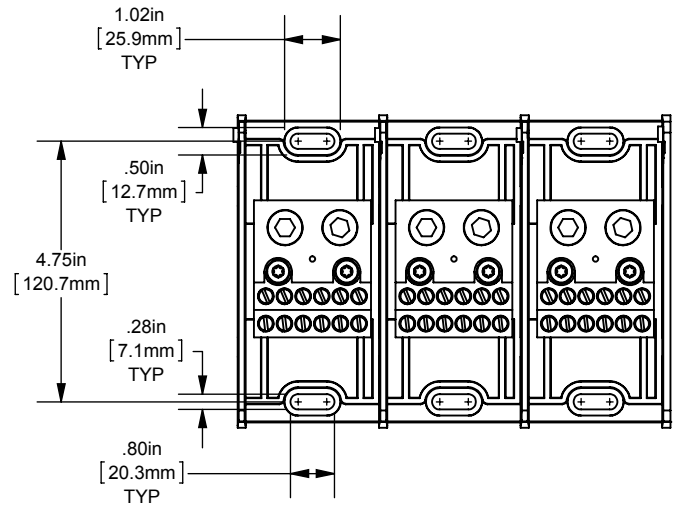

REV.	DATE	ECO	DESCRIPTION	BY	CK	APP
-	9/16/2013	N/A	INITIAL RELEASE	GDR	N/A	N/A

BACK VIEW
ADDER
(MPDB68140)
SHOWN

DIMENSIONS IN [ ] ARE MILLIMETERS

MERSEN USA NEWBURYPORT-MA, LLC
374 MERRIMAC STREET
NEWBURYPORT, MA 01950

MPDB(68140, 68141, 68142, 68143)
PDB 1-3P, ADDER CU LARGE UL1953
(2) 350-6 X (12) 4-14

OUTLINE DIMENSIONS
NOT TO BE USED FOR PRODUCTION

701995

PRODUCT MANAGER
SIGN:
DATE:

DESIGN ENGINEER
SIGN:
DATE: (SEE ECO)