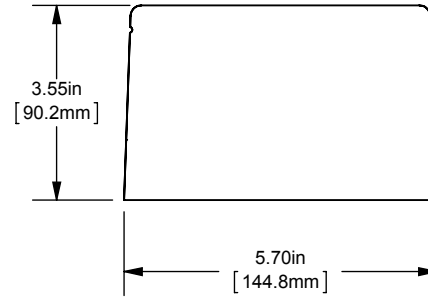

REV.	DATE	ECO	DESCRIPTION	BY	CK	APP
-	9/16/2013	N/A	INITIAL RELEASE	GDR	N/A	N/A

BACK VIEW
ADDER
(MPDB68130)
SHOWN

DIMENSIONS IN [ ] ARE MILLIMETERS

MERSEN USA NEWBURYPORT-MA, LLC
374 MERRIMAC STREET
NEWBURYPORT, MA 01950

MPDB(68130, 68131, 68132, 68133)

PDB 1-3P, ADDER CU LARGE UL1953

(2) 350-6 X (6) 2/0-14

OUTLINE DIMENSIONS
NOT TO BE USED FOR PRODUCTION

701994

PRODUCT MANAGER

SIGN:

DATE:

DESIGN ENGINEER

SIGN:

DATE: (SEE ECO)