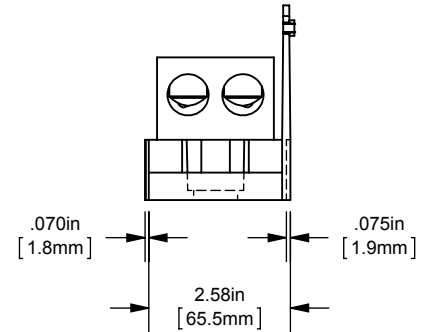

REV.	DATE	ECO	DESCRIPTION	BY	CK	APP
-	9/16/2013	N/A	INITIAL RELEASE	GDR	N/A	N/A

BACK VIEW
ADDER
(MPDB68130)
SHOWN

DIMENSIONS IN [ ] ARE MILLIMETERS

MERSEN USA NEWBURYPORT-MA, LLC
374 MERRIMAC STREET
NEWBURYPORT, MA 01950

MPDB(68130, 68131, 68132, 68133)

PDB 1-3P, ADDER CU LARGE UL1953

(2) 350-6 X (6) 2/0-14

OUTLINE DIMENSIONS
NOT TO BE USED FOR PRODUCTION

701994

PRODUCT MANAGER

SIGN:

DATE:

DESIGN ENGINEER

SIGN:

DATE: (SEE ECO)