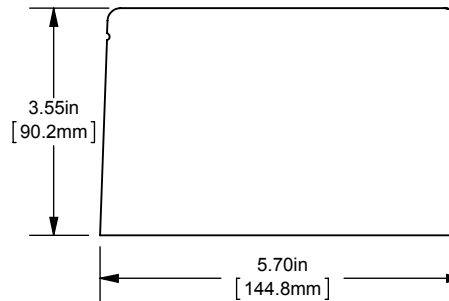

REV.	DATE	ECO	DESCRIPTION	BY	CK	APP
-	8/28/2013	N/A	INITIAL RELEASE	GDR	N/A	N/A

BACK VIEW
ADDER
(MPDB69050)
SHOWN

DIMENSIONS IN [ ] ARE MILLIMETERS

MERSEN USA NEWBURYPORT-MA, LLC
374 MERRIMAC STREET
NEWBURYPORT, MA 01950

MPDB(69050,69051,69052,69053)

PDB 1-3,ADDER ALUMINUM LARGE

(1) 500-4 X (1) 500-4

OUTLINE DIMENSIONS
NOT TO BE USED FOR PRODUCTION

701979

PRODUCT MANAGER

SIGN:

DATE:

DESIGN ENGINEER

SIGN:

DATE: (SEE ECO)