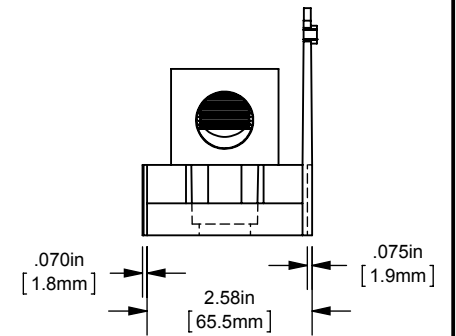

REV.	DATE	ECO	DESCRIPTION	BY	CK	APP
-	8/28/2013	N/A	INITIAL RELEASE	GDR	N/A	N/A

BACK VIEW
ADDER
(MPDB69050)
SHOWN

DIMENSIONS IN [ ] ARE MILLIMETERS

MERSEN USA NEWBURYPORT-MA, LLC
374 MERRIMAC STREET
NEWBURYPORT, MA 01950

MPDB(69050,69051,69052,69053)

PDB 1-3,ADDER ALUMINUM LARGE

(1) 500-4 X (1) 500-4

OUTLINE DIMENSIONS
NOT TO BE USED FOR PRODUCTION

701979

PRODUCT MANAGER

SIGN:

DATE:

DESIGN ENGINEER

SIGN:

DATE: (SEE ECO)