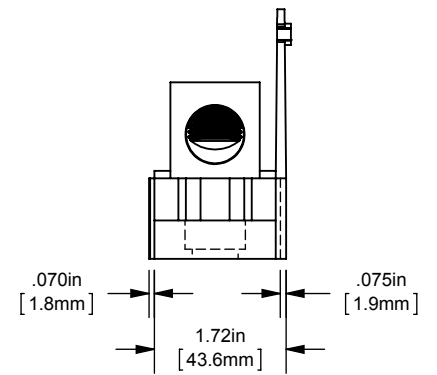

REV.	DATE	ECO	DESCRIPTION	BY	CK	APP
-	8/26/2013	N/A	INITIAL RELEASE	GDR	N/A	N/A

BACK VIEW
ADDER
(MPDB67660)
SHOWN

DIMENSIONS IN [ ] ARE MILLIMETERS

MERSEN USA NEWBURYPORT-MA, LLC
374 MERRIMAC STREET
NEWBURYPORT, MA 01950

MPDB(67660,67661,67662,67663)

PDB 1-3,ADDER ALUMINUM INTERMEDIATE

(1) 350-6 X (6) 2-14

OUTLINE DIMENSIONS
NOT TO BE USED FOR PRODUCTION

701949

PRODUCT MANAGER

SIGN:

DATE:

DESIGN ENGINEER

SIGN:

DATE: (SEE ECO)