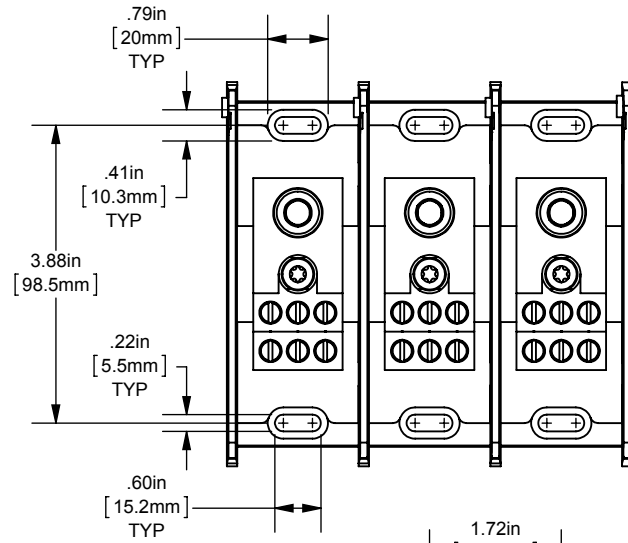

REV.	DATE	ECO	DESCRIPTION	BY	CK	APP
-	8/26/2013	N/A	INITIAL RELEASE	GDR	N/A	N/A

BACK VIEW
ADDER
(MPDB67660)
SHOWN

DIMENSIONS IN [ ] ARE MILLIMETERS

MERSEN USA NEWBURYPORT-MA, LLC
374 MERRIMAC STREET
NEWBURYPORT, MA 01950

MPDB(67660,67661,67662,67663)

PDB 1-3,ADDER ALUMINUM INTERMEDIATE

(1) 350-6 X (6) 2-14

OUTLINE DIMENSIONS
NOT TO BE USED FOR PRODUCTION

701949

PRODUCT MANAGER

SIGN:

DATE:

DESIGN ENGINEER

SIGN:

DATE: (SEE ECO)