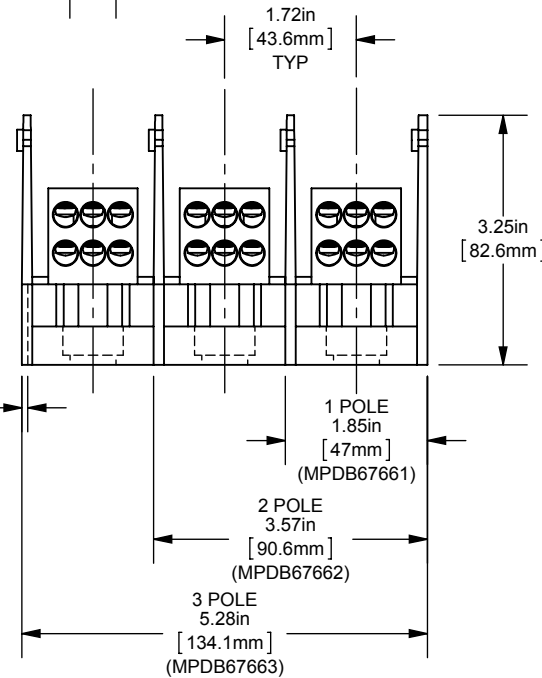

REV.	DATE	ECO	DESCRIPTION	BY	CK	APP
-	8/26/2013	N/A	INITIAL RELEASE	GDR	N/A	N/A

BACK VIEW
ADDER
(MPDB67660)
SHOWN

DIMENSIONS IN [ ] ARE MILLIMETERS

MERSEN USA NEWBURYPORT-MA, LLC
374 MERRIMAC STREET
NEWBURYPORT, MA 01950

MPDB(67660,67661,67662,67663)

PDB 1-3,ADDER ALUMINUM INTERMEDIATE

(1) 350-6 X (6) 2-14

OUTLINE DIMENSIONS
NOT TO BE USED FOR PRODUCTION

701949

PRODUCT MANAGER

SIGN:

DATE:

DESIGN ENGINEER

SIGN:

DATE: (SEE ECO)