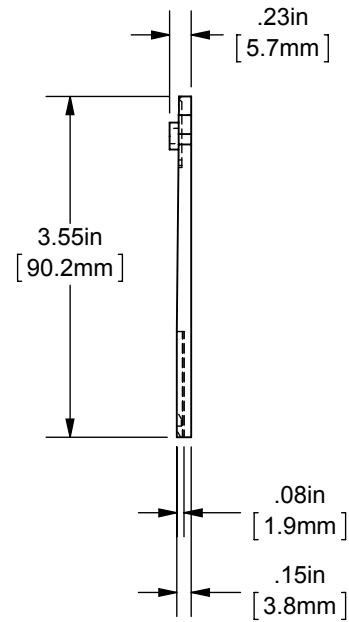

REV.	DATE	ECO	DESCRIPTION	BY	CK	APP
-	8-23-13	N/A	INITIAL RELEASE	LDB	N/A	N/A

SCALE: 1:2

DIMENSIONS IN [ ] ARE MILLIMETERS

MERSEN USA NEWBURYPORT-MA, LLC
374 MERRIMAC STREET
NEWBURYPORT, MA 01950

MPDBE6869

END BARRIER

FOR LARGE MPDB

OUTLINE DIMENSIONS
NOT TO BE USED FOR PRODUCTION

701939

PRODUCT MANAGER

SIGN:

DATE:

DESIGN ENGINEER

SIGN:

DATE: