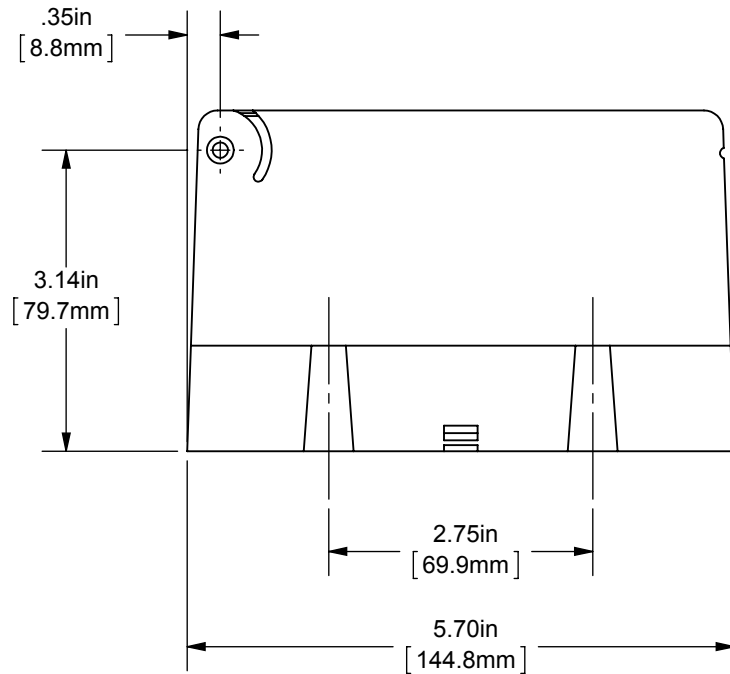

REV.	DATE	ECO	DESCRIPTION	BY	CK	APP
-	8-23-13	N/A	INITIAL RELEASE	LDB	N/A	N/A

SCALE: 1:2

DIMENSIONS IN [ ] ARE MILLIMETERS

MERSEN USA NEWBURYPORT-MA, LLC
374 MERRIMAC STREET
NEWBURYPORT, MA 01950

MPDBE6869

END BARRIER

FOR LARGE MPDB

OUTLINE DIMENSIONS
NOT TO BE USED FOR PRODUCTION

701939

PRODUCT MANAGER

SIGN:

DATE:

DESIGN ENGINEER

SIGN:

DATE: