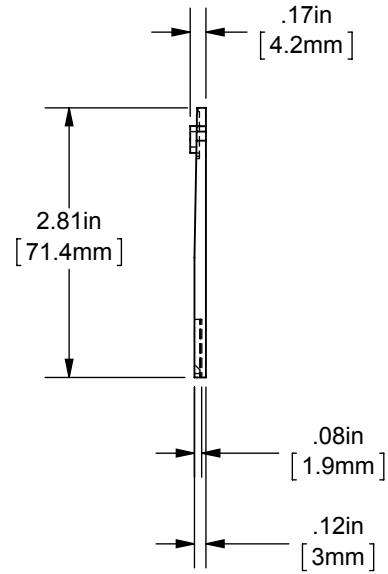

REV.	DATE	ECO	DESCRIPTION	BY	CK	APP
-	8-23-13	N/A	INITIAL RELEASE	LDB	N/A	N/A

SCALE: 1:2

DIMENSIONS IN [ ] ARE MILLIMETERS

MERSEN USA NEWBURYPORT-MA, LLC
374 MERRIMAC STREET
NEWBURYPORT, MA 01950

MPDBE6263

END BARRIER
FOR MINI MPDB

OUTLINE DIMENSIONS
NOT TO BE USED FOR PRODUCTION

701937

PRODUCT MANAGER

SIGN:

DATE:

DESIGN ENGINEER

SIGN:

DATE: