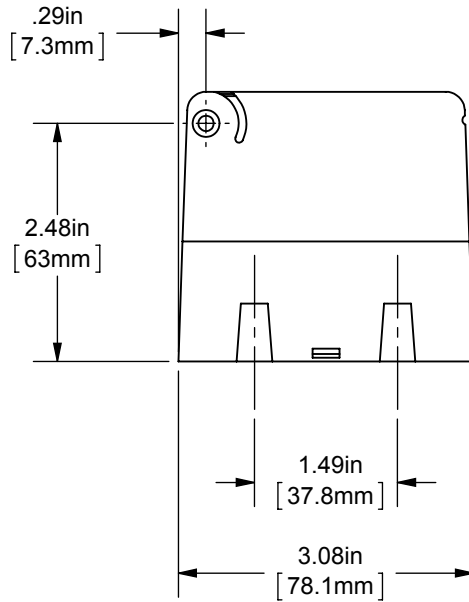

REV.	DATE	ECO	DESCRIPTION	BY	CK	APP
-	8-23-13	N/A	INITIAL RELEASE	LDB	N/A	N/A

SCALE: 1:2

DIMENSIONS IN [ ] ARE MILLIMETERS

MERSEN USA NEWBURYPORT-MA, LLC
374 MERRIMAC STREET
NEWBURYPORT, MA 01950

MPDBE6263

END BARRIER
FOR MINI MPDB

OUTLINE DIMENSIONS
NOT TO BE USED FOR PRODUCTION

701937

PRODUCT MANAGER

SIGN:

DATE:

DESIGN ENGINEER

SIGN:

DATE: