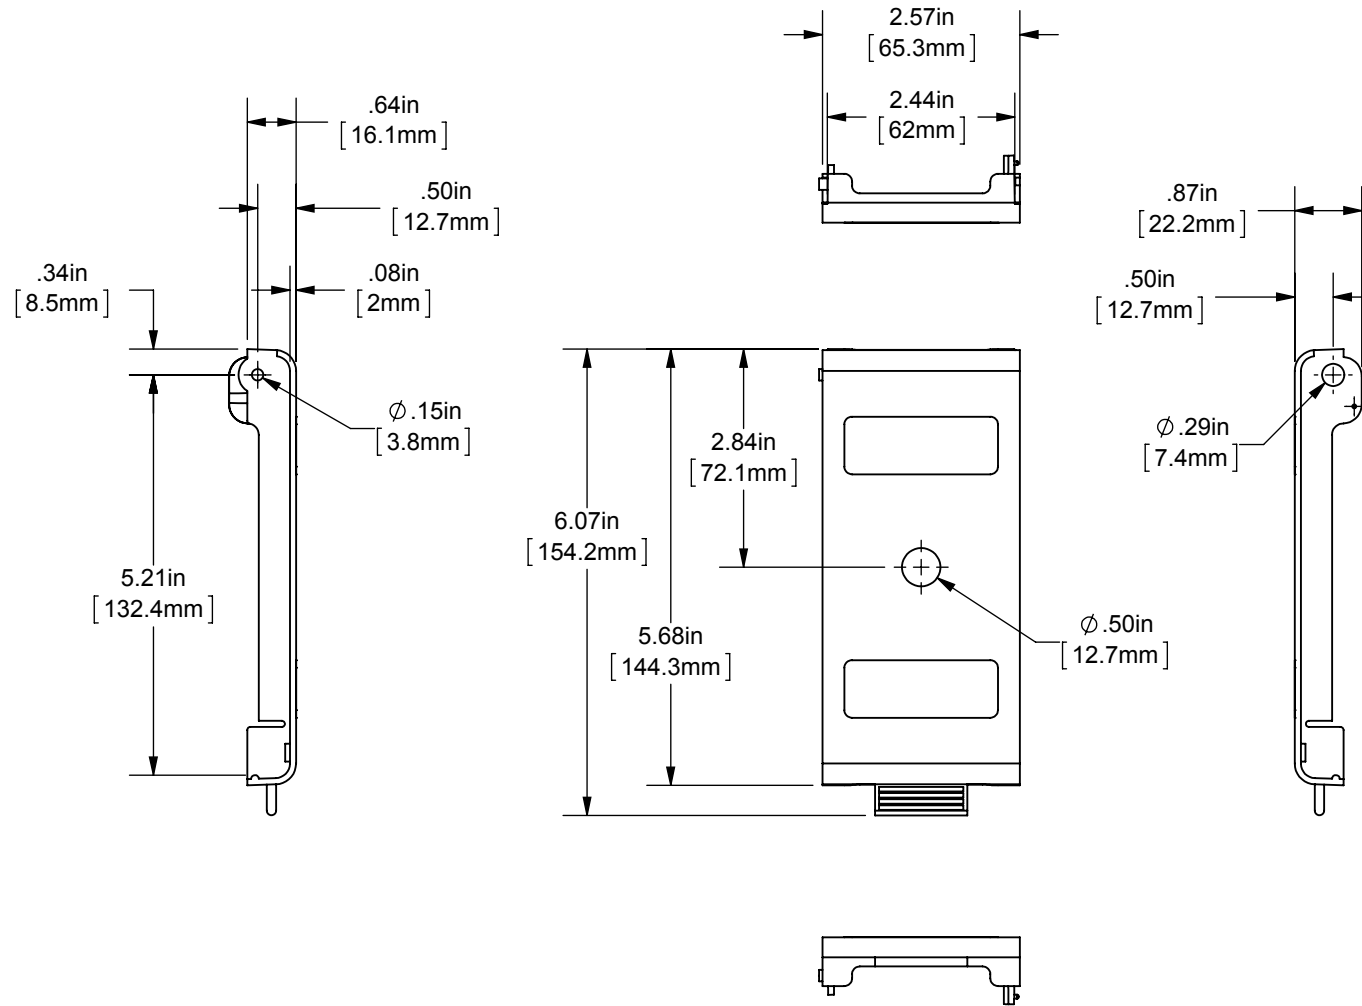

REV.	DATE	ECO	DESCRIPTION	BY	CK	APP
-	8-23-13	N/A	INITIAL RELEASE	LDB	N/A	N/A

DIMENSIONS IN [ ] ARE MILLIMETERS

MERSEN USA NEWBURYPORT-MA, LLC
374 MERRIMAC STREET
NEWBURYPORT, MA 01950

MPDBC6869

SAFETY COVER
FOR LARGE MPDB

OUTLINE DIMENSIONS
NOT TO BE USED FOR PRODUCTION

701936

PRODUCT MANAGER

DESIGN ENGINEER

SIGN:

SIGN:

DATE:

DATE: