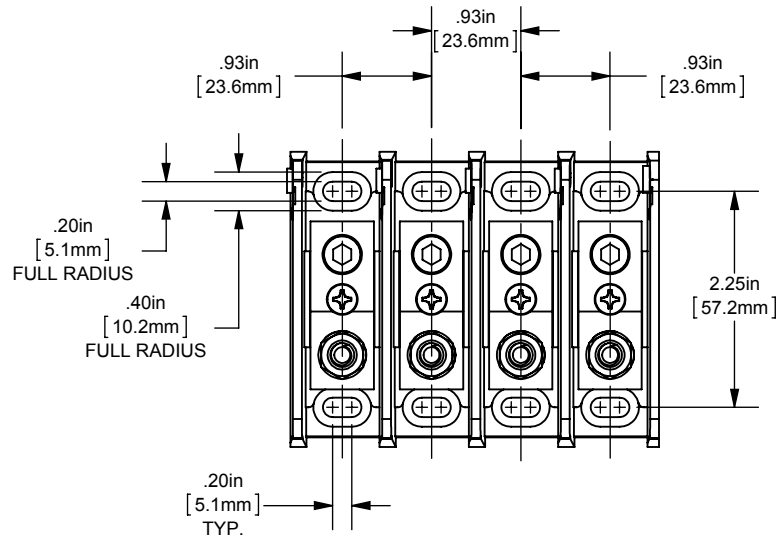

REV.	DATE	ECO	DESCRIPTION	BY	CK	APP
-	8/13/2013	NA	INITIAL RELEASE	LDB		NA

DIMENSIONS IN [ ] ARE MILLIMETERS

MERSEN USA NEWBURYPORT-MA, LLC
374 MERRIMAC STREET
NEWBURYPORT, MA 01950

MPDB6314(0, 1, 2, 3, 4)

PDB- ADDER, 1 TO 4 POLE

(1) 2/0-14 X (1) 1/4-20x5/8 STUD ALUMINUM

OUTLINE DIMENSIONS
NOT TO BE USED FOR PRODUCTION

701924

PRODUCT MANAGER

SIGN:

DATE:

DESIGN ENGINEER

SIGN:

DATE: