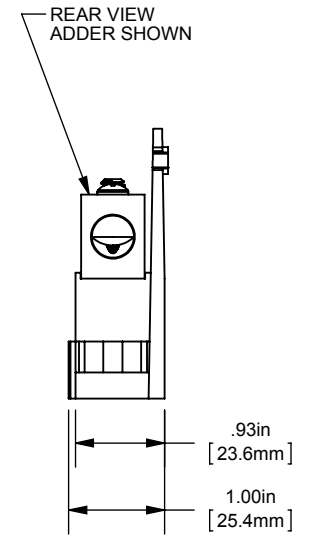

REV.	DATE	ECO	DESCRIPTION	BY	CK	APP
-	8/13/2013	NA	INITIAL RELEASE	LDB		NA

DIMENSIONS IN [ ] ARE MILLIMETERS

MERSEN USA NEWBURYPORT-MA, LLC
374 MERRIMAC STREET
NEWBURYPORT, MA 01950

MPDB6314(0, 1, 2, 3, 4)

PDB- ADDER, 1 TO 4 POLE

(1) 2/0-14 X (1) 1/4-20x5/8 STUD ALUMINUM

OUTLINE DIMENSIONS
NOT TO BE USED FOR PRODUCTION

701924

PRODUCT MANAGER

SIGN:

DATE:

DESIGN ENGINEER

SIGN:

DATE: