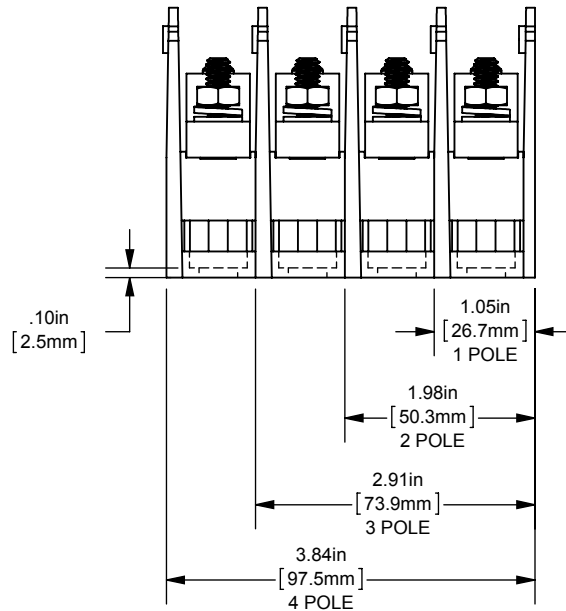

REV.	DATE	ECO	DESCRIPTION	BY	CK	APP
-	8/13/2013	NA	INITIAL RELEASE	LDB		NA

DIMENSIONS IN [ ] ARE MILLIMETERS

MERSEN USA NEWBURYPORT-MA, LLC
374 MERRIMAC STREET
NEWBURYPORT, MA 01950

MPDB6314(0, 1, 2, 3, 4)

PDB- ADDER, 1 TO 4 POLE

(1) 2/0-14 X (1) 1/4-20x5/8 STUD ALUMINUM

OUTLINE DIMENSIONS
NOT TO BE USED FOR PRODUCTION

701924

PRODUCT MANAGER

SIGN:

DATE:

DESIGN ENGINEER

SIGN:

DATE: