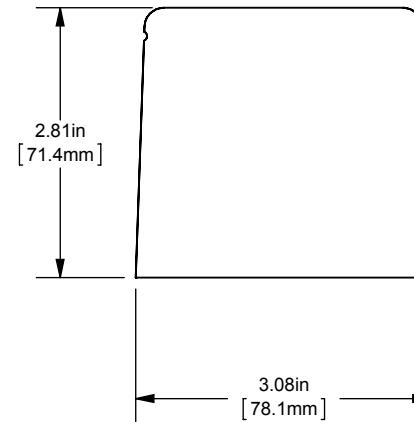

REV.	DATE	ECO	DESCRIPTION	BY	CK	APP
-	8/13/2013	NA	INITIAL RELEASE	LDB		NA

DIMENSIONS IN [ ] ARE MILLIMETERS

MERSEN USA NEWBURYPORT-MA, LLC
374 MERRIMAC STREET
NEWBURYPORT, MA 01950

MPDB6314(0, 1, 2, 3, 4)

PDB- ADDER, 1 TO 4 POLE

(1) 2/0-14 X (1) 1/4-20x5/8 STUD ALUMINUM

OUTLINE DIMENSIONS
NOT TO BE USED FOR PRODUCTION

701924

PRODUCT MANAGER

SIGN:

DATE:

DESIGN ENGINEER

SIGN:

DATE: