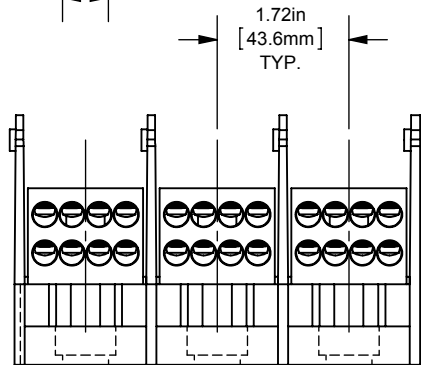

REV.	DATE	ECO	DESCRIPTION	BY	CK	APP
-	8/14/2013	N/A	INITIAL RELEASE	GDR	N/A	N/A

BACK VIEW
ADDER
(MPDB66630)
SHOWN

DIMENSIONS IN [ ] ARE MILLIMETERS

MERSEN USA NEWBURYPORT-MA, LLC
374 MERRIMAC STREET
NEWBURYPORT, MA 01950

MPDB(66630,66631,66632,66633)

OUTLINE DIMENSIONS
NOT TO BE USED FOR PRODUCTION

PRODUCT MANAGER

DESIGN ENGINEER

PDB 1-3P, ADDER COPPER INTERMEDIATE

SIGN:

SIGN:

DATE:

DATE: (SEE ECO)

(1) 350-6 X (8) 2-14

701912