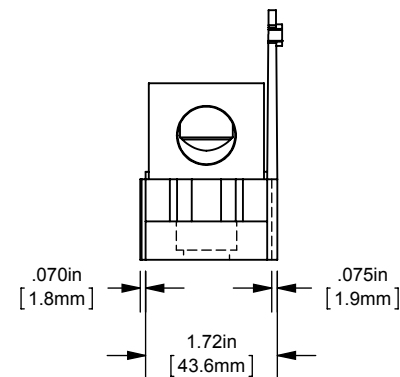

REV.	DATE	ECO	DESCRIPTION	BY	CK	APP
-	8/14/2013	N/A	INITIAL RELEASE	GDR	N/A	N/A

BACK VIEW
ADDER
(MPDB66630)
SHOWN

DIMENSIONS IN [ ] ARE MILLIMETERS

MERSEN USA NEWBURYPORT-MA, LLC
374 MERRIMAC STREET
NEWBURYPORT, MA 01950

MPDB(66630,66631,66632,66633)

OUTLINE DIMENSIONS
NOT TO BE USED FOR PRODUCTION

PRODUCT MANAGER

DESIGN ENGINEER

PDB 1-3P, ADDER COPPER INTERMEDIATE

SIGN:

SIGN:

DATE:

DATE: (SEE ECO)

(1) 350-6 X (8) 2-14

701912