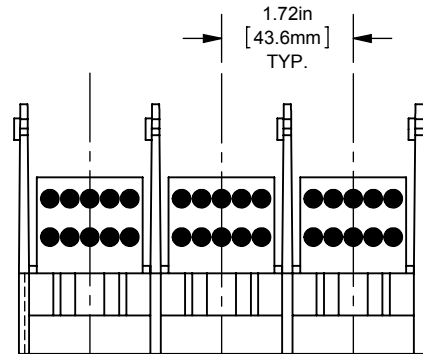

REV.	DATE	ECO	DESCRIPTION	BY	CK	APP
-	8/9/2013	N/A	INITIAL RELEASE	GDR	N/A	N/A

BACK VIEW
ADDER
(MPDB67650)
SHOWN

DIMENSIONS IN [ ] ARE MILLIMETERS

MERSEN USA NEWBURYPORT-MA, LLC
374 MERRIMAC STREET
NEWBURYPORT, MA 01950

MPDB(67650,67651,67652,67653)
PDB 1-3P,ADDER ALUMINUM INTERMEDIATE
(1) 350-6 X (10) 6-14

OUTLINE DIMENSIONS
NOT TO BE USED FOR PRODUCTION

701907
SHEET 1 OF 1

PRODUCT MANAGER
SIGN:
DATE:

DESIGN ENGINEER
SIGN:
DATE: (SEE ECO)