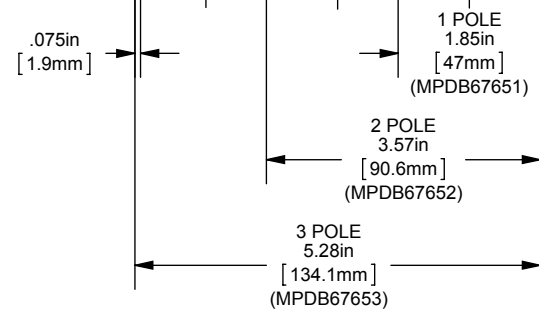

REV.	DATE	ECO	DESCRIPTION	BY	CK	APP
-	8/9/2013	N/A	INITIAL RELEASE	GDR	N/A	N/A

BACK VIEW
ADDER
(MPDB67650)
SHOWN

DIMENSIONS IN [ ] ARE MILLIMETERS

MERSEN USA NEWBURYPORT-MA, LLC
374 MERRIMAC STREET
NEWBURYPORT, MA 01950

MPDB(67650,67651,67652,67653)
PDB 1-3P,ADDER ALUMINUM INTERMEDIATE
(1) 350-6 X (10) 6-14

OUTLINE DIMENSIONS
NOT TO BE USED FOR PRODUCTION

701907
SHEET 1 OF 1

PRODUCT MANAGER
SIGN:
DATE:

DESIGN ENGINEER
SIGN:
DATE: (SEE ECO)