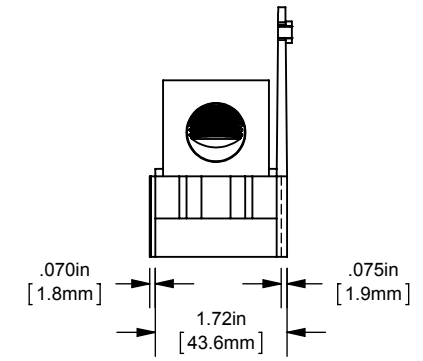

REV.	DATE	ECO	DESCRIPTION	BY	CK	APP
-	8/9/2013	N/A	INITIAL RELEASE	GDR	N/A	N/A

BACK VIEW
ADDER
(MPDB67650)
SHOWN

DIMENSIONS IN [ ] ARE MILLIMETERS

MERSEN USA NEWBURYPORT-MA, LLC
374 MERRIMAC STREET
NEWBURYPORT, MA 01950

MPDB(67650,67651,67652,67653)
PDB 1-3P,ADDER ALUMINUM INTERMEDIATE
(1) 350-6 X (10) 6-14

OUTLINE DIMENSIONS
NOT TO BE USED FOR PRODUCTION

701907
SHEET 1 OF 1

PRODUCT MANAGER
SIGN:
DATE:

DESIGN ENGINEER
SIGN:
DATE: (SEE ECO)