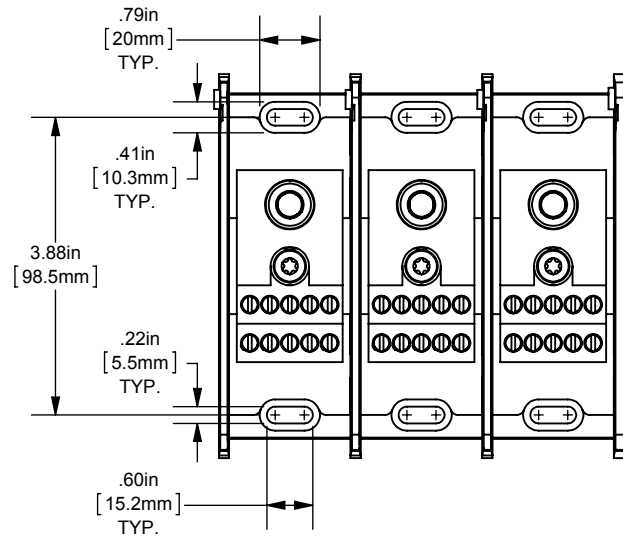

REV.	DATE	ECO	DESCRIPTION	BY	CK	APP
-	8/9/2013	N/A	INITIAL RELEASE	GDR	N/A	N/A

BACK VIEW
ADDER
(MPDB67650)
SHOWN

DIMENSIONS IN [ ] ARE MILLIMETERS

MERSEN USA NEWBURYPORT-MA, LLC
374 MERRIMAC STREET
NEWBURYPORT, MA 01950

MPDB(67650,67651,67652,67653)
PDB 1-3P,ADDER ALUMINUM INTERMEDIATE
(1) 350-6 X (10) 6-14

OUTLINE DIMENSIONS
NOT TO BE USED FOR PRODUCTION

701907
SHEET 1 OF 1

PRODUCT MANAGER
SIGN:
DATE:

DESIGN ENGINEER
SIGN:
DATE: (SEE ECO)