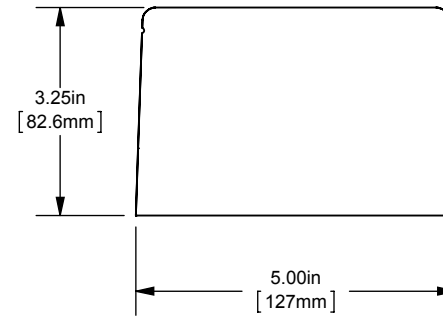

REV.	DATE	ECO	DESCRIPTION	BY	CK	APP
-	6/6/2013	NA	INITIAL RELEASE	LDB	NA	NA

BACK VIEW  
ADDER  
(MPDB67000)  
SHOWN

SCALE: 1/3

DIMENSIONS IN [ ] ARE MILLIMETERS

MERSEN USA NEWBURYPORT-MA, LLC  
374 MERRIMAC STREET  
NEWBURYPORT, MA 01950

MPDB6700(0,1,2,3)

PDB 1-3P & ADDER, AL INTERMEDIATE

(1)350-6 X (1)350-6

OUTLINE DIMENSIONS  
NOT TO BE USED FOR PRODUCTION

701887

PRODUCT MANAGER

SIGN:

DATE: