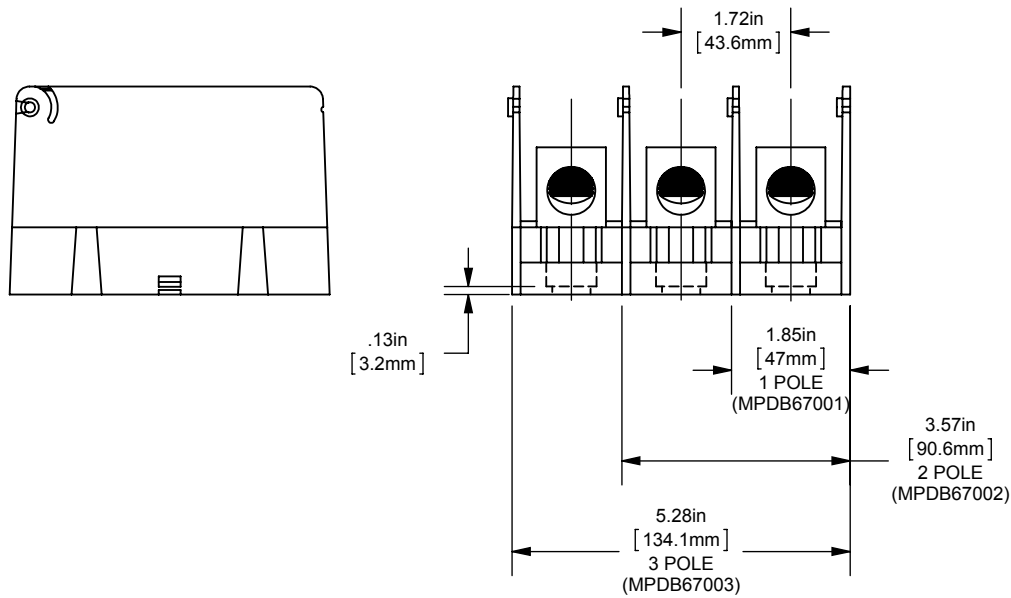

REV.	DATE	ECO	DESCRIPTION	BY	CK	APP
-	6/6/2013	NA	INITIAL RELEASE	LDB	NA	NA

BACK VIEW  
ADDER  
(MPDB67000)  
SHOWN

SCALE: 1/3

DIMENSIONS IN [ ] ARE MILLIMETERS

MERSEN USA NEWBURYPORT-MA, LLC  
374 MERRIMAC STREET  
NEWBURYPORT, MA 01950

MPDB6700(0,1,2,3)

PDB 1-3P & ADDER, AL INTERMEDIATE

(1)350-6 X (1)350-6

OUTLINE DIMENSIONS  
NOT TO BE USED FOR PRODUCTION

701887

PRODUCT MANAGER

SIGN:

DATE: