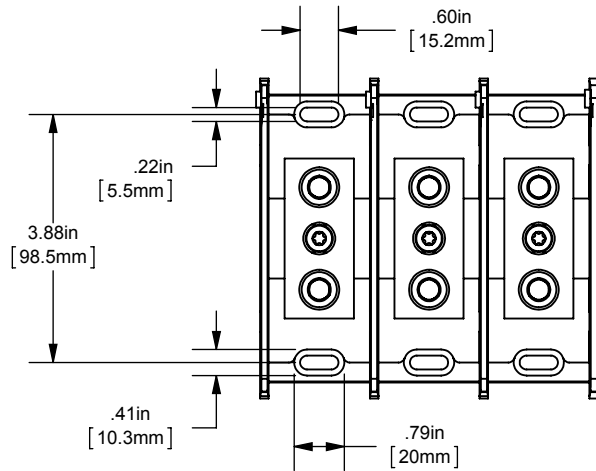

REV.	DATE	ECO	DESCRIPTION	BY	CK	APP
-	6/6/2013	NA	INITIAL RELEASE	LDB	NA	NA

BACK VIEW  
ADDER  
(MPDB67000)  
SHOWN

SCALE: 1/3

DIMENSIONS IN [ ] ARE MILLIMETERS

MERSEN USA NEWBURYPORT-MA, LLC  
374 MERRIMAC STREET  
NEWBURYPORT, MA 01950

MPDB6700(0,1,2,3)

PDB 1-3P & ADDER, AL INTERMEDIATE

(1)350-6 X (1)350-6

OUTLINE DIMENSIONS  
NOT TO BE USED FOR PRODUCTION

701887

PRODUCT MANAGER

SIGN:

DATE: