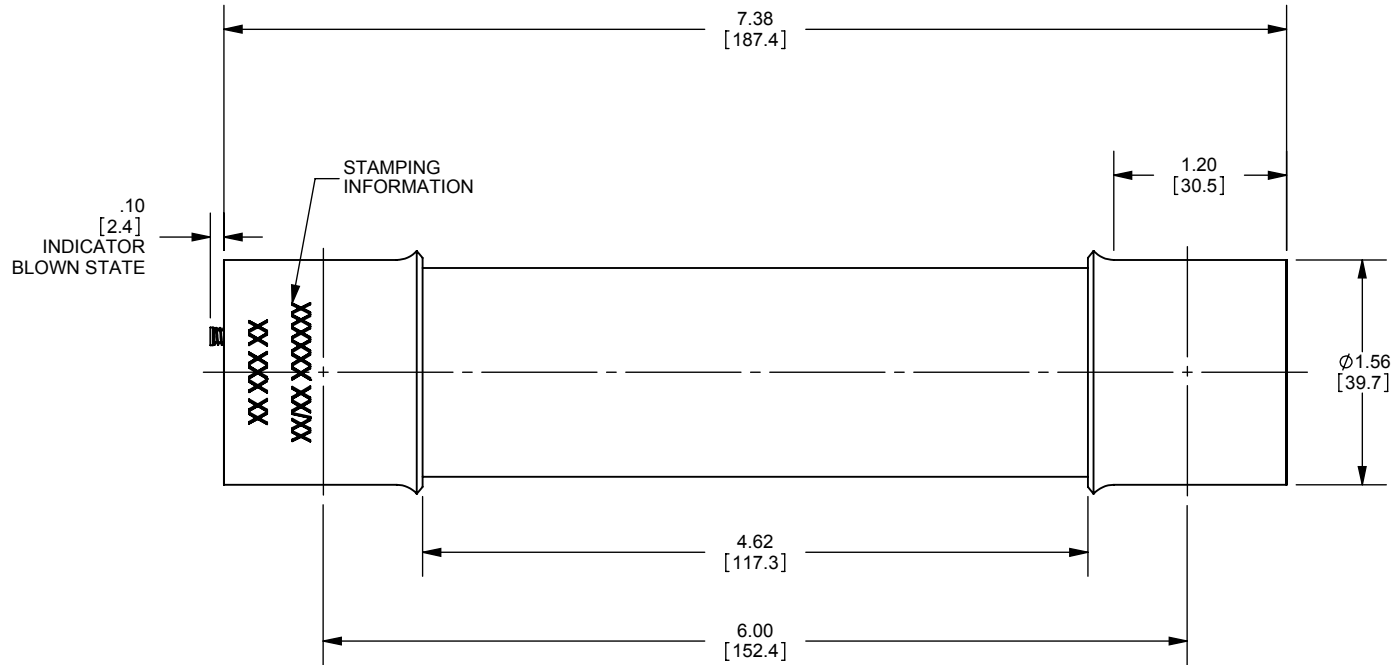

REV.	DATE	ECO	DESCRIPTION	BY	CK	APP
A	11/17/14	N/A	ADDED 9F60BBD001-S & 9F60BBD002-S	RB	N/A	N/A

9F60BBD003	3A	5.5kV
9F60BBD002-S	2A	5.5kV
9F60BBD002	2A	5.5kV
9F60BBD001-S	1A	5.5kV
9F60BBD001	1A	5.5kV
9F60BBD905	0.5A	5.5kV
CATALOG NUMBER	AMP RATING	MAX VOLTAGE

SCALE: .75:1

DIMENSIONS IN [ ] ARE MILLIMETERS

MERSEN USA NEWBURYPORT-MA, LLC  
374 MERRIMAC STREET  
NEWBURYPORT, MA 01950

HIGH VOLTAGE PT FUSE  
EJ-1  
0.5-3A 5.5kV

OUTLINE DIMENSIONS  
NOT TO BE USED FOR PRODUCTION

701745

PRODUCT MANAGER

DESIGN ENGINEER

SIGN:

SIGN:

DATE:

DATE: