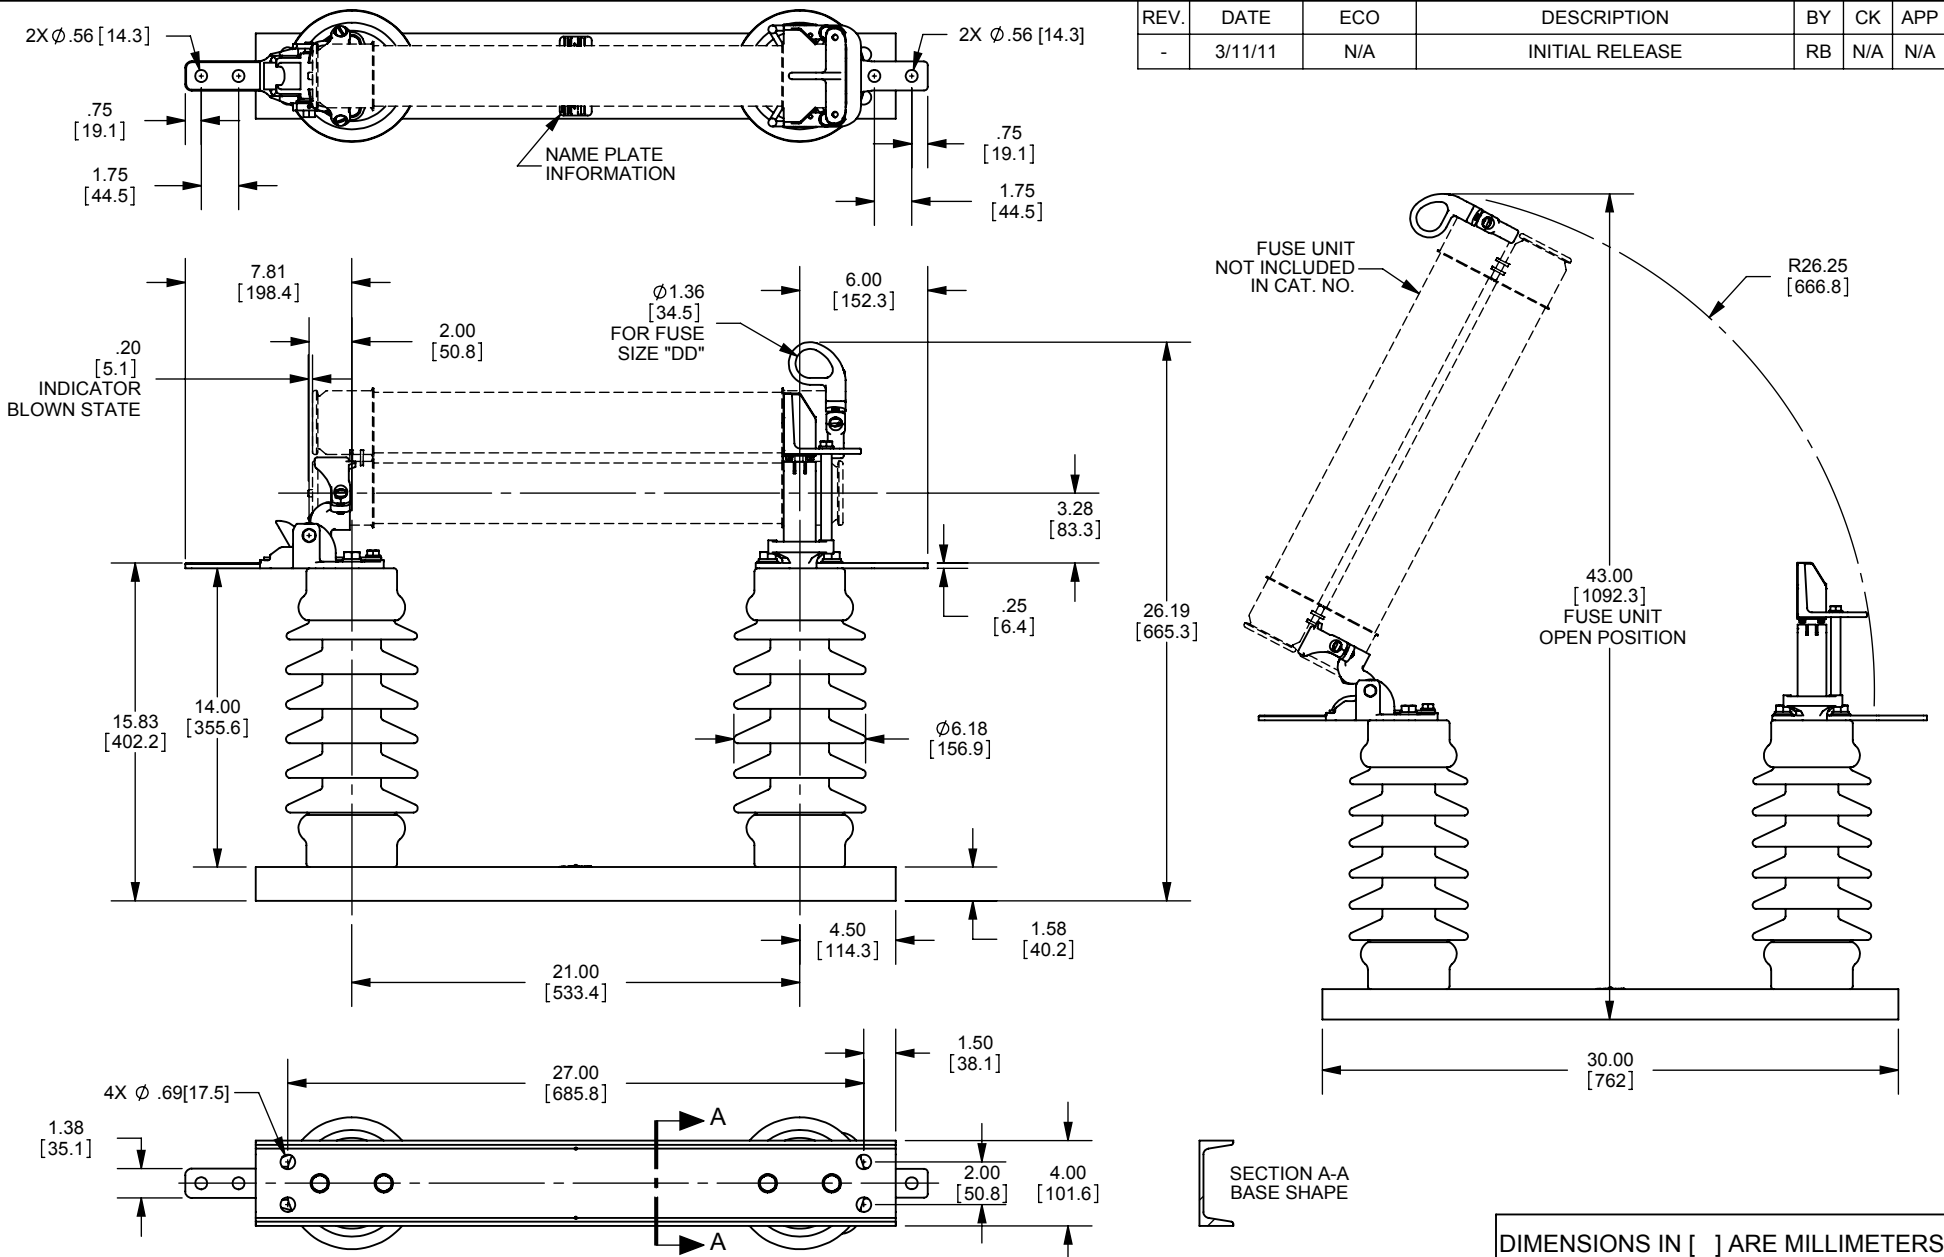

REV.	DATE	ECO	DESCRIPTION	BY	CK	APP
-	3/11/11	N/A	INITIAL RELEASE	RB	N/A	N/A

MERSEN USA NEWBURYPORT-MA, LLC
374 MERRIMAC STREET
NEWBURYPORT, MA 01950

9F61CHM410
FUSE DISCONNECT SWITCH
EKO-3DD
25.8kV MAX. 150kV BIL

DIMENSIONS IN [] ARE MILLIMETERS

OUTLINE DIMENSIONS
NOT TO BE USED FOR PRODUCTION

701662

PRODUCT MANAGER

DESIGN ENGINEER

SIGN:

SIGN:

DATE: