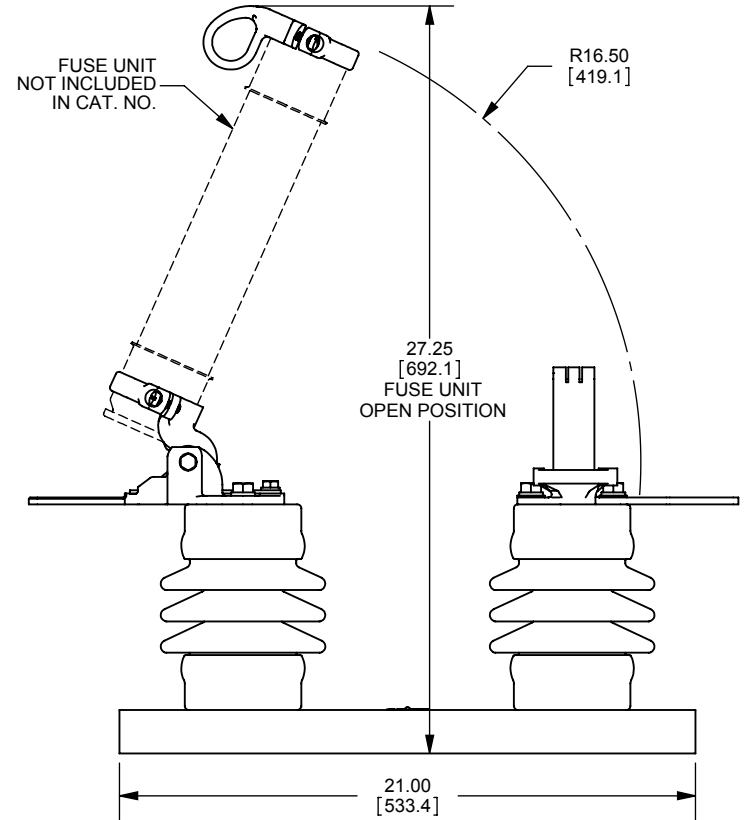

REV.	DATE	ECO	DESCRIPTION	BY	CK	APP
-	3/3/11	N/A	INITIAL RELEASE	RB	N/A	N/A

DIMENSIONS IN [] ARE MILLIMETERS

MERSEN USA NEWBURYPORT-MA, LLC
374 MERRIMAC STREET
NEWBURYPORT, MA 01950

9F61CEF310
FUSE DISCONNECT SWITCH
EKO-3D
8.25kV MAX. 95kV BIL

OUTLINE DIMENSIONS
NOT TO BE USED FOR PRODUCTION

PRODUCT MANAGER

DESIGN ENGINEER

SIGN:

SIGN:

DATE:

DATE:

701657