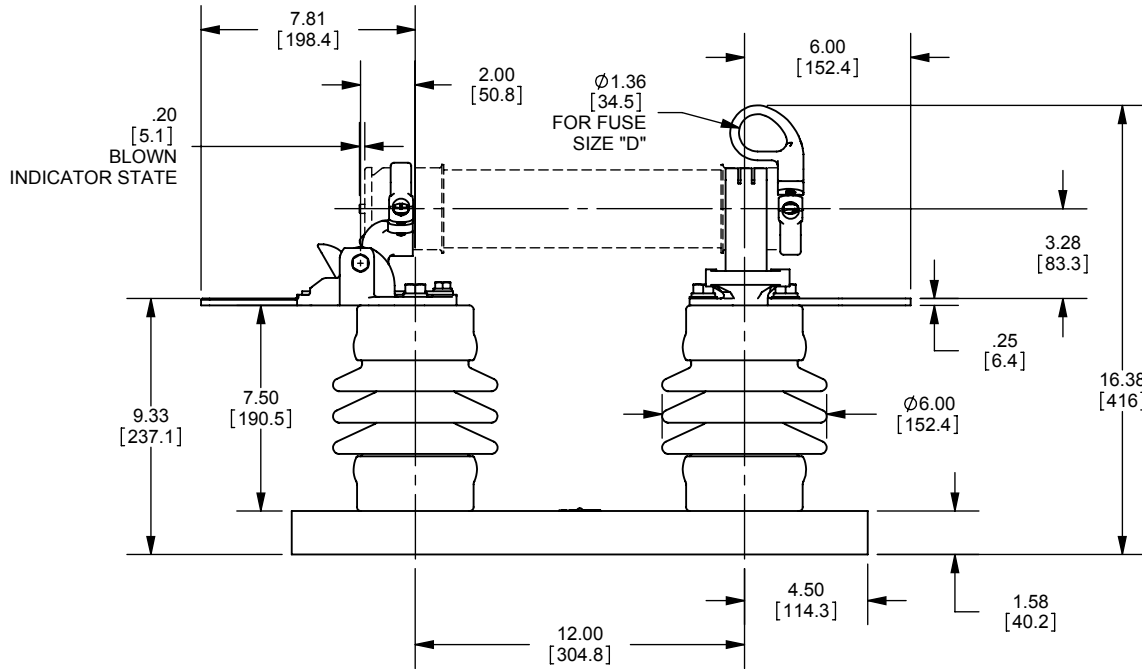

REV.	DATE	ECO	DESCRIPTION	BY	CK	APP
-	3/3/11	N/A	INITIAL RELEASE	RB	N/A	N/A

DIMENSIONS IN [] ARE MILLIMETERS

MERSEN USA NEWBURYPORT-MA, LLC
374 MERRIMAC STREET
NEWBURYPORT, MA 01950

9F61CEF310
FUSE DISCONNECT SWITCH
EKO-3D
8.25kV MAX. 95kV BIL

OUTLINE DIMENSIONS
NOT TO BE USED FOR PRODUCTION

PRODUCT MANAGER

DESIGN ENGINEER

SIGN:

SIGN:

DATE:

DATE:

701657