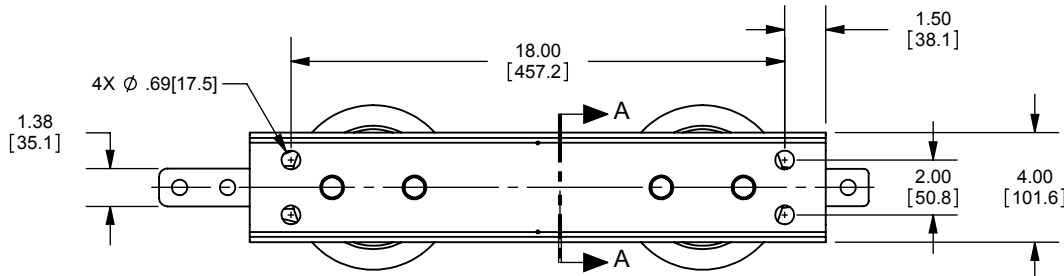

REV.	DATE	ECO	DESCRIPTION	BY	CK	APP
-	3/3/11	N/A	INITIAL RELEASE	RB	N/A	N/A

DIMENSIONS IN [] ARE MILLIMETERS

MERSEN USA NEWBURYPORT-MA, LLC
374 MERRIMAC STREET
NEWBURYPORT, MA 01950

9F61CEF310
FUSE DISCONNECT SWITCH
EKO-3D
8.25kV MAX. 95kV BIL

OUTLINE DIMENSIONS
NOT TO BE USED FOR PRODUCTION

PRODUCT MANAGER

DESIGN ENGINEER

SIGN:

SIGN:

DATE:

DATE:

701657