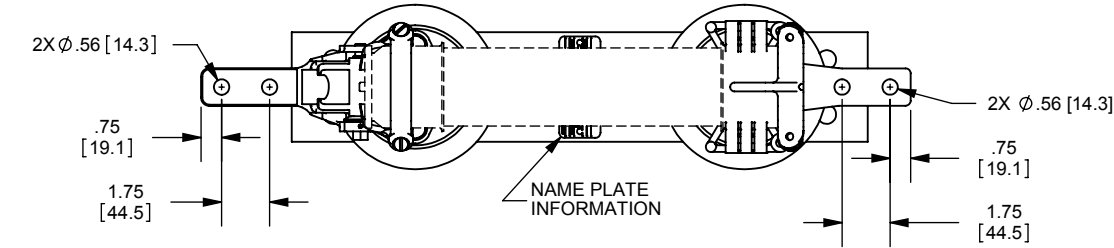

REV.	DATE	ECO	DESCRIPTION	BY	CK	APP
-	3/3/11	N/A	INITIAL RELEASE	RB	N/A	N/A

DIMENSIONS IN [] ARE MILLIMETERS

MERSEN USA NEWBURYPORT-MA, LLC
374 MERRIMAC STREET
NEWBURYPORT, MA 01950

9F61CEF310
FUSE DISCONNECT SWITCH
EKO-3D
8.25kV MAX. 95kV BIL

OUTLINE DIMENSIONS
NOT TO BE USED FOR PRODUCTION

PRODUCT MANAGER

DESIGN ENGINEER

SIGN:

SIGN:

DATE:

DATE:

701657