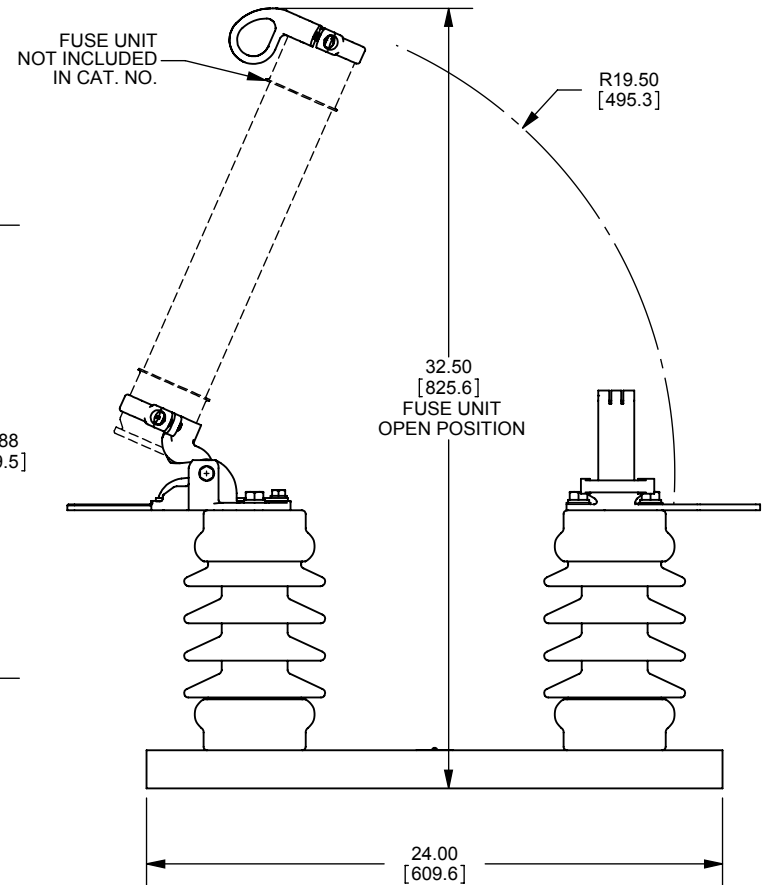

REV.	DATE	ECO	DESCRIPTION	BY	CK	APP
-	3/3/11	N/A	INITIAL RELEASE	RB	N/A	N/A

SECTION A-A
BASE SHAPE

DIMENSIONS IN [ ] ARE MILLIMETERS

MERSEN USA NEWBURYPORT-MA, LLC
374 MERRIMAC STREET
NEWBURYPORT, MA 01950

9F61CGL310
FUSE DISCONNECT SWITCH
EKO-3D
15.5kV MAX. 110kV BIL

OUTLINE DIMENSIONS
NOT TO BE USED FOR PRODUCTION

701656

PRODUCT MANAGER

DESIGN ENGINEER

SIGN:

SIGN:

DATE:

DATE: