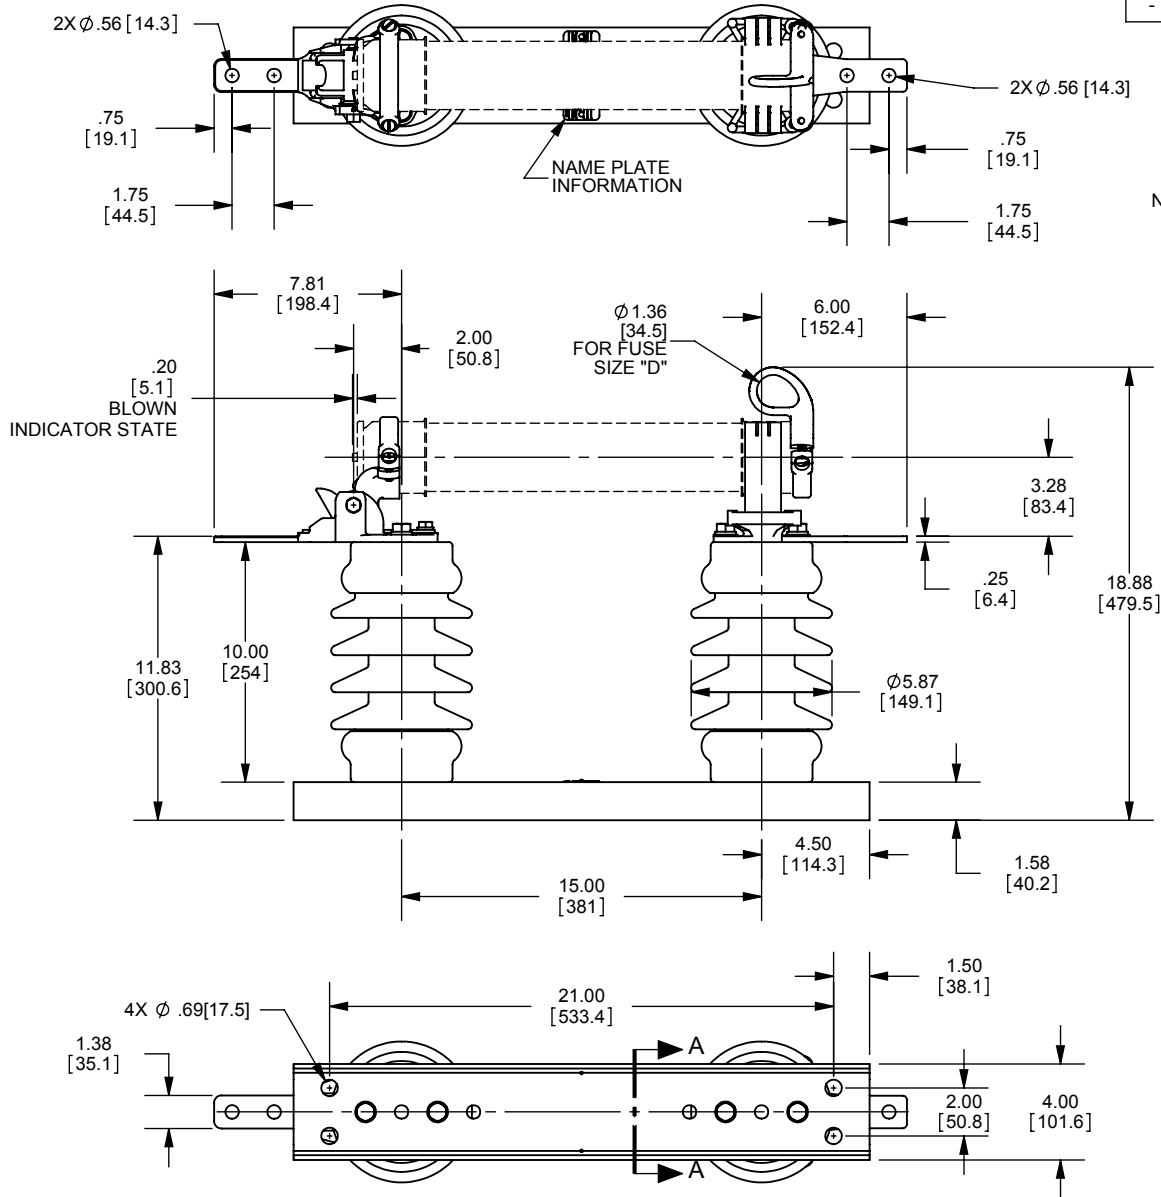

REV.	DATE	ECO	DESCRIPTION	BY	CK	APP
-	3/3/11	N/A	INITIAL RELEASE	RB	N/A	N/A

SECTION A-A  
BASE SHAPE

DIMENSIONS IN [ ] ARE MILLIMETERS

MERSEN USA NEWBURYPORT-MA, LLC  
374 MERRIMAC STREET  
NEWBURYPORT, MA 01950

9F61CGL310  
FUSE DISCONNECT SWITCH  
EKO-3D  
15.5kV MAX. 110kV BIL

OUTLINE DIMENSIONS  
NOT TO BE USED FOR PRODUCTION

701656

PRODUCT MANAGER

DESIGN ENGINEER

SIGN:

SIGN:

DATE: