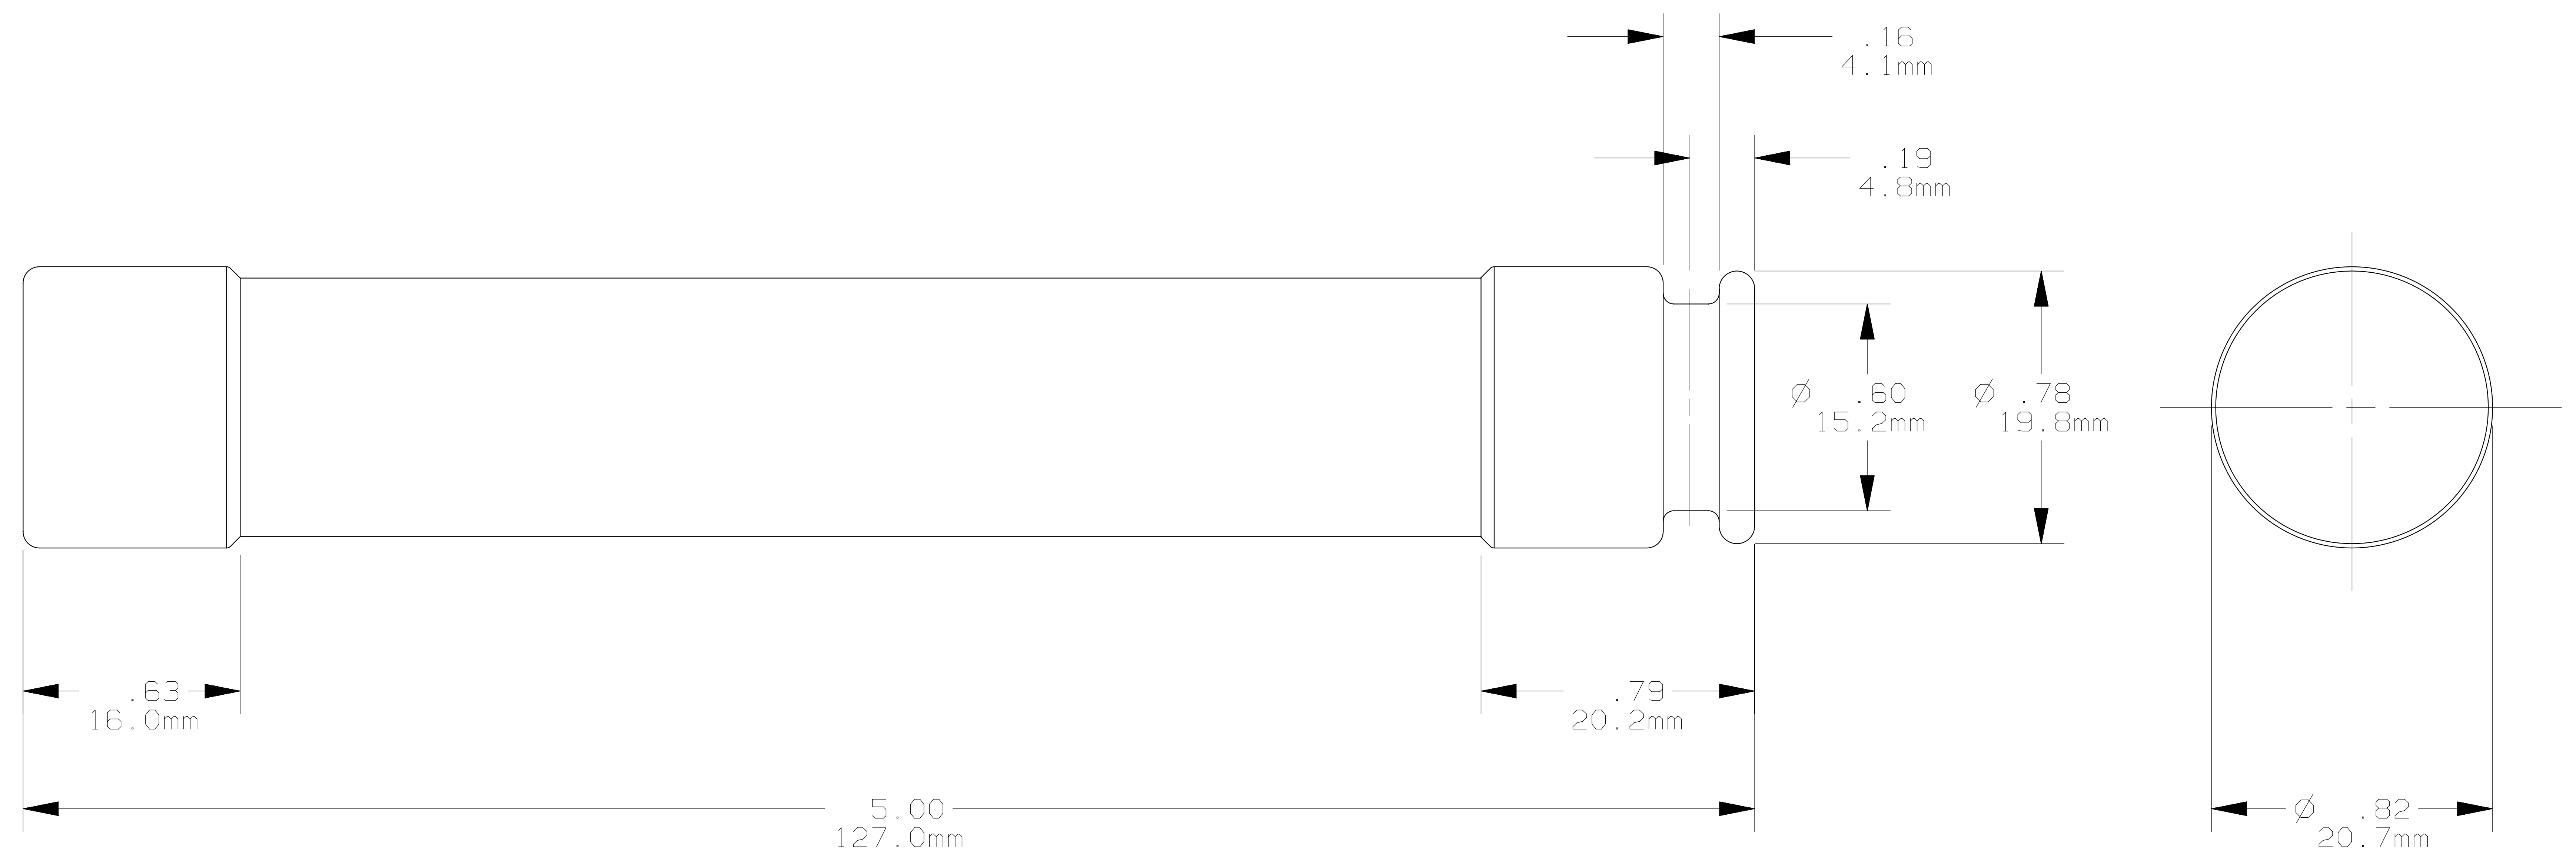

REV	DATE	ECO	DESCRIPTION	BY	CK	APP
F	3-29-06	NA	REDRAWN-WAS ON 16887 REV E	LDB	NA	NA

MERSEN USA NEWBURYPORT-MA, LLC
 374 MERRIMAC STREET
 NEWBURYPORT, MA 01950

A6K(1-30)R

OUTLINE DIMENSIONS
 NOT TO BE USED FOR PRODUCTION

PRODUCT MANAGER

DESIGN ENGINEER

CLASS RK1

SIGN:
 DATE:

SIGN:
 DATE:

1-30A 600V

701298