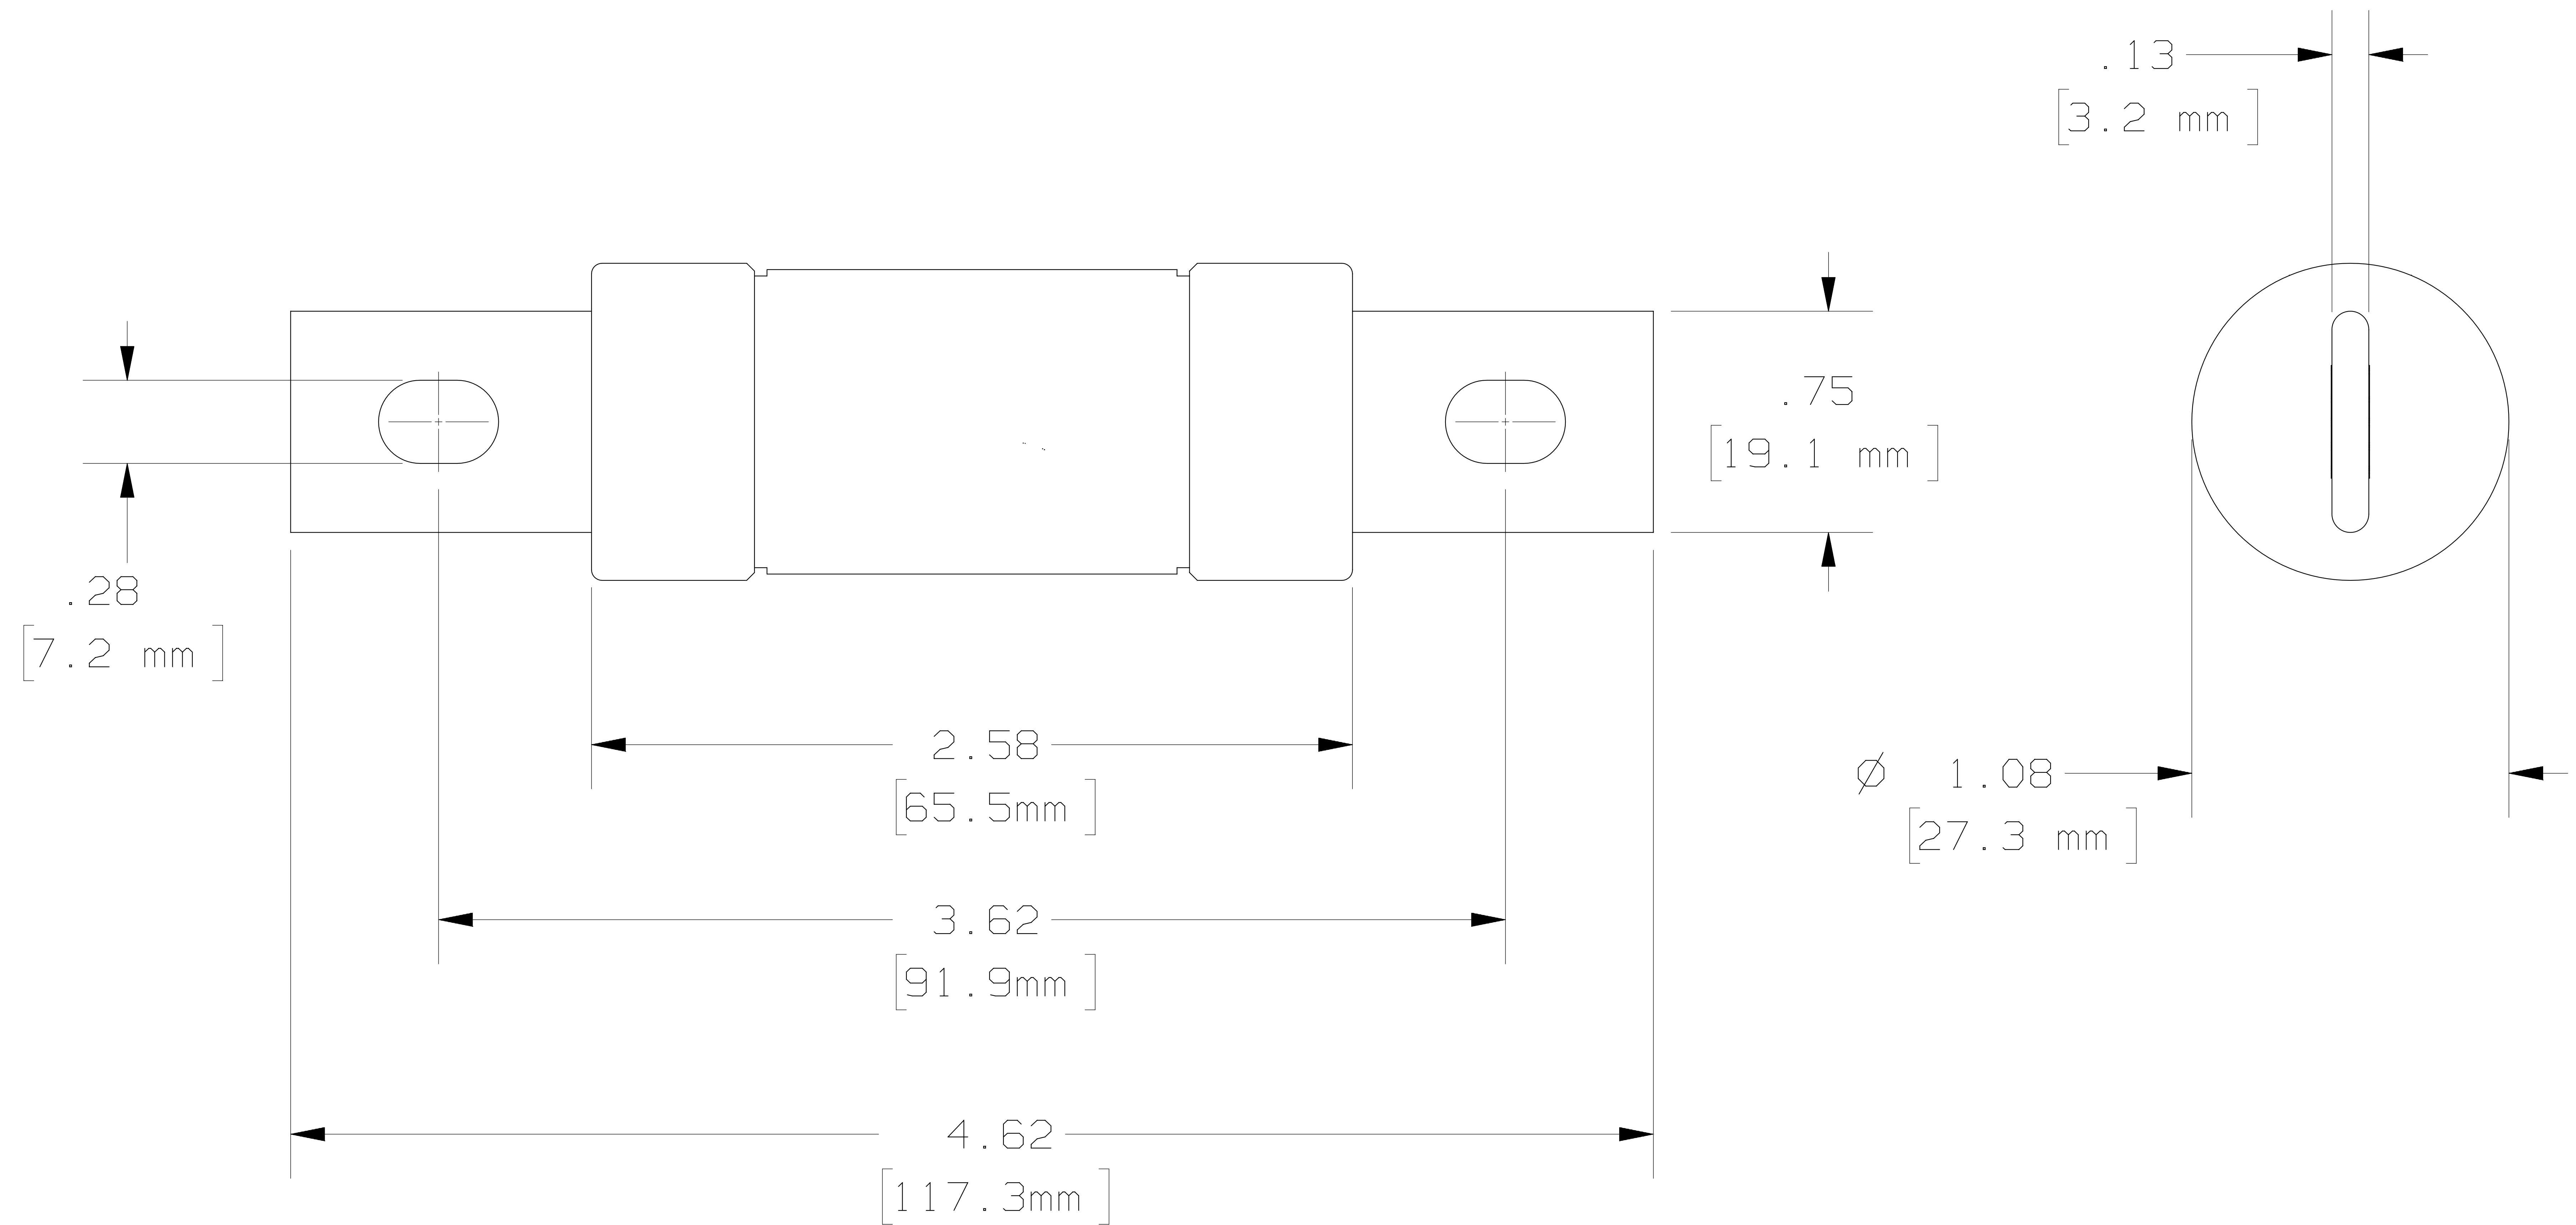

REV	DATE	ECO	DESCRIPTION	BY	CK	APP
-	9-17-02	NA	INITIAL RELEASE	KMH	-	NA

MERSEN USA NEWBURYPORT-MA, LLC
 374 MERRIMAC STREET
 NEWBURYPORT, MA 01950

CLASS J

HIGH SPEED

HSJ(70-100)

70A-100A 600V

OUTLINE DIMENSIONS
 NOT TO BE USED FOR PRODUCTION

700886

PRODUCT MANAGER

DESIGN ENGINEER

SIGN:

SIGN:

DATE:

DATE: