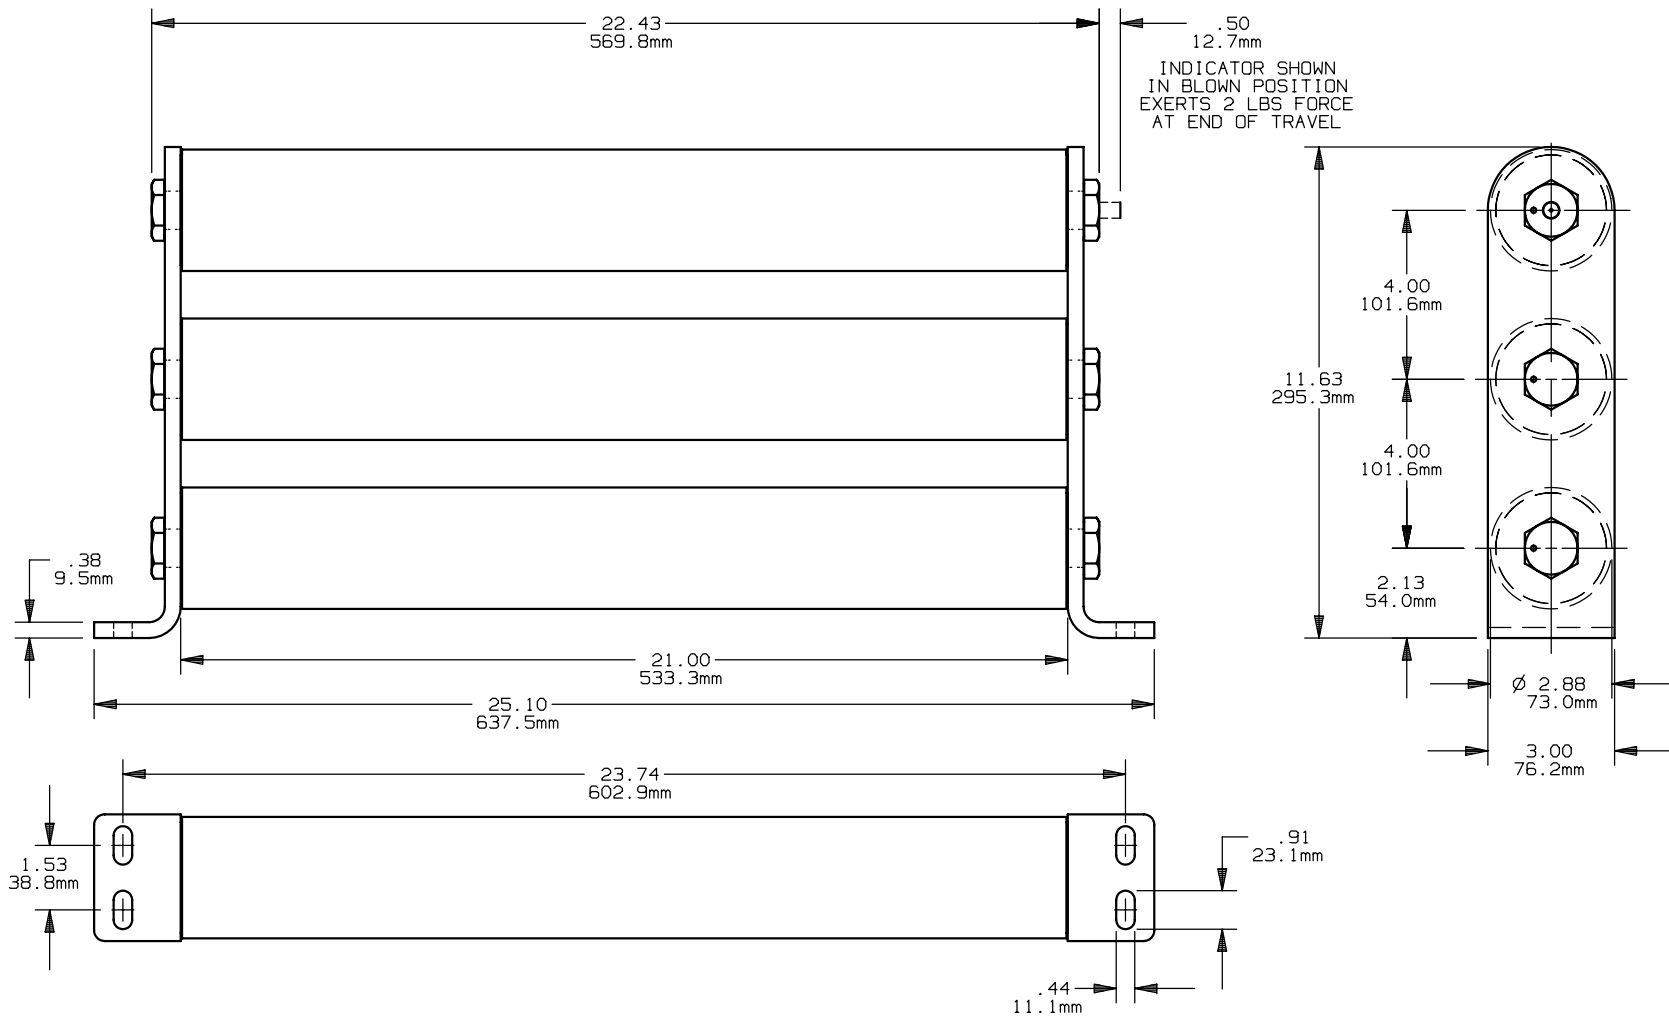

REV	DATE	ECO	DESCRIPTION	BY	CK	APP
-	4-28-06	NA	INITIAL RELEASE	LDB	NA	NA

	MERSEN USA NEWBURYPORT-MA, LLC 374 MERRIMAC STREET NEWBURYPORT, MA 01950
	PRODUCT MANAGER DESIGN ENGINEER
SIGN: DATE:	SIGN: DATE:

A155B3DOR0-(18,24)X
MEDIUM VOLTAGE R RATED
18X-24X 15.5kV

OUTLINE DIMENSIONS
NOT TO BE USED FOR PRODUCTION

701123