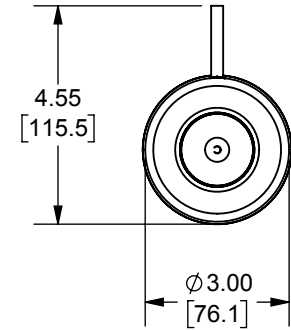

REV.	DATE	ECO	DESCRIPTION	BY	CK	APP
-	5/31/19	N/A	INITIAL RELEASE		N/A	N/A

DIMENSIONS IN [ ] ARE MILLIMETERS

MERSEN USA NEWBURYPORT-MA, LLC
374 MERRIMAC STREET
NEWBURYPORT, MA 01950

PRODUCT MANAGER

SIGN:

DATE:

DESIGN ENGINEER

SIGN:

DATE:

MEDIUM VOLTAGE
R-RATED TYPE HE
A051F1DHR0-(2R THRU 12R)
2R - 12R 5.08kV

OUTLINE DIMENSIONS
NOT TO BE USED FOR
PRODUCTION

702253