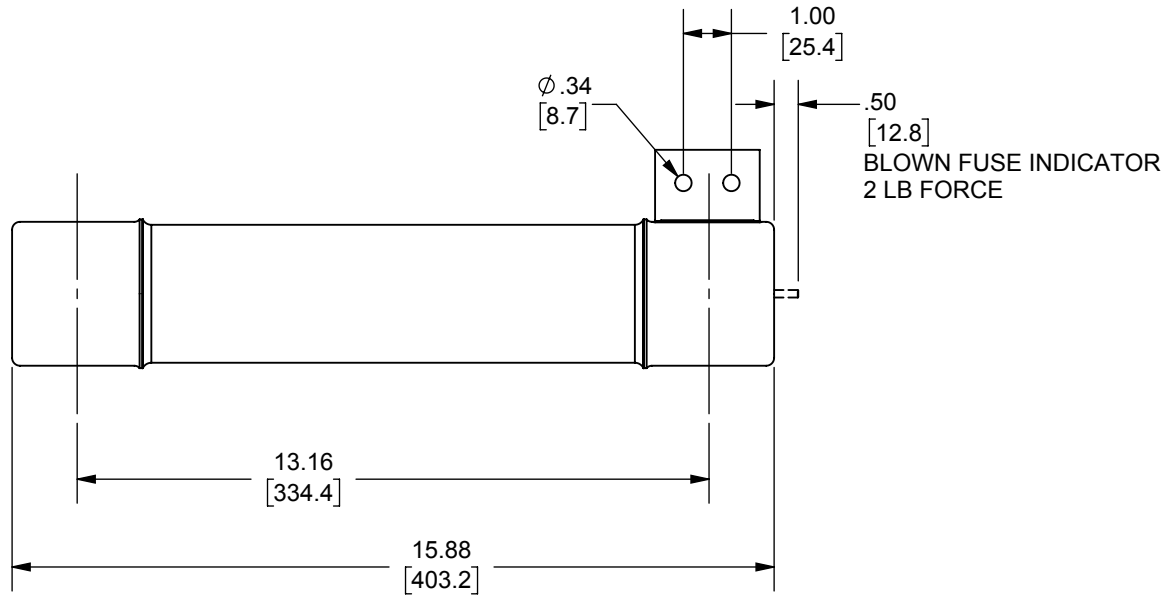

REV.	DATE	ECO	DESCRIPTION	BY	CK	APP
-	5/31/19	N/A	INITIAL RELEASE		N/A	N/A

DIMENSIONS IN [ ] ARE MILLIMETERS

MERSEN USA NEWBURYPORT-MA, LLC
374 MERRIMAC STREET
NEWBURYPORT, MA 01950

PRODUCT MANAGER

SIGN:

DATE:

DESIGN ENGINEER

SIGN:

DATE:

MEDIUM VOLTAGE
R-RATED TYPE HE
A051F1DHR0-(2R THRU 12R)
2R - 12R 5.08kV

OUTLINE DIMENSIONS
NOT TO BE USED FOR
PRODUCTION

702253