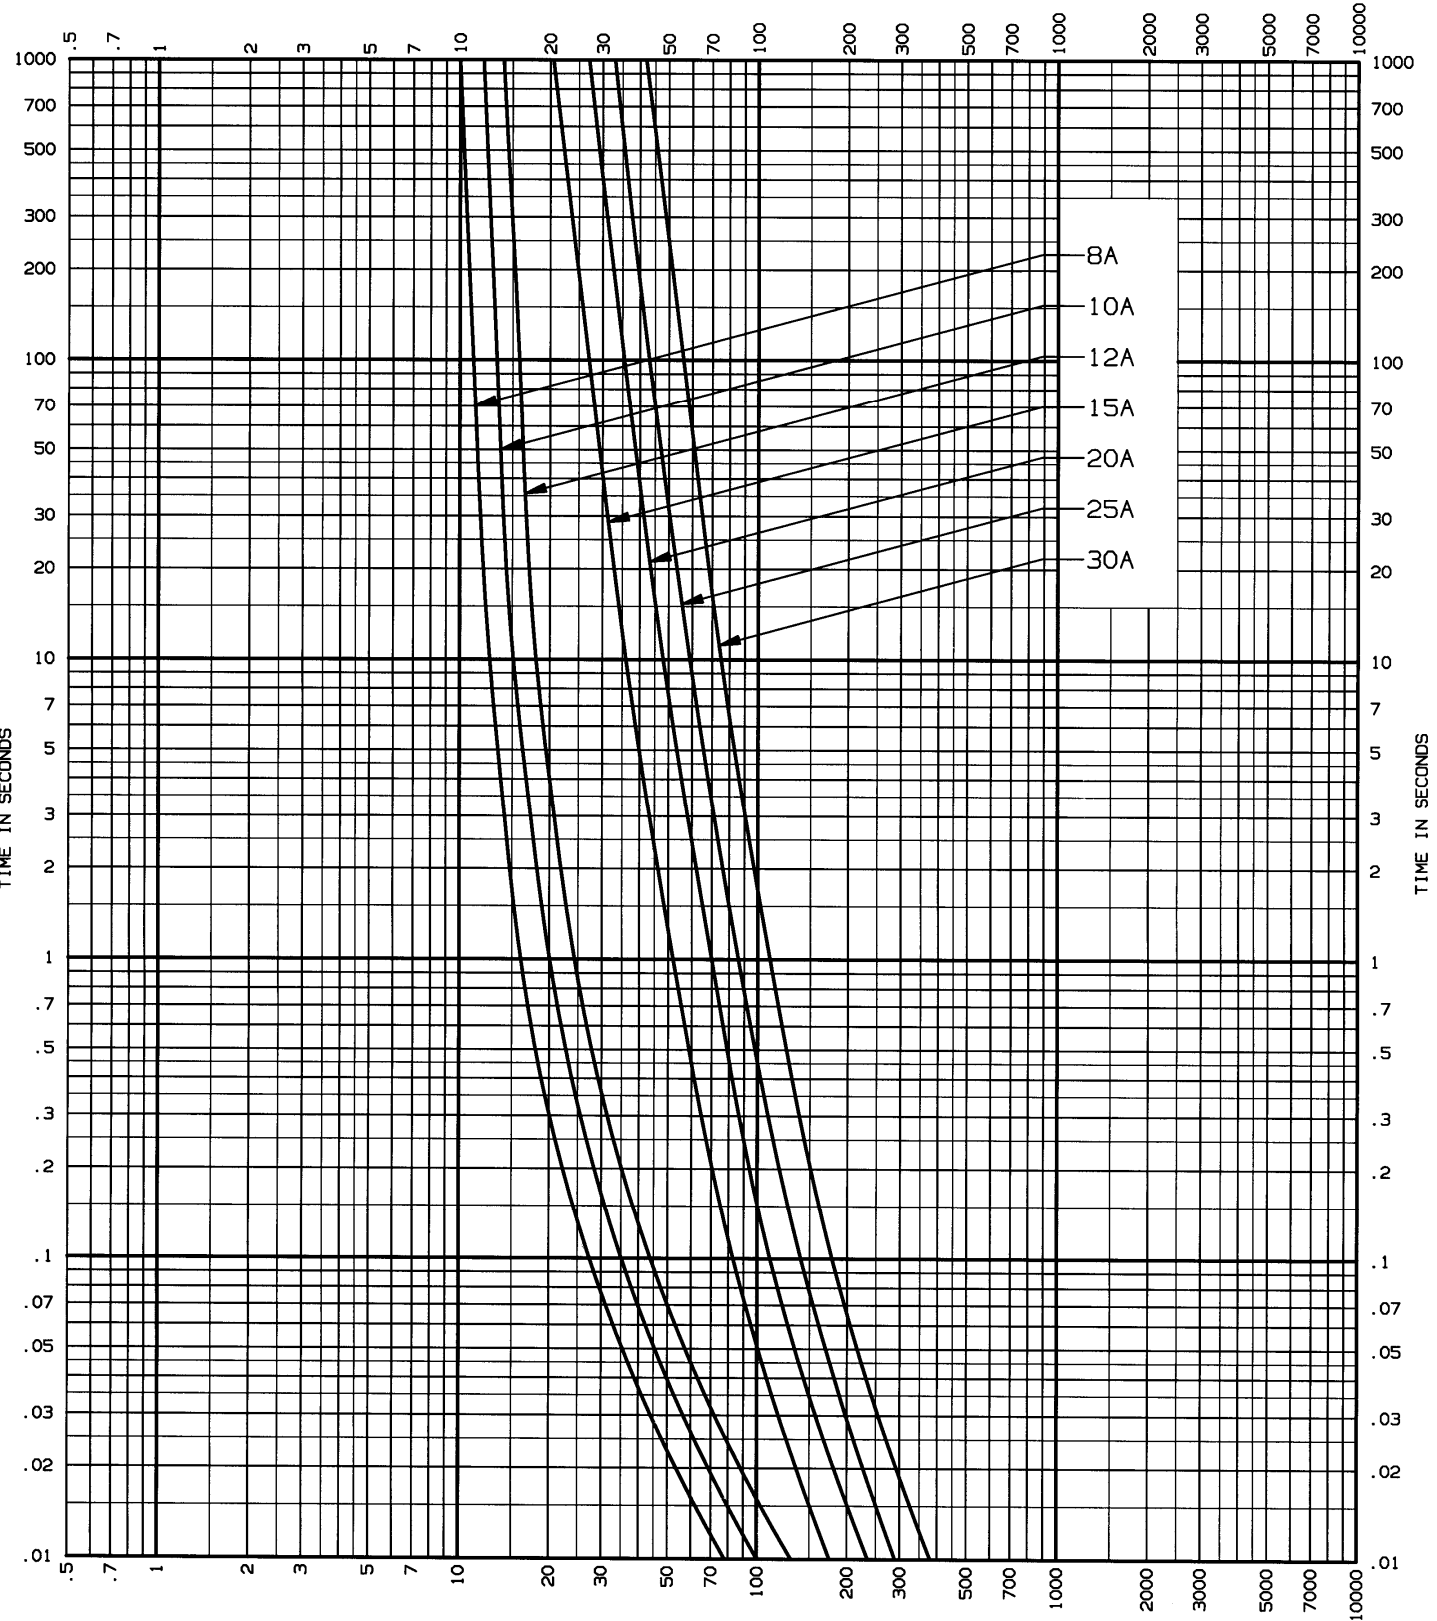

FORM 600 MIDGET AMP TRAP FUSE
MELTING TIME CURRENT DATA
8-30 AMPS 600VAC 100KA
CAT. NO. ATMR(AMP RATING)
GOULD SHAWMUT
NEWBURYPORT, MA 01950

107086

INIT REL
17MAR95

CURRENT IN AMPERES

CURRENT IN AMPERES

TIME IN SECONDS

TIME IN SECONDS