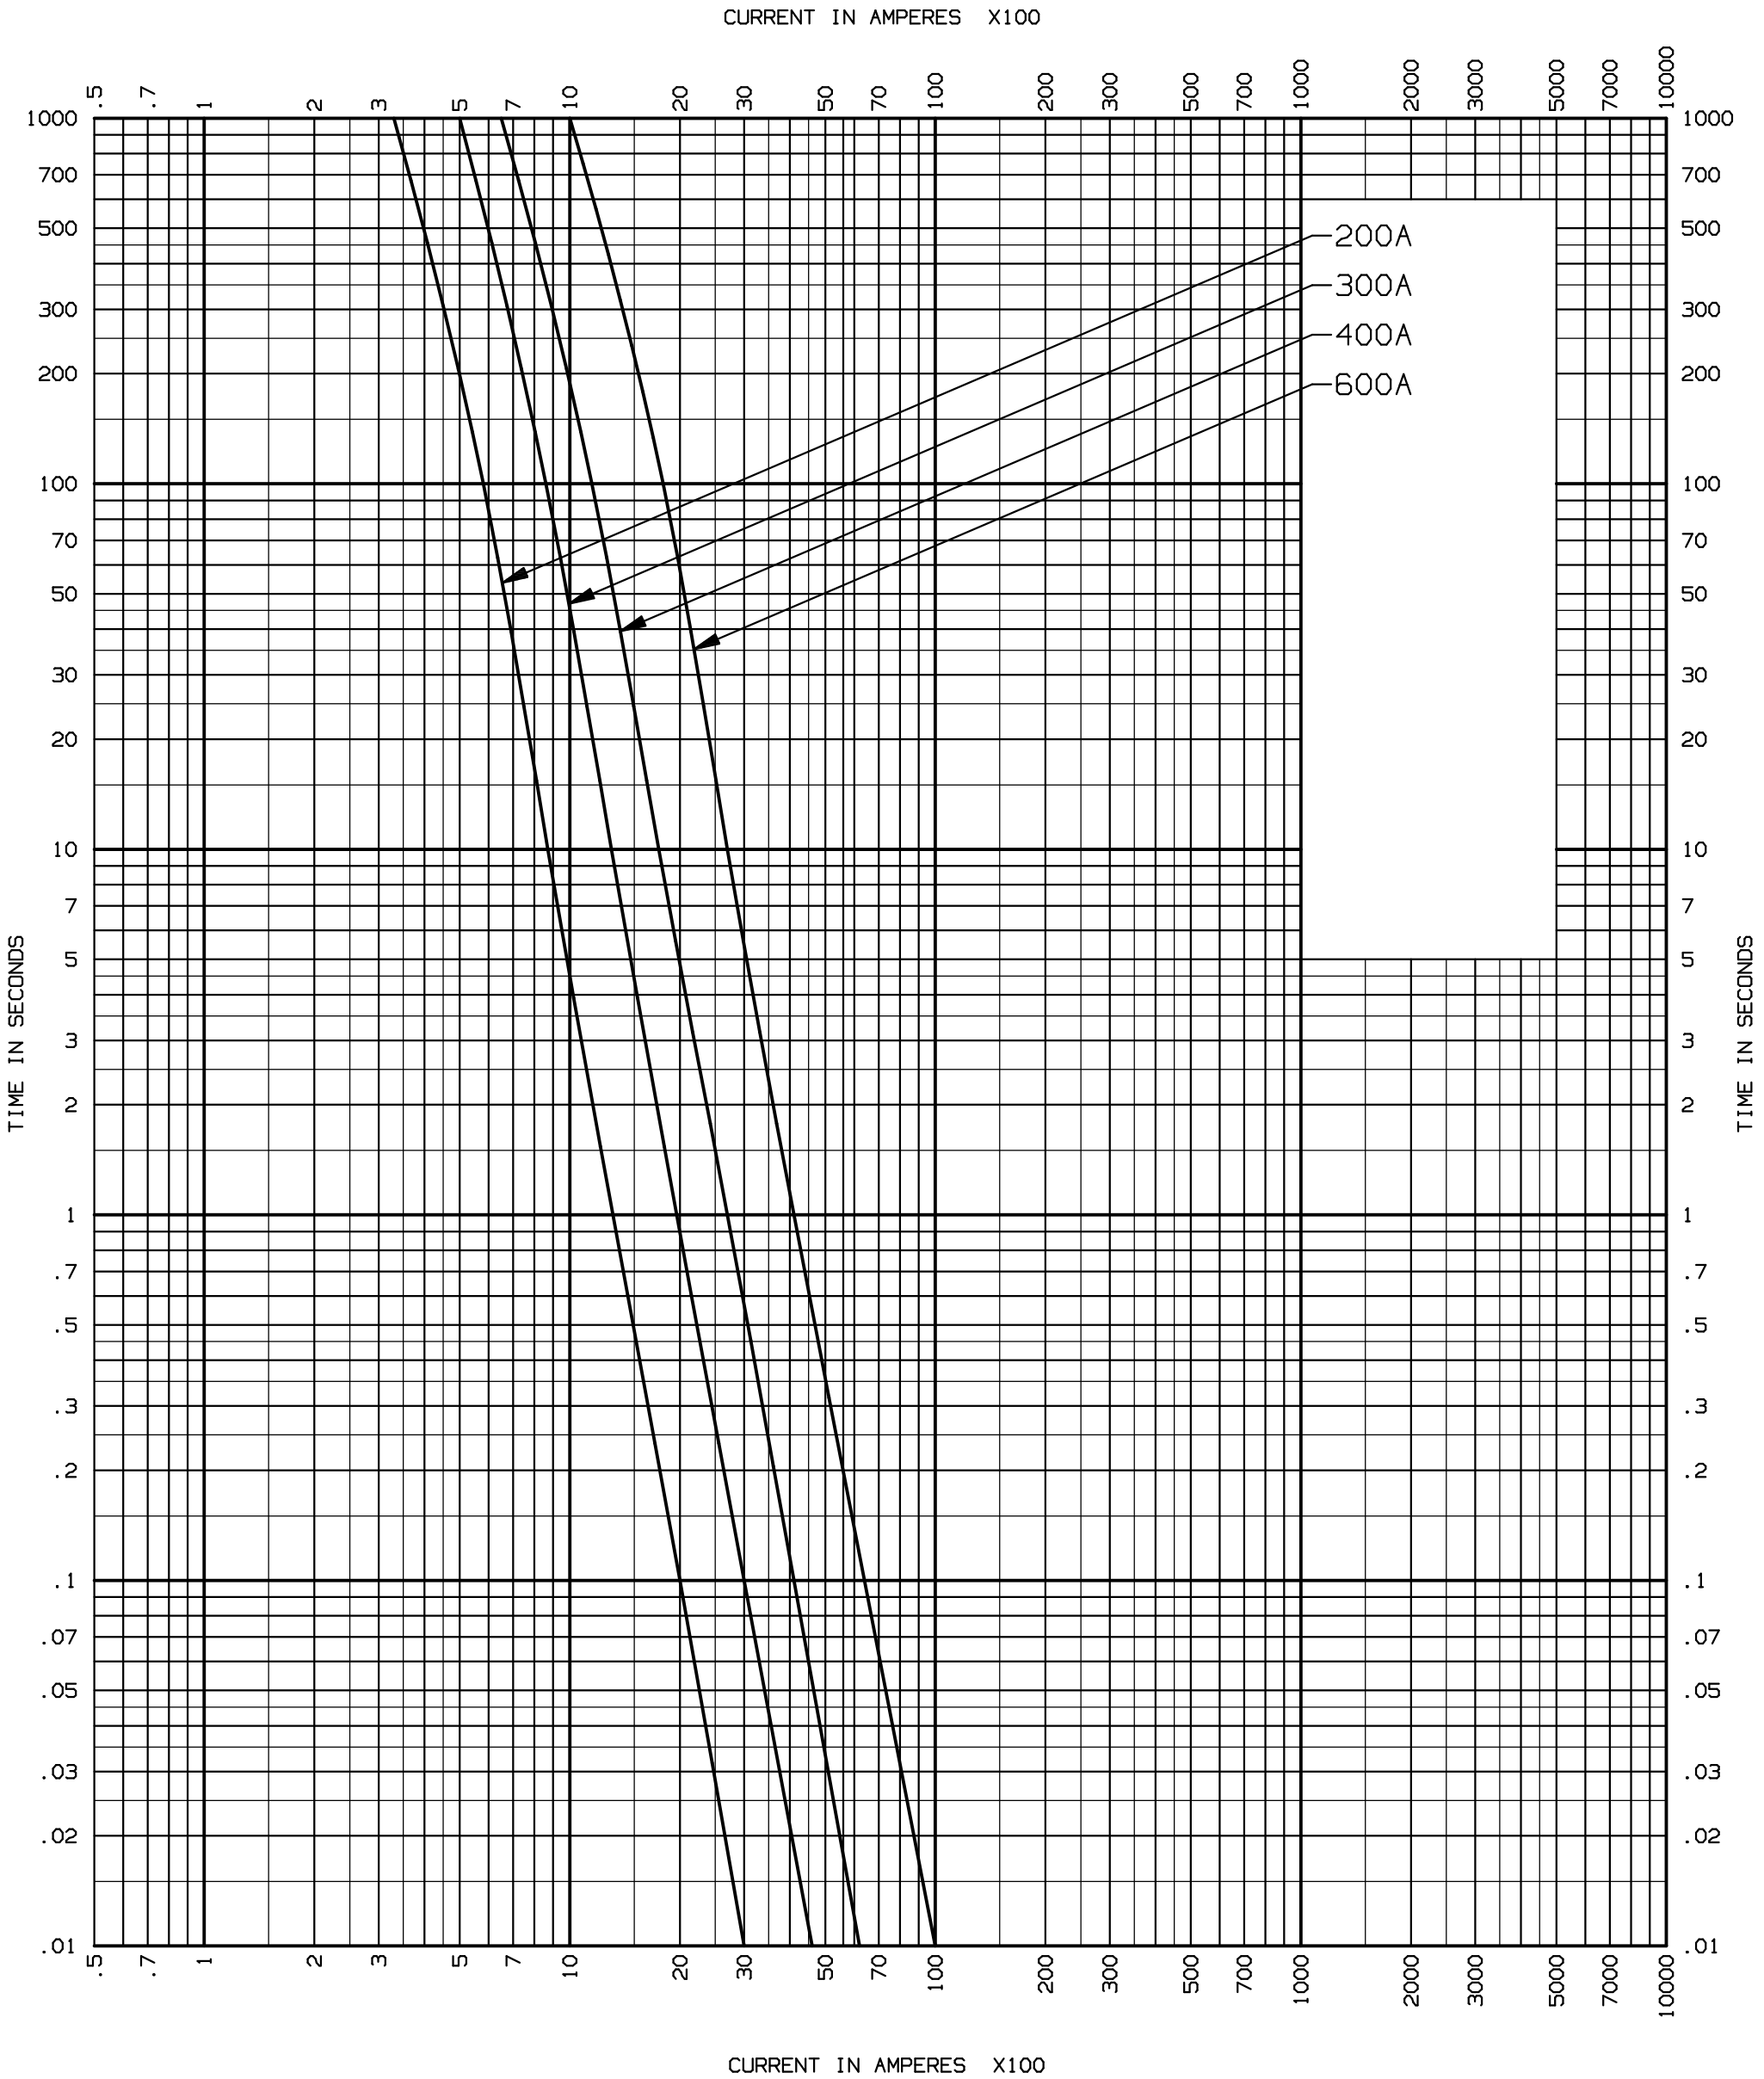

CLASS L FORM 480 AMP-TRAP FUSE
 CAT. NO. A4BY(AMP RATING), & -TI
 200-600 AMPS 600 VOLT
 MELTING TIME CURRENT DATA

FERRAZ SHAWMUT
 NEWBURYPORT, MA 01950

720823

CONTROL NO: 1051
 FOLDER: 2A
 REV: -
 DATE: 3-9-07