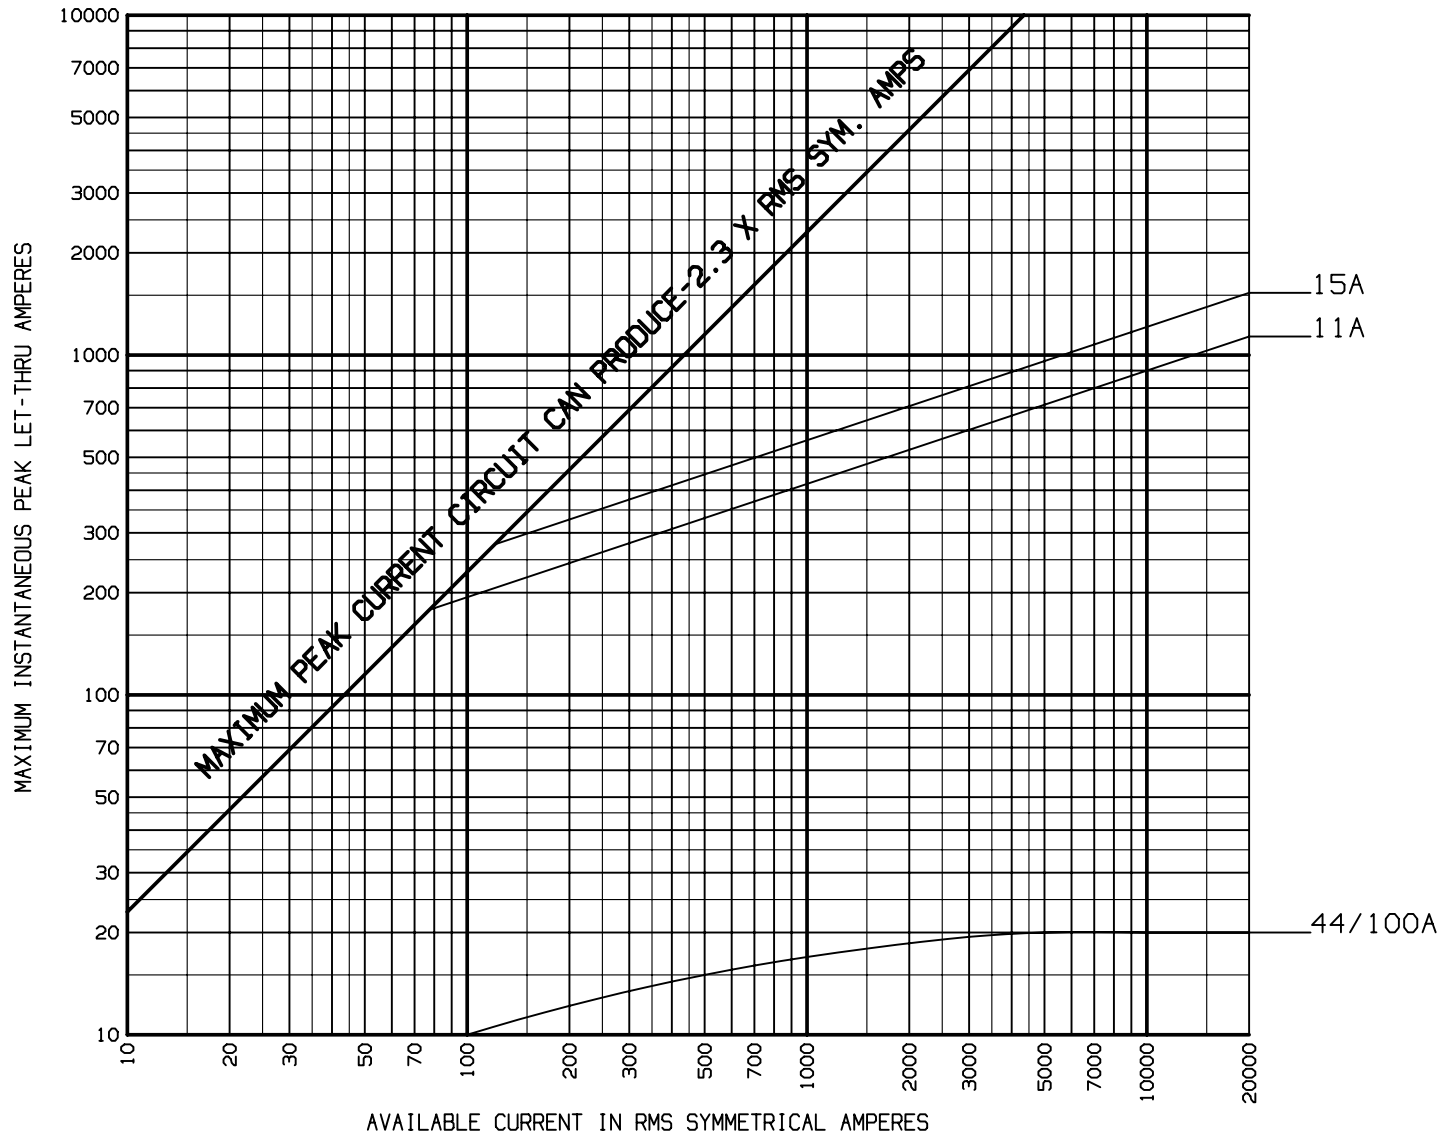

MISCELLANEOUS MIDGET FUSE
CAT. NO. FSM(AMP RATING)
44/100, 11, & 15 AMPS 1000VAC 20KA I.R.

PEAK LET THRU CURRENT DATA

FERRAZ SHAWMUT
NEWBURYPORT, MA 01950

720474

CONTROL NO.: 312
REV. -
11/4/02