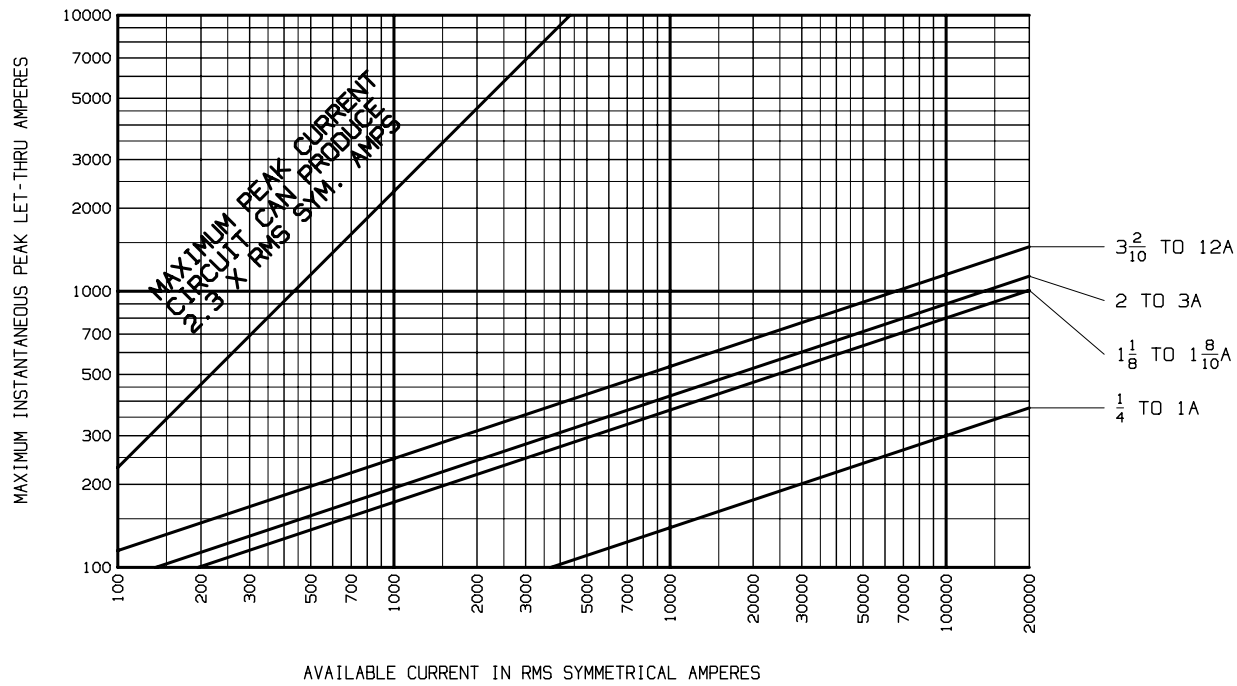

TIME DELAY CC FUSE

CAT. No. ATQR(AMP RATING)

1/4-12AMPS 600V

PEAK LET-THRU CURVE

FERRAZ SHAWMUT

NEWBURYPORT, MA 01950

106038

CONTROL NO: 605
REV. B