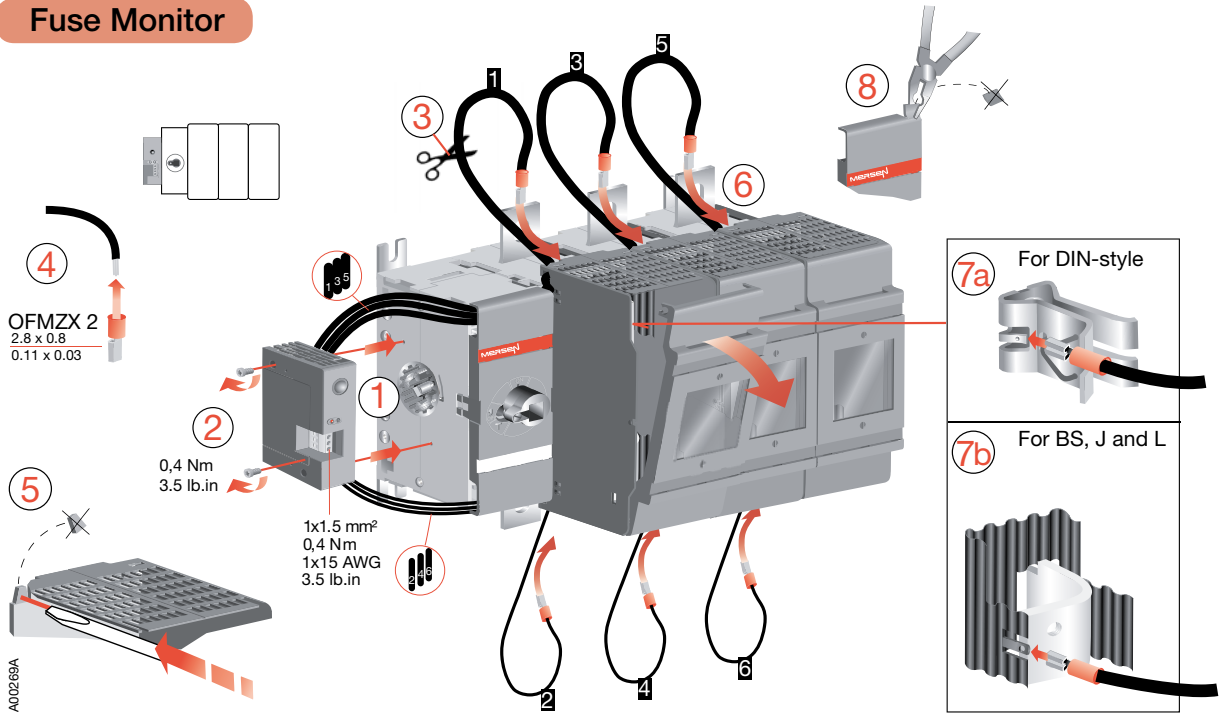

M600-800x Fused

Fuse Monitor

Locking Mechanism