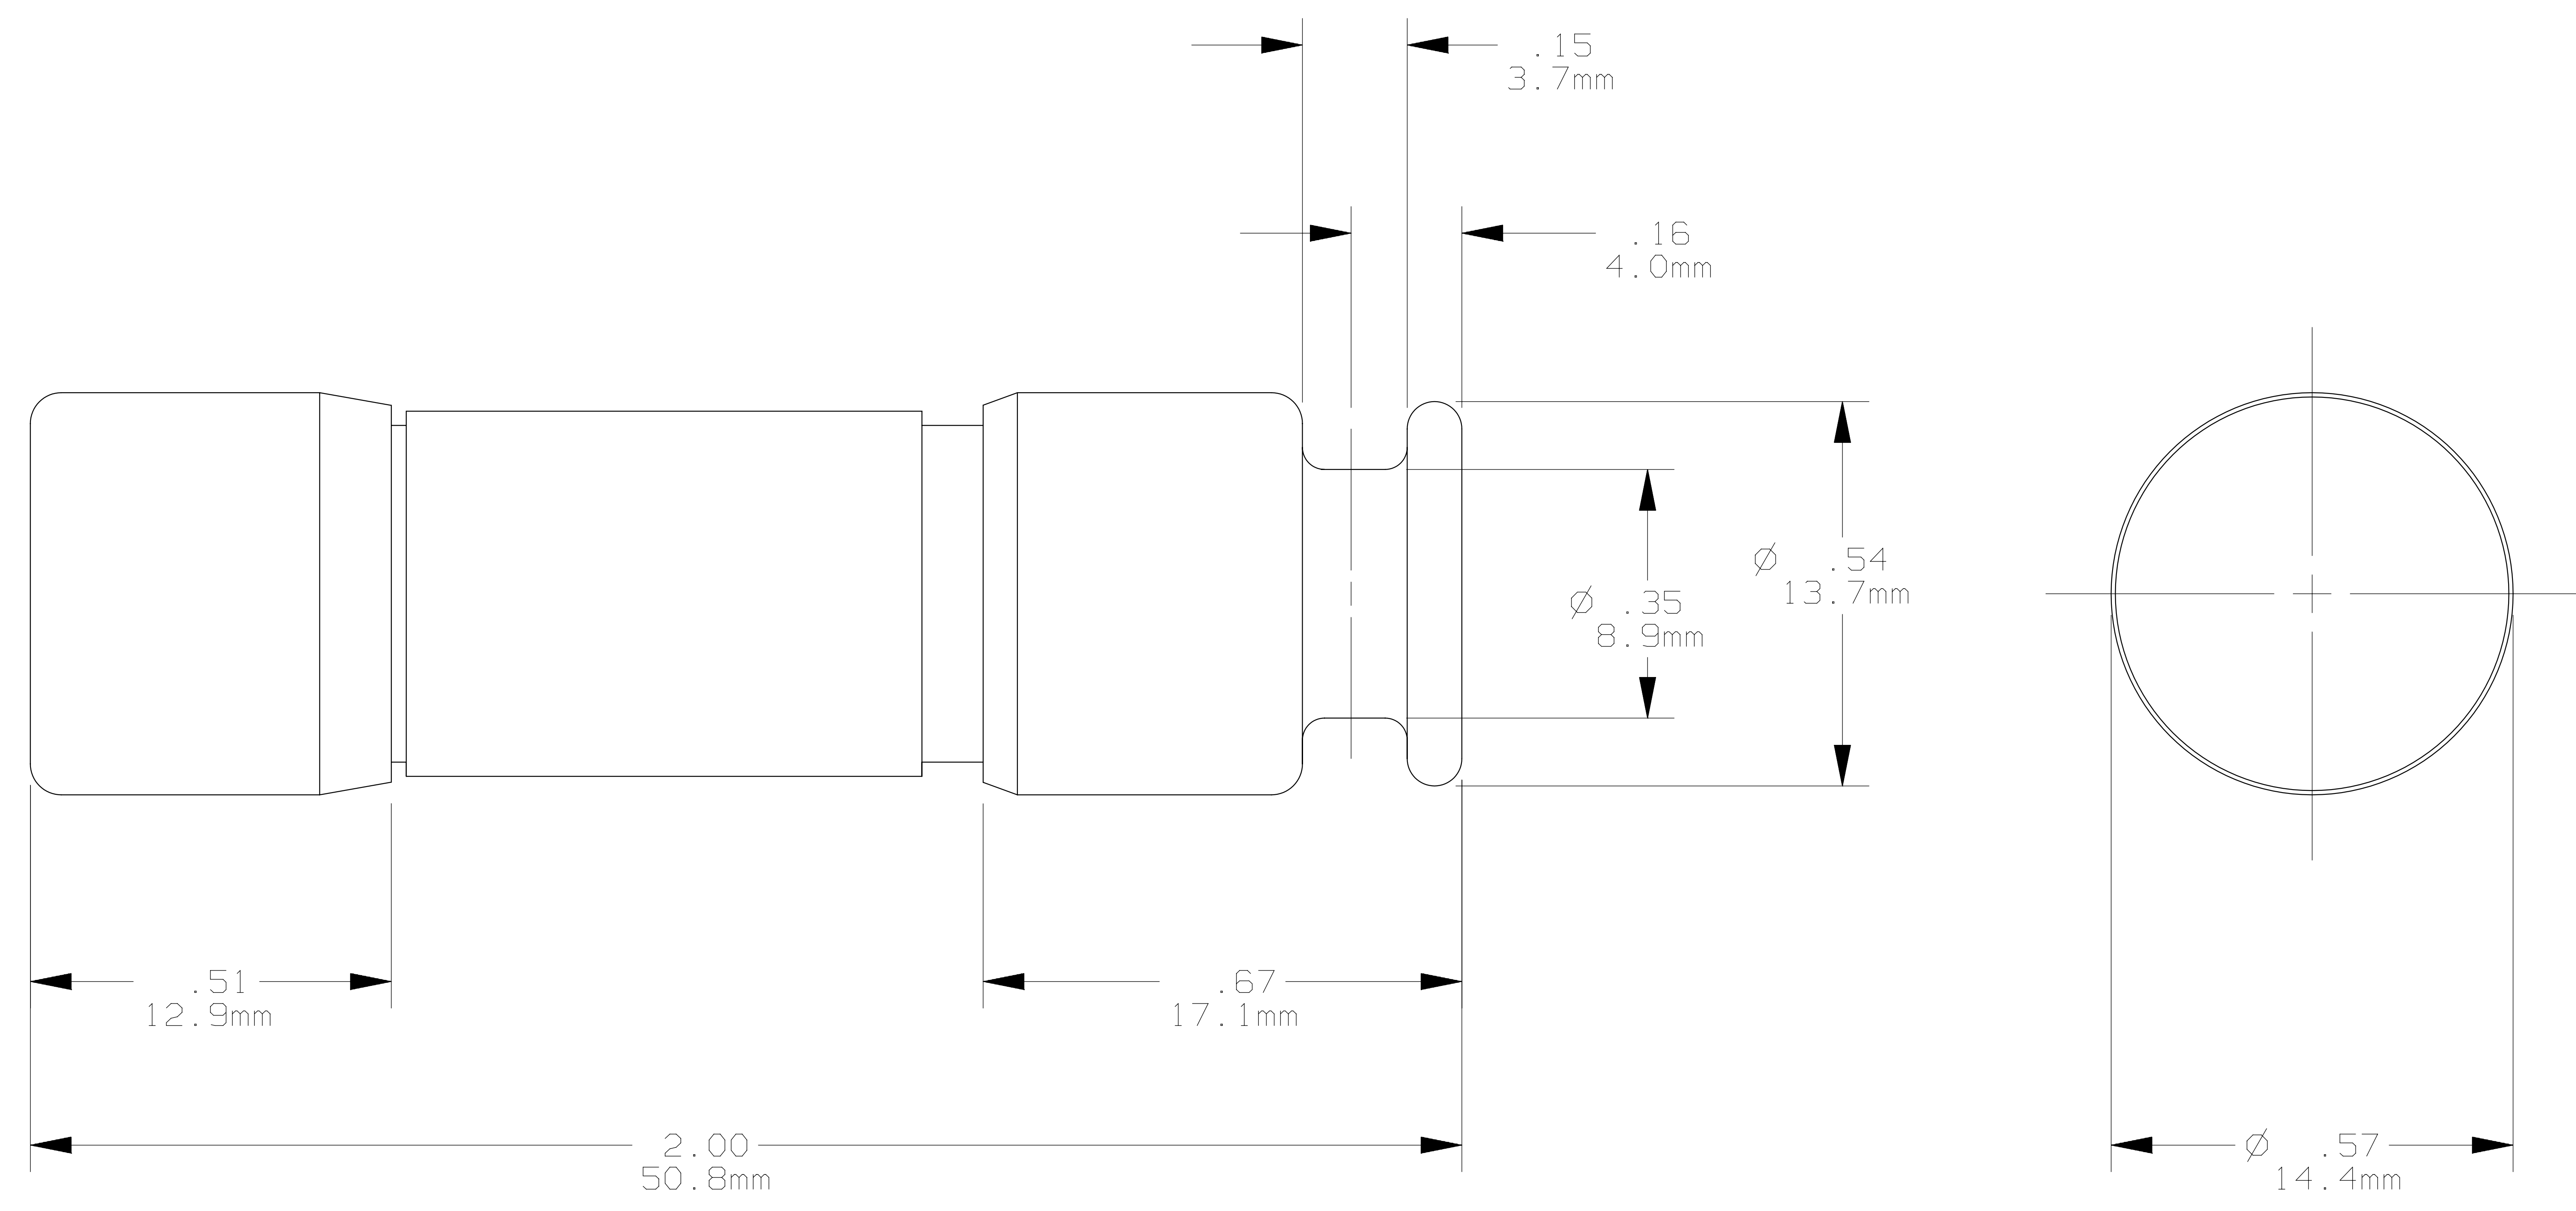

REV	DATE	ECO	DESCRIPTION	BY	CK	APP
F	3-29-06	NA	REDRAWN-WAS ON 16887 REV E REMOVED A2K(35-60)R & A6K(1-60)R	LDB	NA	NA

MERSEN USA NEWBURYPORT-MA, LLC
374 MERRIMAC STREET
NEWBURYPORT, MA 01950

A2K(1-30)R

OUTLINE DIMENSIONS
NOT TO BE USED FOR PRODUCTION

CLASS RK1

16887

1-30A 250V

PRODUCT MANAGER
SIGN:
DATE:

DESIGN ENGINEER
SIGN:
DATE: