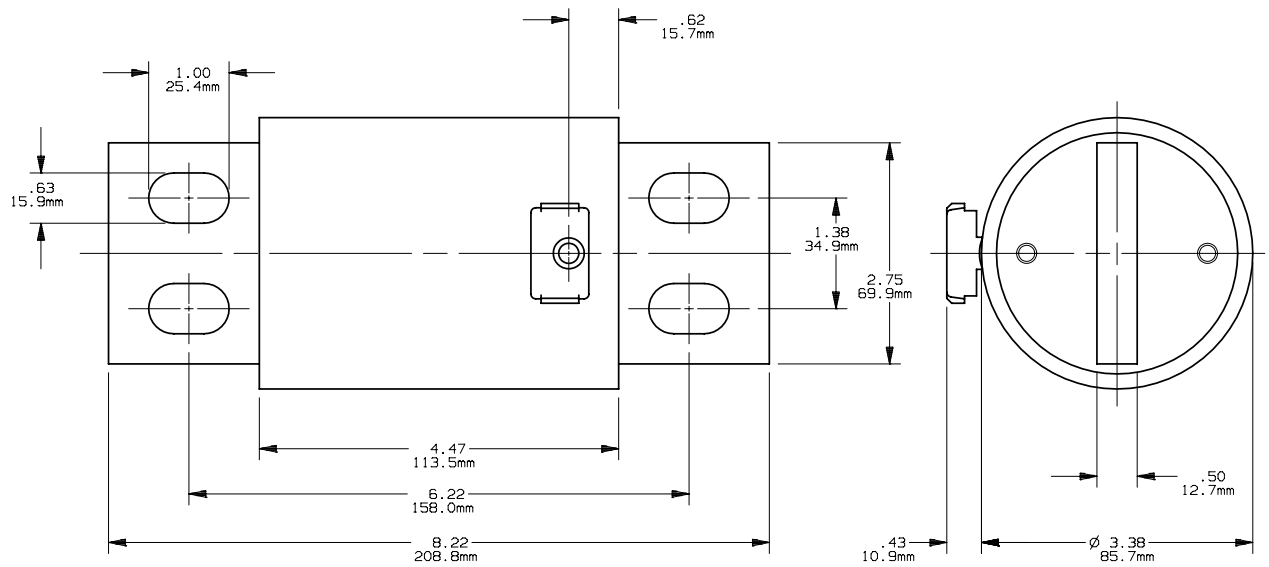

REV	DATE	ECO	DESCRIPTION	BY	CK	APP
-	6-7-06	NA	INITIAL RELEASE	LDB	NA	NA

MERSEN USA NEWBURYPORT-MA, LLC
374 MERRIMAC STREET
NEWBURYPORT, MA 01950

A100P1000-4TA

FORM 101

1000A 1000V

OUTLINE DIMENSIONS
NOT TO BE USED FOR PRODUCTION

701304

PRODUCT MANAGER

DESIGN ENGINEER

SIGN:

SIGN:

DATE:

DATE: