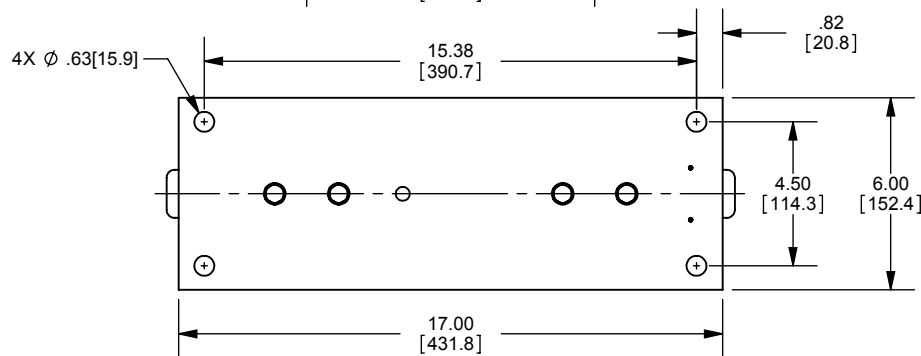

REV.	DATE	ECO	DESCRIPTION	BY	CK	APP
-	5/2/11	N/A	INITIAL RELEASE	RB	N/A	N/A

DIMENSIONS IN [] ARE MILLIMETERS

MERSEN USA NEWBURYPORT-MA, LLC
374 MERRIMAC STREET
NEWBURYPORT, MA 01950

9F61ABG101
FUSE SUPPORT
EK-1B
8.25kV MAX 95kV BIL

OUTLINE DIMENSIONS
NOT TO BE USED FOR PRODUCTION

701694

PRODUCT MANAGER

DESIGN ENGINEER

SIGN:

SIGN:

DATE:

DATE: