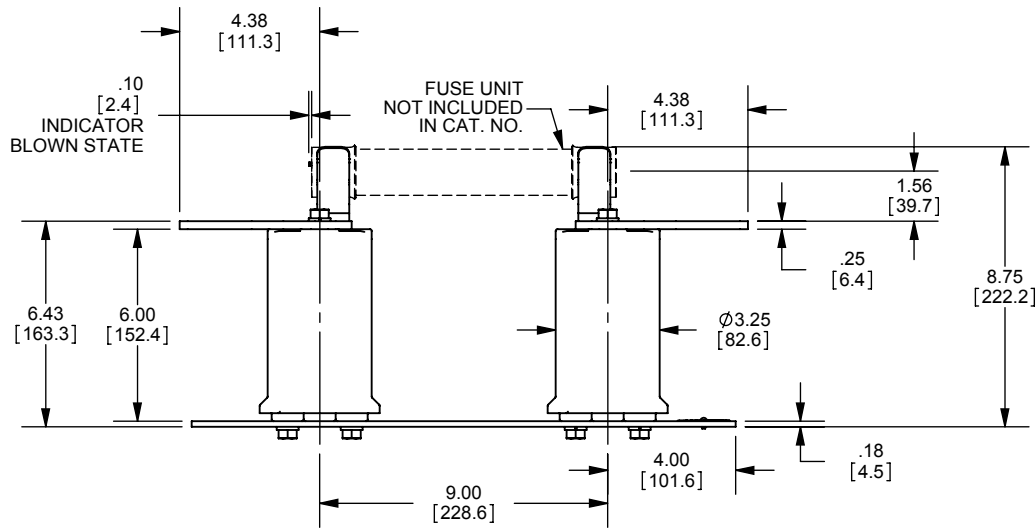

REV.	DATE	ECO	DESCRIPTION	BY	CK	APP
-	5/2/11	N/A	INITIAL RELEASE	RB	N/A	N/A

DIMENSIONS IN [] ARE MILLIMETERS

MERSEN USA NEWBURYPORT-MA, LLC
374 MERRIMAC STREET
NEWBURYPORT, MA 01950

9F61ABG101
FUSE SUPPORT
EK-1B
8.25kV MAX 95kV BIL

OUTLINE DIMENSIONS
NOT TO BE USED FOR PRODUCTION

701694

PRODUCT MANAGER

DESIGN ENGINEER

SIGN:

SIGN:

DATE:

DATE: