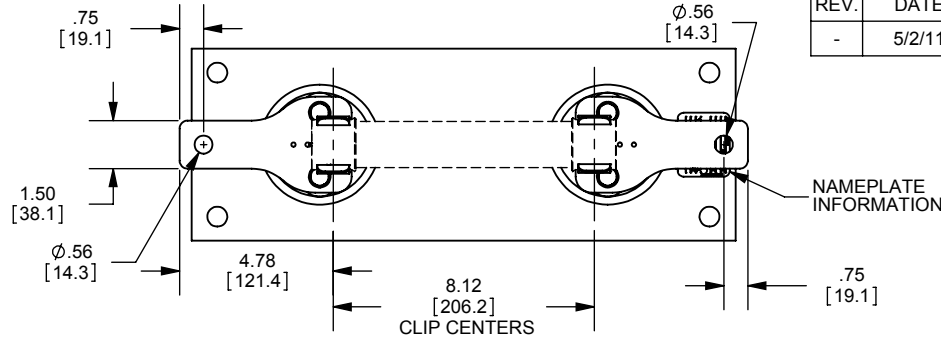

REV.	DATE	ECO	DESCRIPTION	BY	CK	APP
-	5/2/11	N/A	INITIAL RELEASE	RB	N/A	N/A

DIMENSIONS IN [] ARE MILLIMETERS

MERSEN USA NEWBURYPORT-MA, LLC
374 MERRIMAC STREET
NEWBURYPORT, MA 01950

9F61ABG101
FUSE SUPPORT
EK-1B
8.25kV MAX 95kV BIL

OUTLINE DIMENSIONS
NOT TO BE USED FOR PRODUCTION

701694

PRODUCT MANAGER

DESIGN ENGINEER

SIGN:

SIGN:

DATE:

DATE: