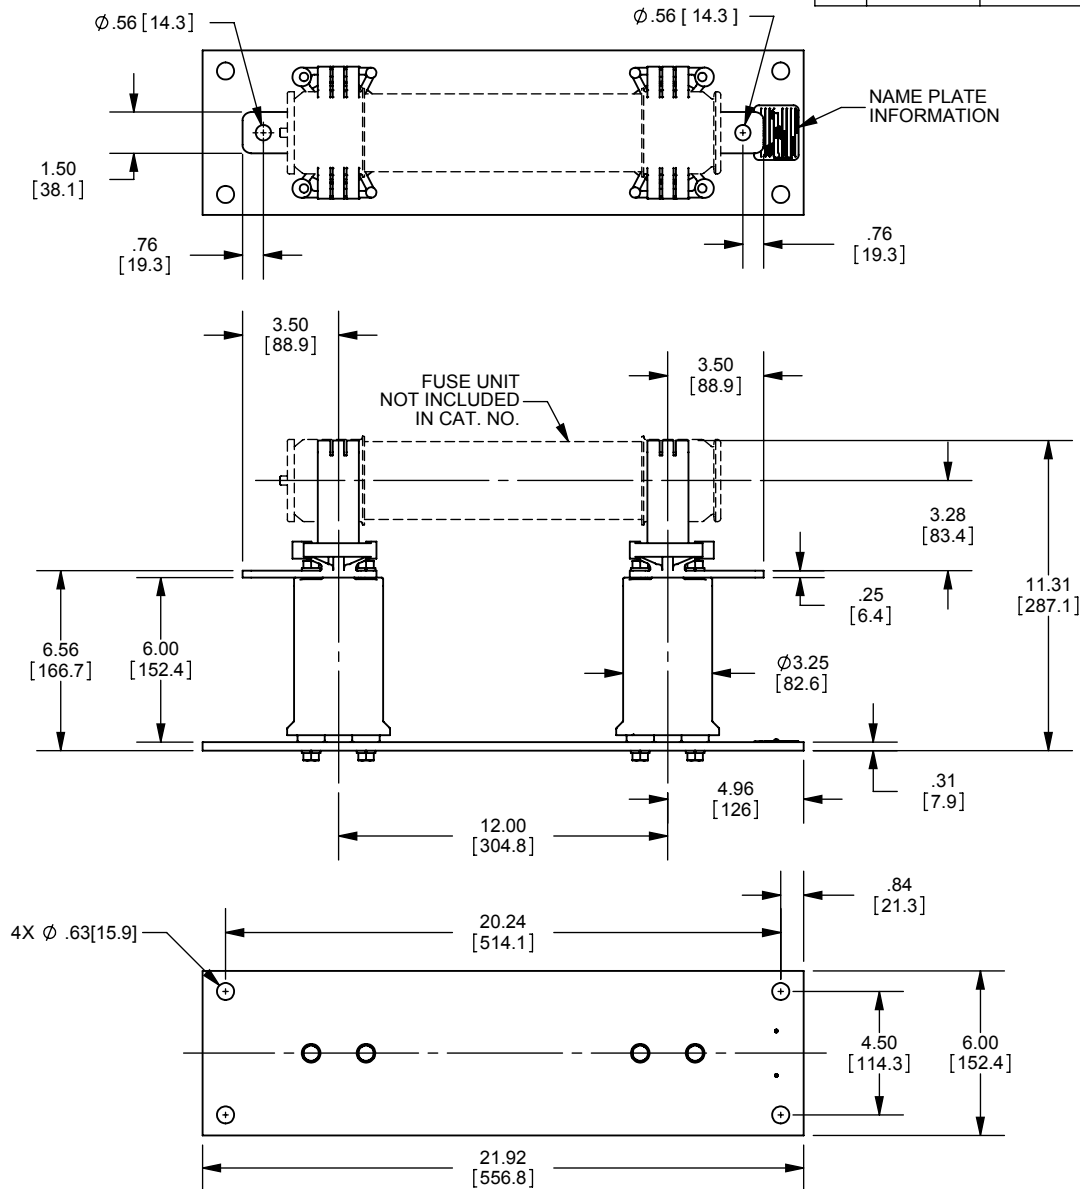

REV.	DATE	ECO	DESCRIPTION	BY	CK	APP
-	4/5/11	N/A	INITIAL RELEASE	RB	N/A	N/A

DIMENSIONS IN [] ARE MILLIMETERS

MERSEN USA NEWBURYPORT-MA, LLC
374 MERRIMAC STREET
NEWBURYPORT, MA 01950

9F61AEG301
FUSE SUPPORT
EK-1D
8.25kV MAX 95kV BIL

OUTLINE DIMENSIONS
NOT TO BE USED FOR PRODUCTION

701566

PRODUCT MANAGER

DESIGN ENGINEER

SIGN:

SIGN:

DATE:

DATE: