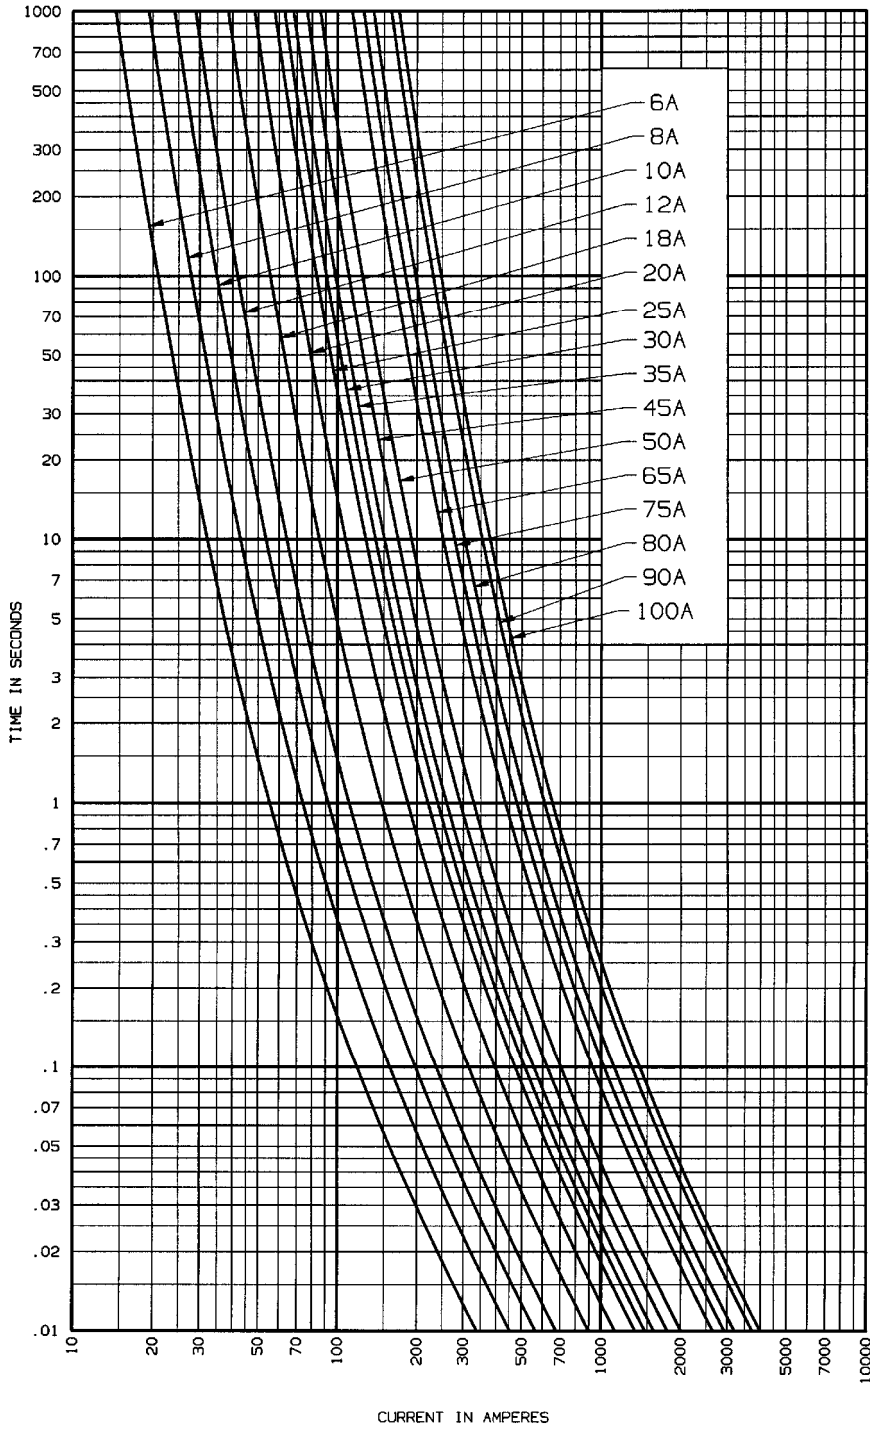

MEDIUM VOLTAGE CAPACITOR FUSE

CAT. No. A430C(AMP RATING)-70,-15,-75
6 -100 AMPS 4.3kVAC

TOTAL CLEARING TIME CURRENT CURVE

FERRAZ SHAWMUT
NEWBURYPORT, MA 01950

720476

CONTROL NO. : 679
FOLDER NO. : 47
REV. : C
10/6/04