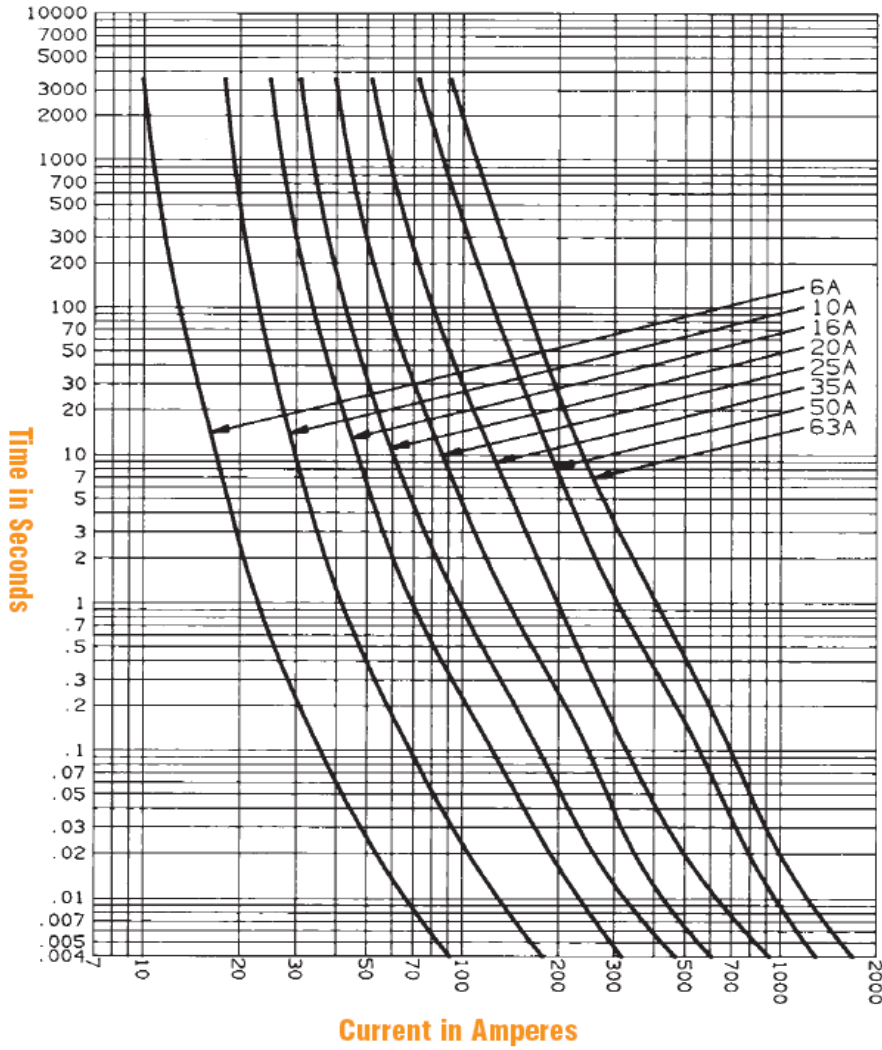

Melting Time - Current Data - 6-63 Amperes

Peak Let-Thru Current Data - 6-63 Amperes

FERRAZ SHAWMUT IS NOW