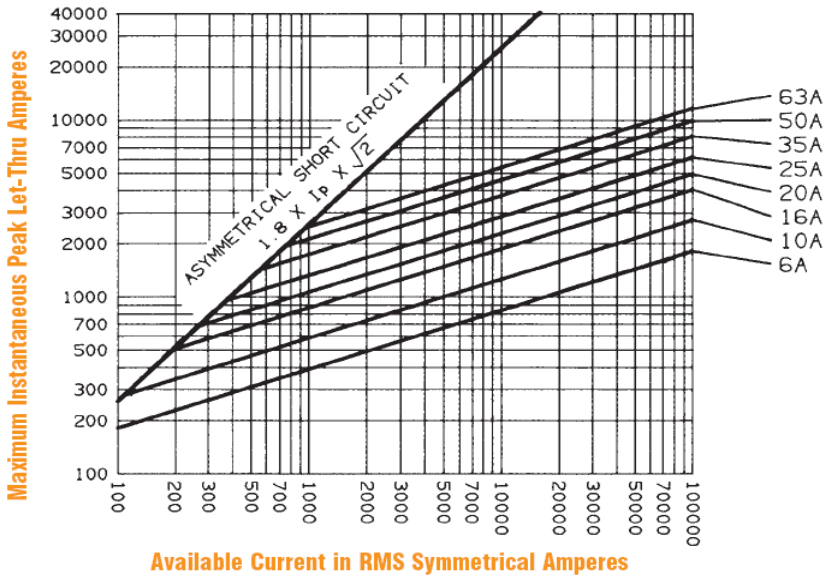

Melting Time - Current Data - 6-63 Amperes

Peak Let-Thru Current Data - 6-63 Amperes

FERRAZ SHAWMUT IS NOW