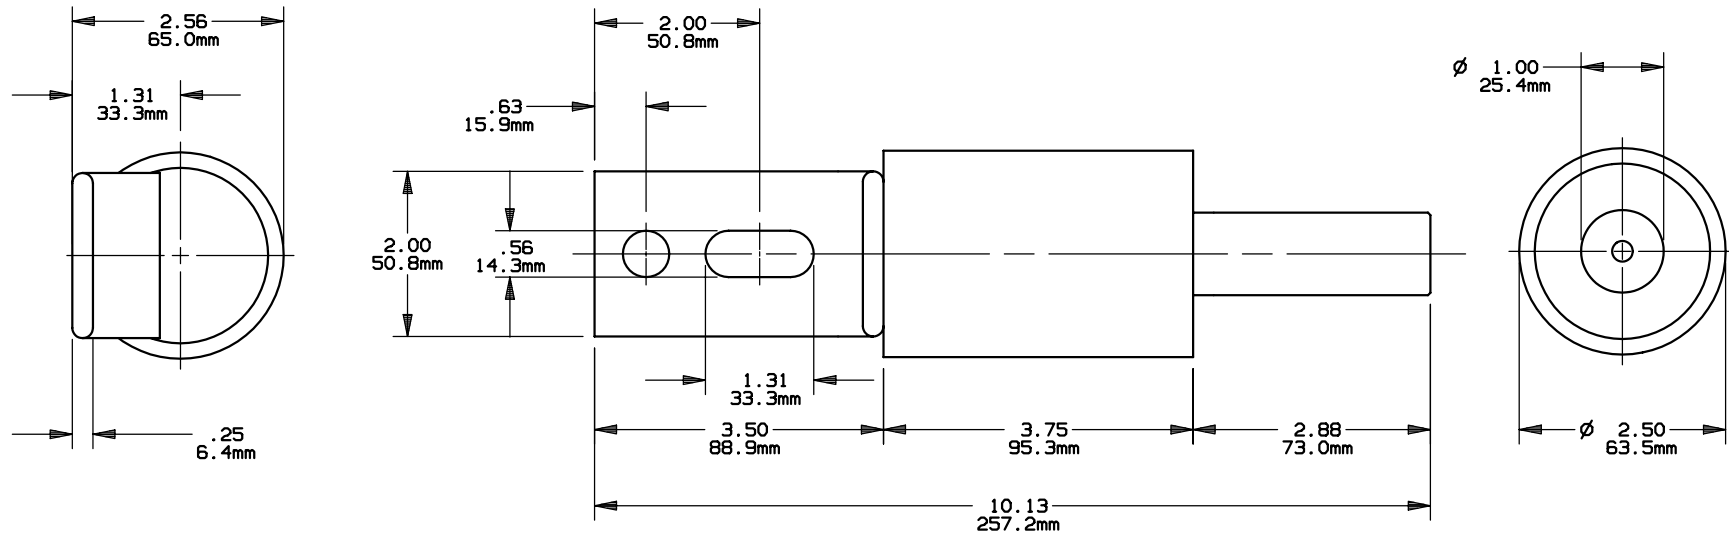

REV	DATE	ECO	DESCRIPTION	BY	CK	APP
-	10/22/07	NA	INITIAL REVISION	JMM	NA	NA

MERSEN USA NEWBURYPORT-MA, LLC
374 MERRIMAC STREET
NEWBURYPORT, MA 01950

PRODUCT MANAGER

DESIGN ENGINEER

SIGN:
DATE:

SIGN:
DATE:

CP750C8
CABLE PROTECTOR
FOR 750 MCM COPPER OR ALUMINUM CABLE

OUTLINE DIMENSIONS
NOT TO BE USED FOR PRODUCTION

701392