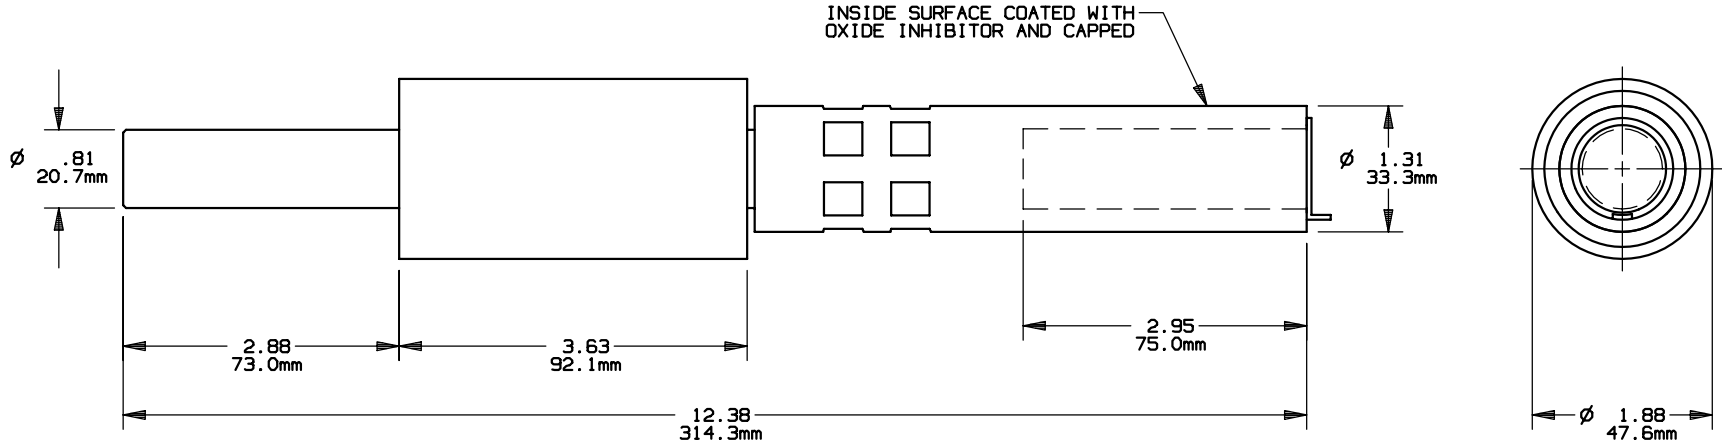

REV	DATE	ECO	DESCRIPTION	BY	CK	APP
-	7-3-07	NA	REDRAWN-WAS ON 17310 REV B	LDB	NA	NA

	MERSEN USA NEWBURYPORT-MA, LLC 374 MERRIMAC STREET NEWBURYPORT, MA 01950
	PRODUCT MANAGER
SIGN: DATE:	DESIGN ENGINEER SIGN: DATE:

CP500A6, CP500A6-HS
CABLE PROTECTOR
FOR 500 MCM ALUMUNUM CABLE

OUTLINE DIMENSIONS
NOT TO BE USED FOR PRODUCTION

701361