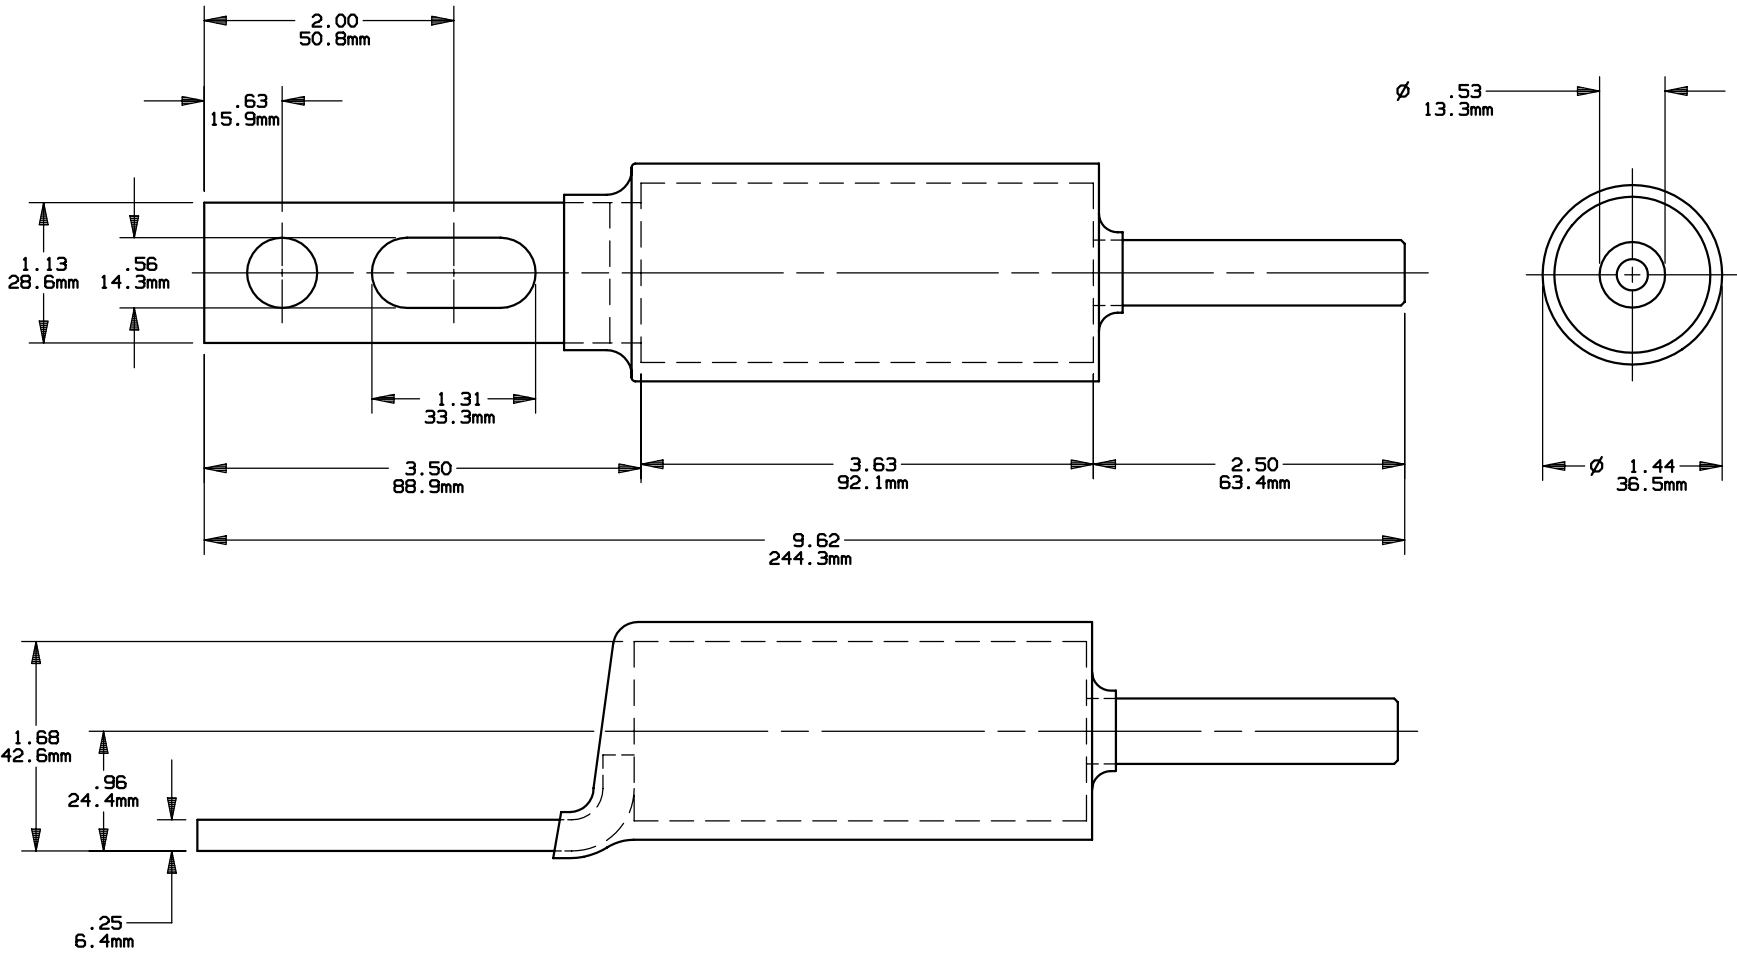

REV	DATE	ECO	DESCRIPTION	BY	CK	APP
-	11/14/07	NA	INITIAL RELEASE	JMM	NA	NA

MERSEN USA NEWBURYPORT-MA, LLC
374 MERRIMAC STREET
NEWBURYPORT, MA 01950

CP4/OC8-HS

OUTLINE DIMENSIONS
NOT TO BE USED FOR PRODUCTION

PRODUCT MANAGER

DESIGN ENGINEER

CABLE PROTECTOR

SIGN:

SIGN:

FOR 4/0 COPPER OR ALUMINUM CABLE

DATE:

DATE:

701404