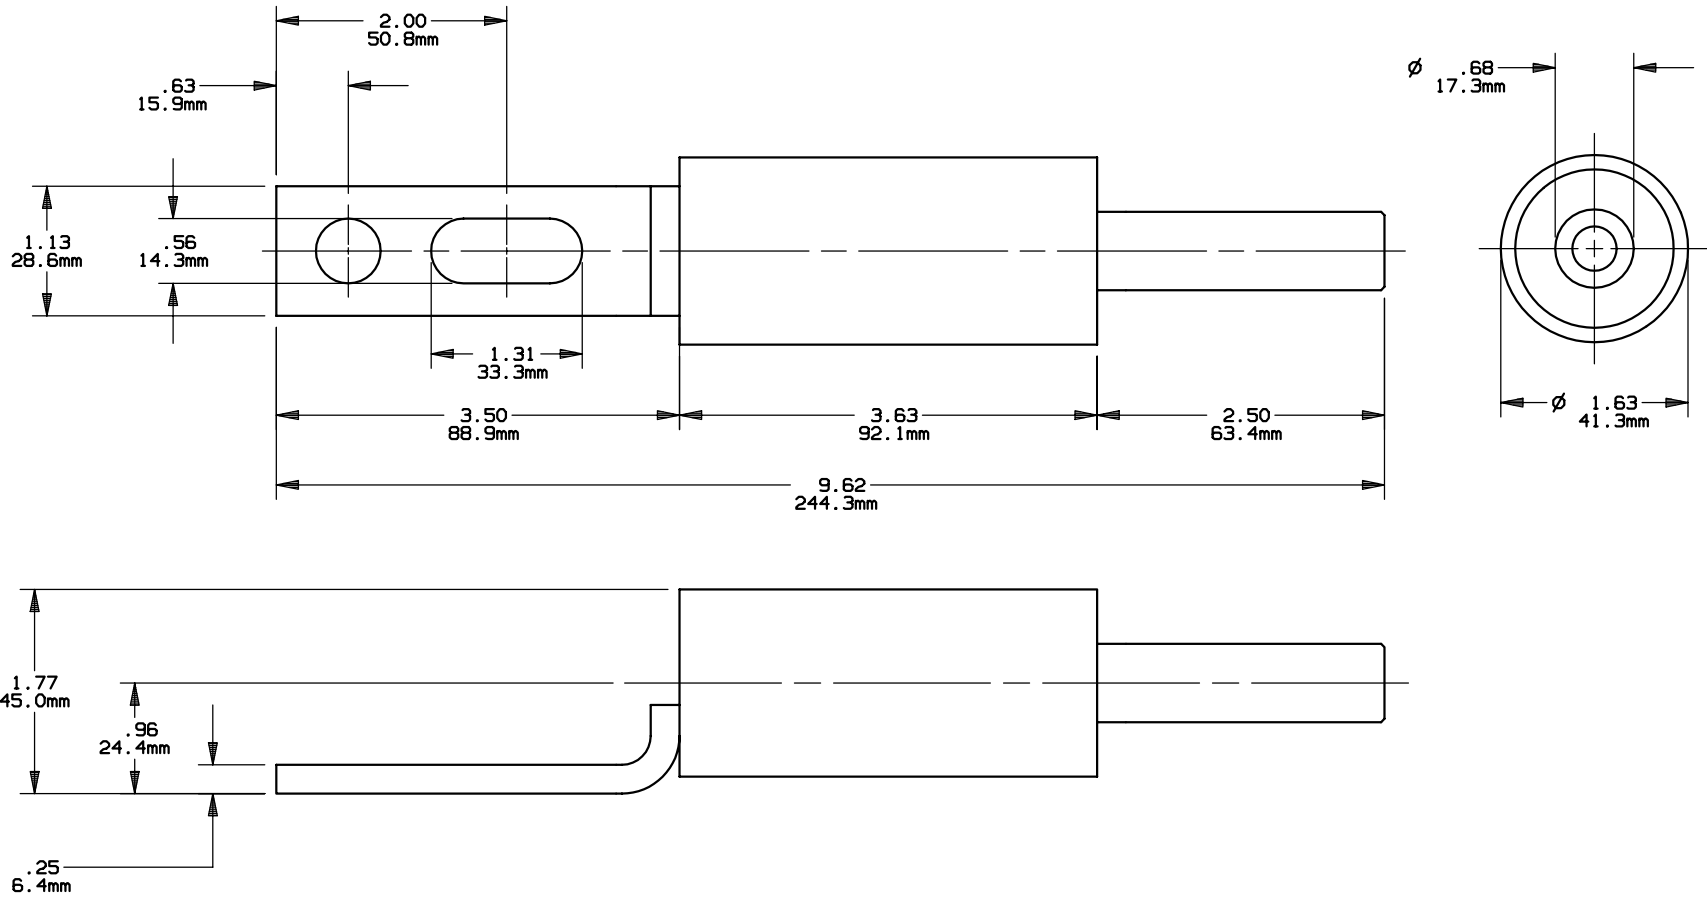

REV	DATE	ECO	DESCRIPTION	BY	CK	APP
-	10/22/07	NA	INITIAL RELEASE	JMM	NA	NA

	MERSEN USA NEWBURYPORT-MA, LLC 374 MERRIMAC STREET NEWBURYPORT, MA 01950	CP350C8 CABLE PROTECTOR FOR 350 MCM COPPER OR ALUMINUM CABLE	OUTLINE DIMENSIONS NOT TO BE USED FOR PRODUCTION
	PRODUCT MANAGER SIGN: DATE:	DESIGN ENGINEER SIGN: DATE:	701390