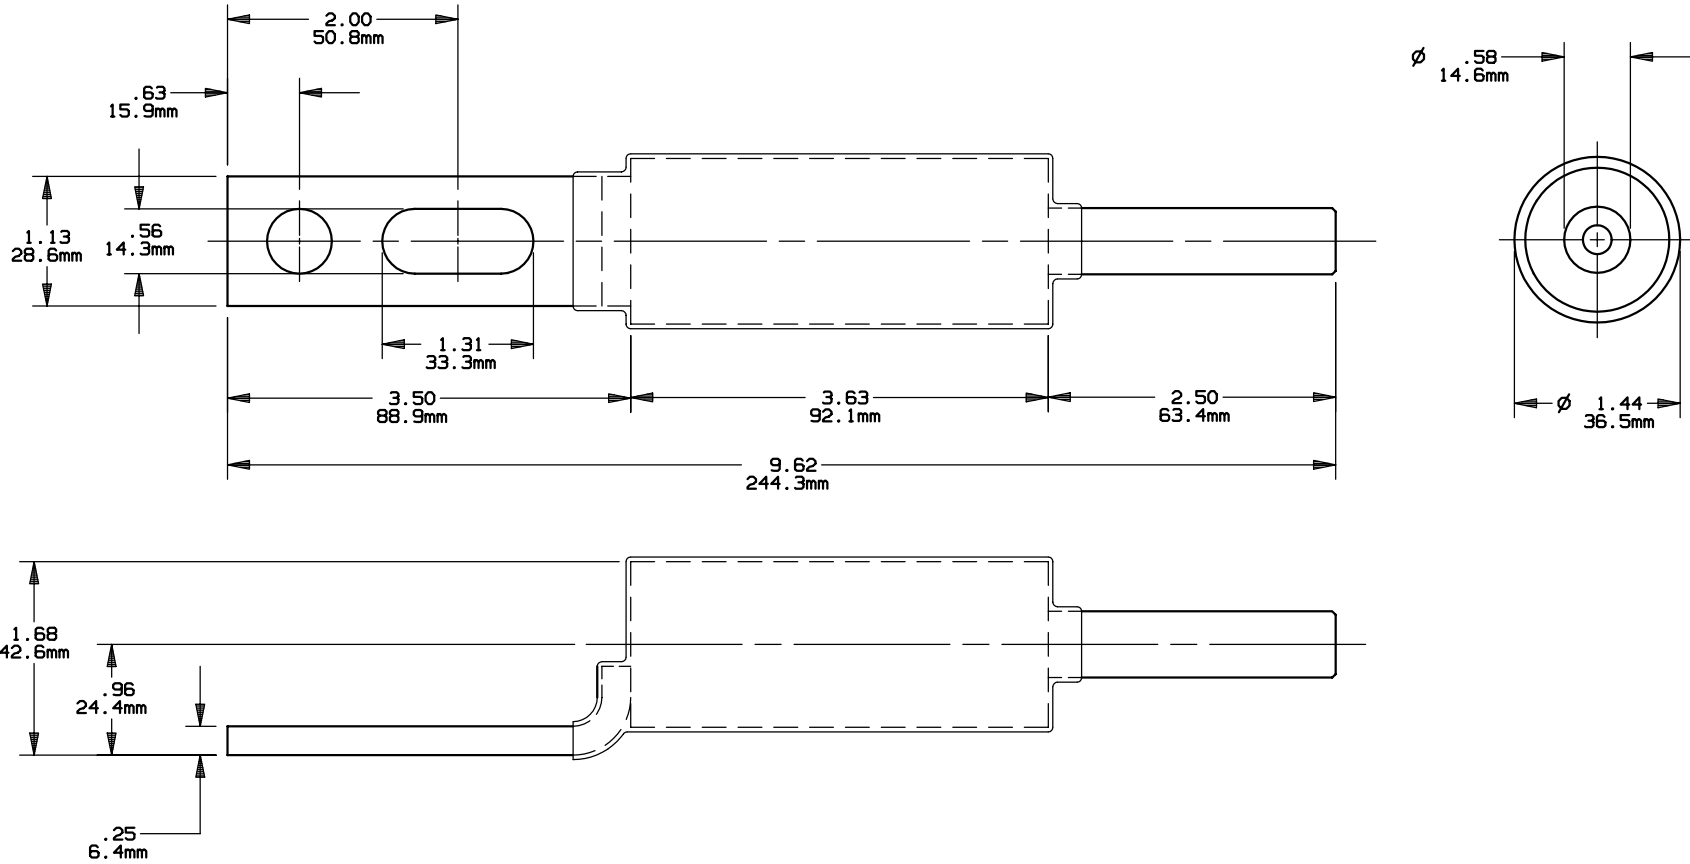

REV	DATE	ECO	DESCRIPTION	BY	CK	APP
-	11/14/07	NA	INITIAL RELEASE	JMM	NA	NA

	MERSEN USA NEWBURYPORT-MA, LLC 374 MERRIMAC STREET NEWBURYPORT, MA 01950		CP250C8-HS CABLE PROTECTOR FOR 250 MCM COPPER OR ALUMINUM CABLE	OUTLINE DIMENSIONS NOT TO BE USED FOR PRODUCTION
	PRODUCT MANAGER SIGN: DATE:	DESIGN ENGINEER SIGN: DATE:	701405	