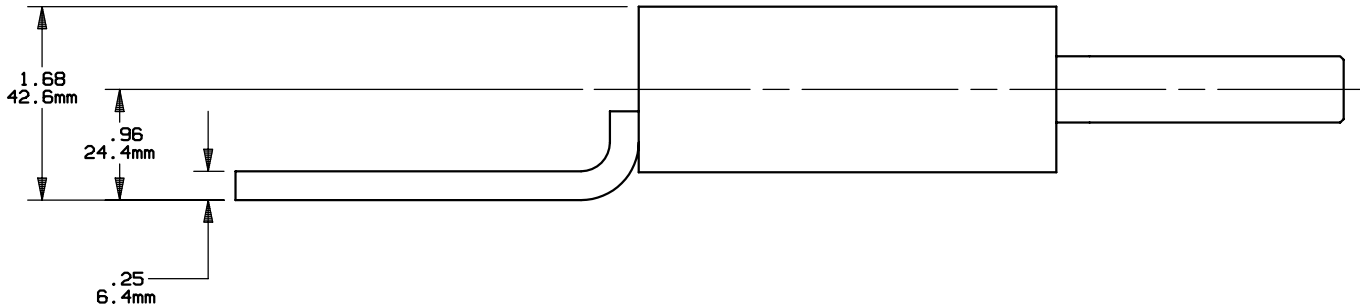

REV	DATE	ECO	DESCRIPTION	BY	CK	APP
-	10/22/07	NA	INITIAL RELEASE	JMM	NA	NA

	MERSEN USA NEWBURYPORT-MA, LLC 374 MERRIMAC STREET NEWBURYPORT, MA 01950	CP250C8 CABLE PROTECTOR FOR 250 MCM COPPER OR ALUMINUM CABLE	OUTLINE DIMENSIONS NOT TO BE USED FOR PRODUCTION
			701389
PRODUCT MANAGER SIGN: DATE:	DESIGN ENGINEER SIGN: DATE:		