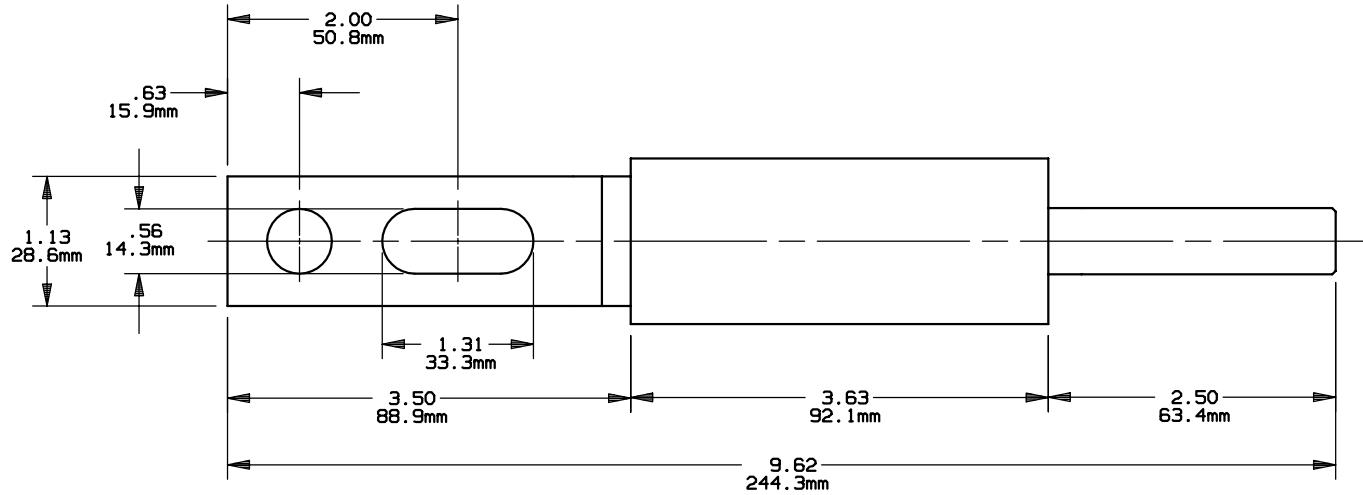

REV	DATE	ECO	DESCRIPTION	BY	CK	APP
-	10/22/07	NA	INITIAL RELEASE	JMM	NA	NA

	MERSEN USA NEWBURYPORT-MA, LLC 374 MERRIMAC STREET NEWBURYPORT, MA 01950	CP250C8 CABLE PROTECTOR FOR 250 MCM COPPER OR ALUMINUM CABLE	OUTLINE DIMENSIONS NOT TO BE USED FOR PRODUCTION
			701389
PRODUCT MANAGER SIGN: DATE:	DESIGN ENGINEER SIGN: DATE:		