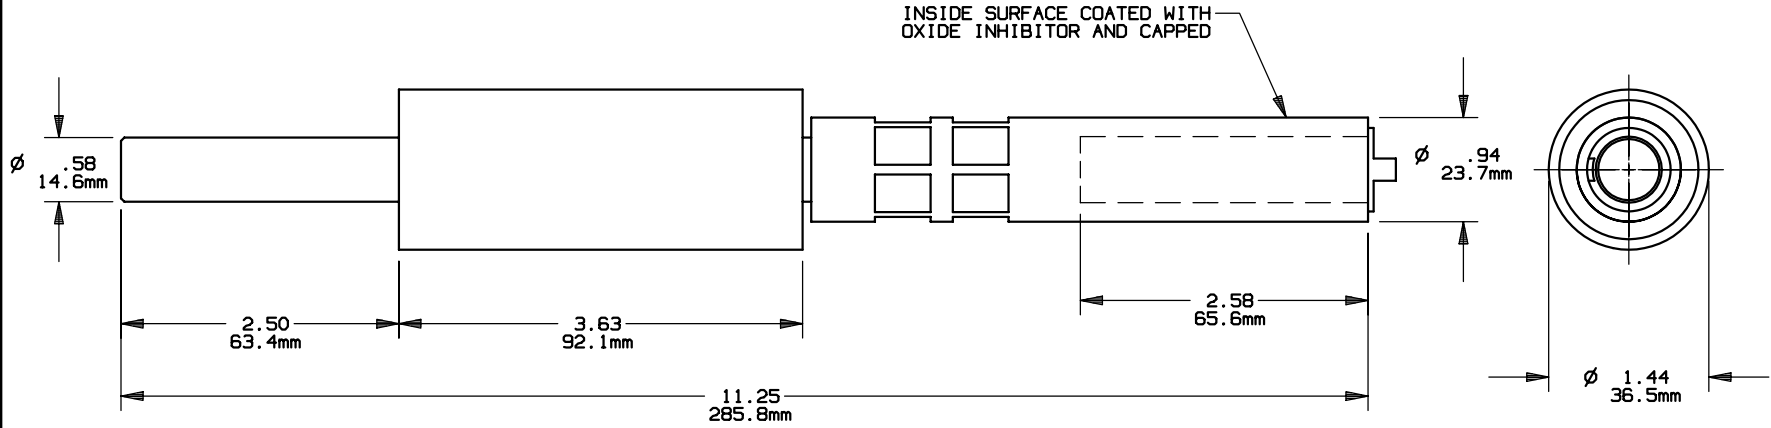

REV	DATE	ECO	DESCRIPTION	BY	CK	APP
-	7-2-07	NA	REDRAWN-WAS ON 17310 REV B	LDB	NA	NA

MERSEN
MERSEN USA NEWBURYPORT-MA, LLC
374 MERRIMAC STREET
NEWBURYPORT, MA 01950

PRODUCT MANAGER
SIGN:
DATE:

DESIGN ENGINEER
SIGN:
DATE:

CP250A6, CP250A6-HS
CABLE PROTECTOR
FOR 250 MCM ALUMINUM CABLE

OUTLINE DIMENSIONS
NOT TO BE USED FOR PRODUCTION
701358