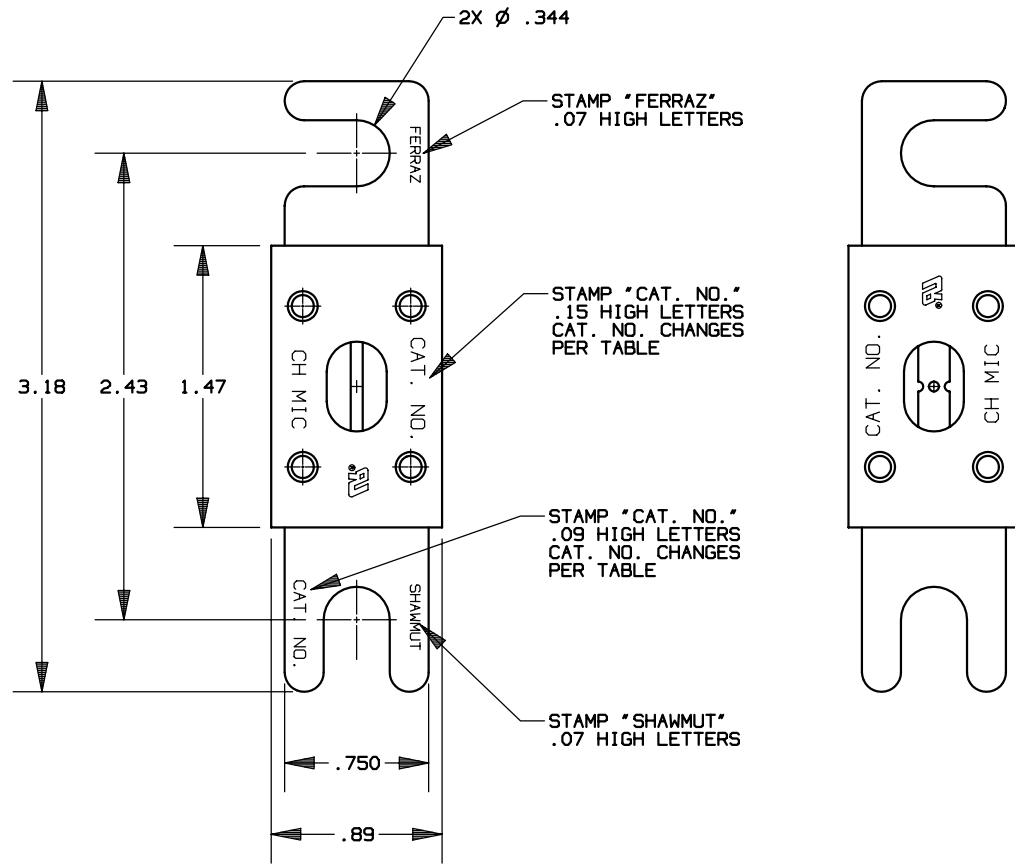

REV	DATE	ECO	DESCRIPTION	BY	CK	APP
C	9/21/04	NA	ADDED CAT NO.'S CNL600, CNL675, CNL750	ELO	NA	NA
D	12/1/06	NA	CH MIC WAS CH	DRL	NA	NA

CNN800	
CNN700	
CNN600	CNL750
CNN500	CNL675
CNN400	CNL600
CNN350	CNL500
CNN325	CNL400
CNN300	CNL350
CNN275	CNL325
CNN250	CNL300
CNN225	CNL275
CNN200	CNL250
CNN180	CNL225
CNN175	CNL200
CNN150	CNL175
CNN125	CNL150
CNN100	CNL130
CNN90	CNL125
CNN80	CNL100
CNN60	CNL80
CNN50	CNL60
CNN40	CNL50
CNN35	CNL40
CNN10	CNL35
CATALOG NUMBER	CATALOG NUMBER

MERSEN MERSEN USA NEWBURYPORT-MA, LLC
374 MERRIMAC STREET
NEWBURYPORT, MA 01950

PRODUCT MANAGER DESIGN ENGINEER

SIGN: SIGN:
DATE: DATE:

FORK LIFT FUSE
CNN 10-800A 130VAC 80VDC
CNL 35-750A 80VAC/DC

OUTLINE DIMENSIONS
NOT TO BE USED FOR PRODUCTION