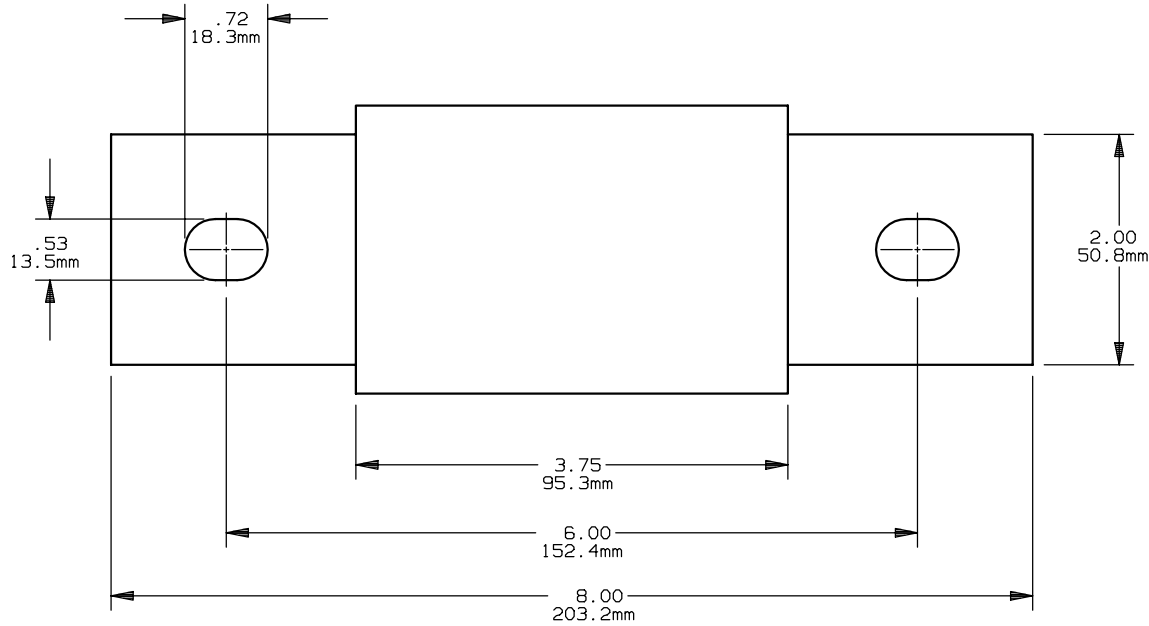

REV	DATE	ECO	DESCRIPTION	BY	CK	APP
A	5-14-09	NA	ADDED AJT(450-600)	LDB	NA	NA

FERRAZ SHAWMUT INC.  
374 MERRIMAC STREET  
NEWBURYPORT, MA 01950

A4J(450-600), AJT(450-600)

OUTLINE DIMENSIONS  
NOT TO BE USED FOR PRODUCTION

PRODUCT MANAGER

DESIGN ENGINEER

CLASS J

SIGN:  
DATE:

SIGN:  
DATE:

450-600A 600V

701245