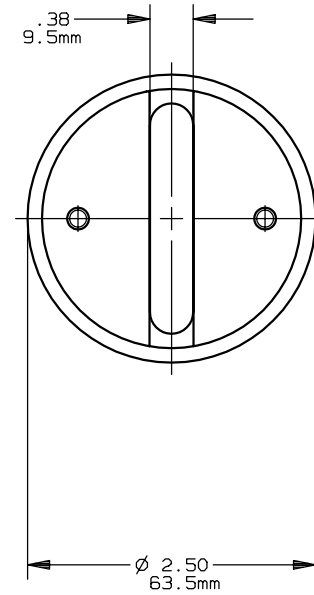

REV	DATE	ECO	DESCRIPTION	BY	CK	APP
A	5-14-09	NA	ADDED AJT(450-600)	LDB	NA	NA

FERRAZ SHAWMUT INC.  
374 MERRIMAC STREET  
NEWBURYPORT, MA 01950

A4J(450-600), AJT(450-600)

OUTLINE DIMENSIONS  
NOT TO BE USED FOR PRODUCTION

PRODUCT MANAGER

DESIGN ENGINEER

CLASS J

SIGN:  
DATE:

SIGN:  
DATE:

450-600A 600V

701245