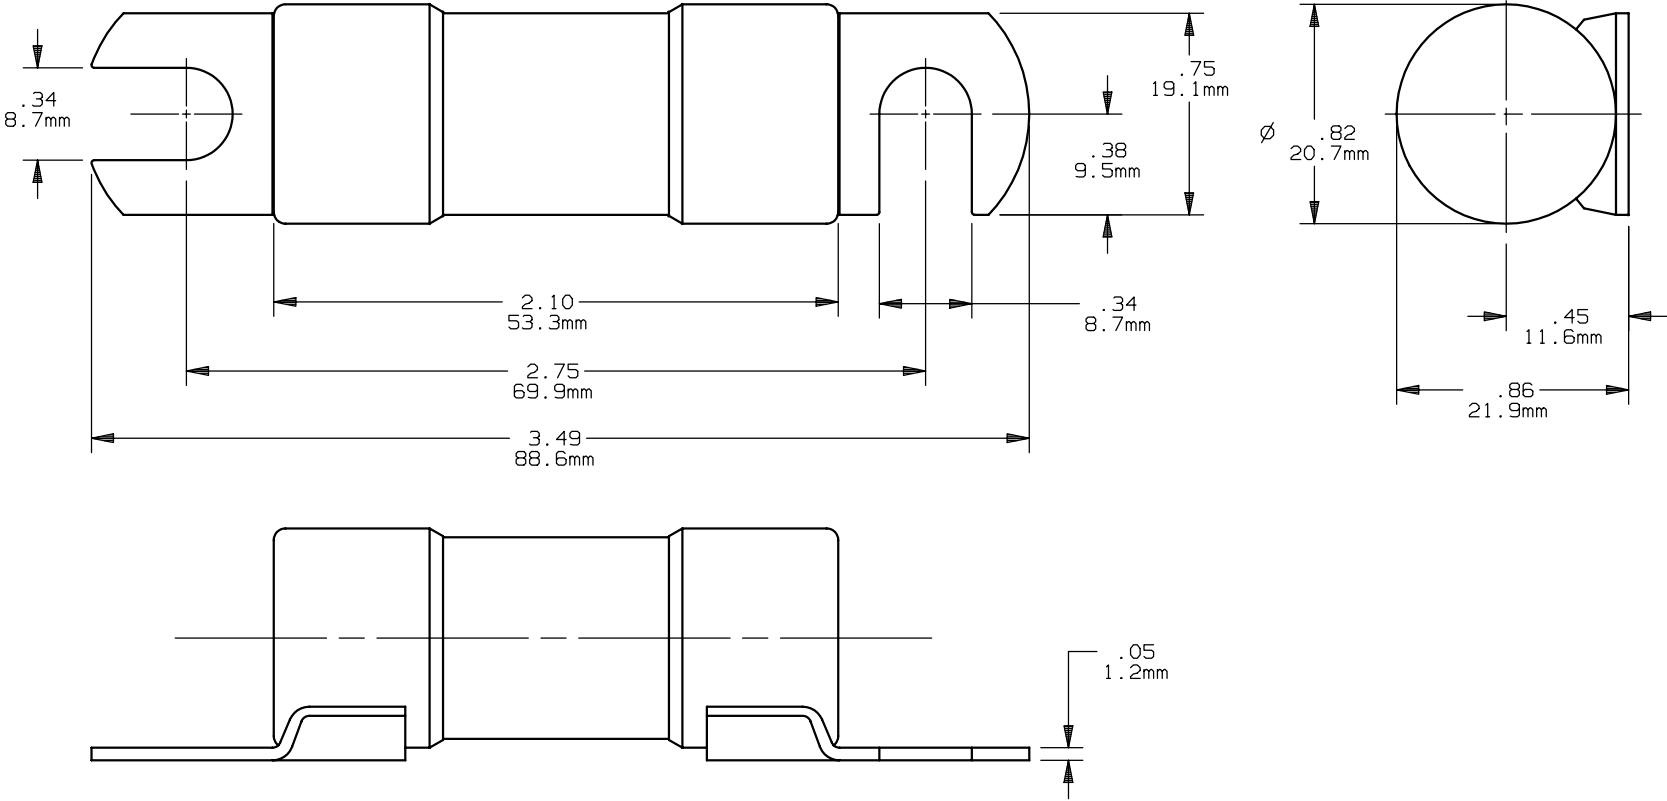

REV	DATE	ECO	DESCRIPTION	BY	CK	APP
A	3-14-08	NA	UPDATED OUTLINE FORMAT AND DIMENSIONS	LDB	NA	NA

	MERSEN USA NEWBURYPORT-MA, LLC 374 MERRIMAC STREET NEWBURYPORT, MA 01950
	PRODUCT MANAGER
SIGN: DATE:	DESIGN ENGINEER SIGN: DATE:

ACL (70-120)
FORK TRUCK FUSE
70-120A   125V

OUTLINE DIMENSIONS
NOT TO BE USED FOR PRODUCTION

700047